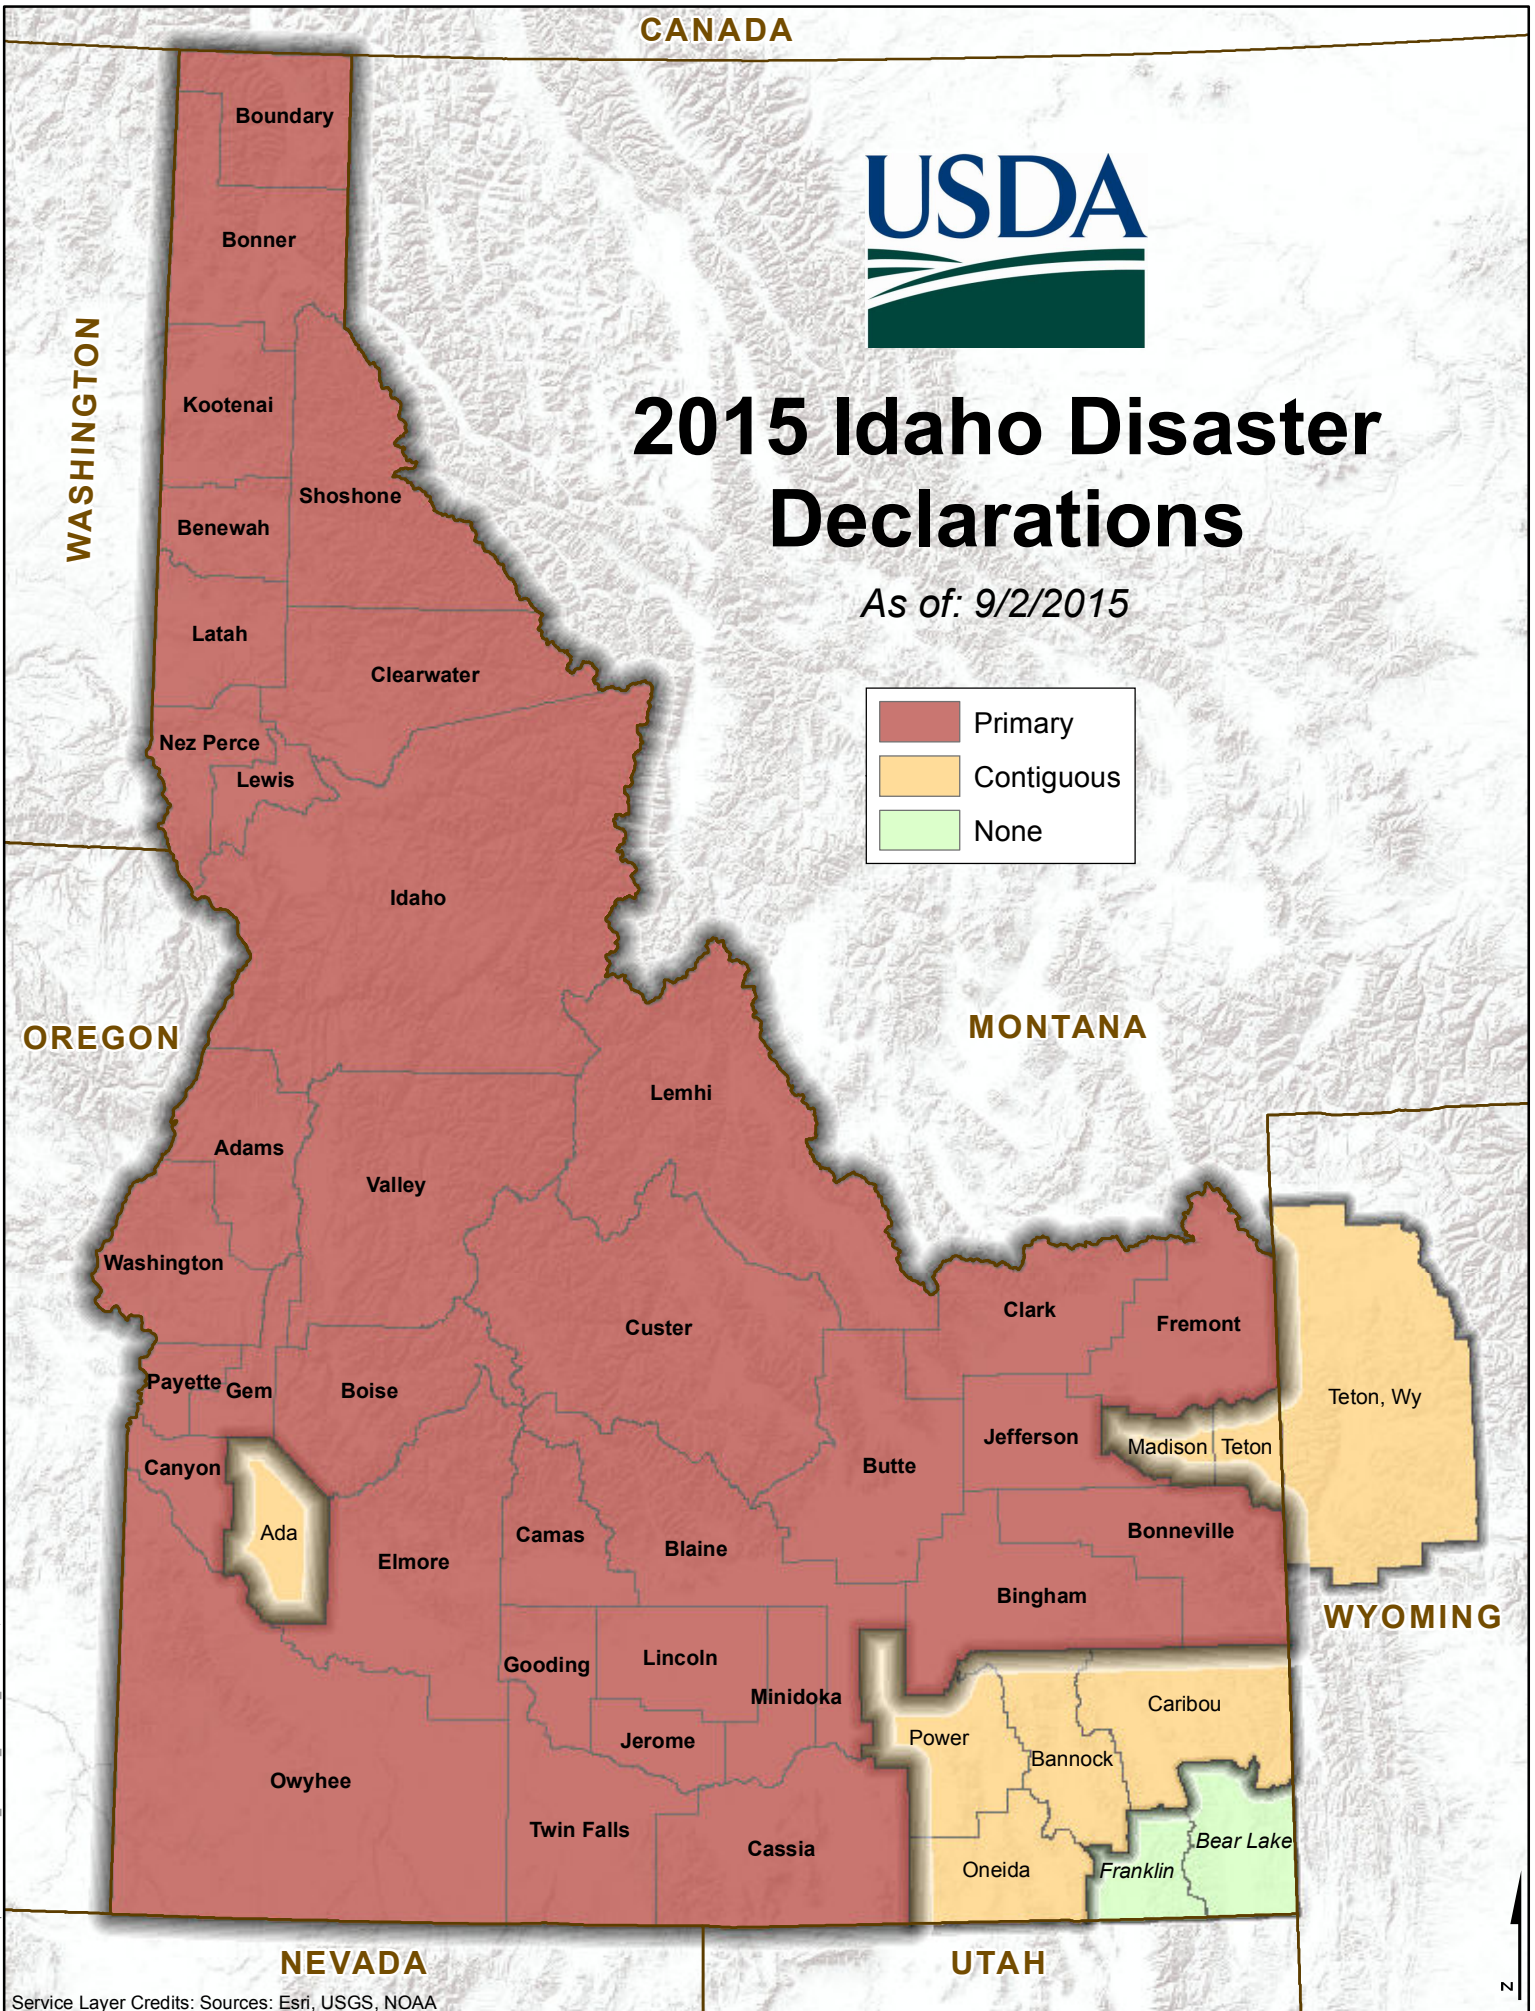

2015 Idaho Disaster Declarations

As of: 9/2/2015

WASHINGTON

OREGON

MONTANA

WYOMING

NEVADA

UTAH

Service Layer Credits: Sources: Esri, USGS, NOAA