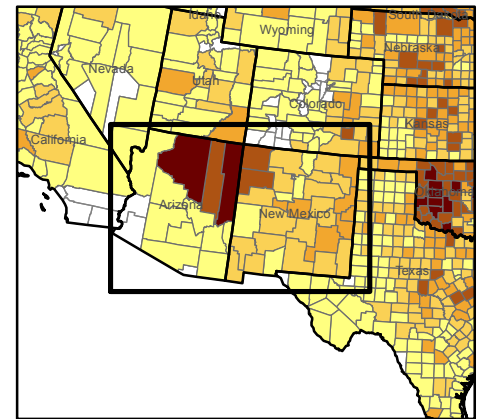

Total 2012-2014 LFP Outlays - Arizona and New Mexico

LFP Outlays

Data as of September 17, 2014

As of September 17, 2014, there are a total of 10,827 outlays for 2012-2014 LFP in Arizona and New Mexico.

September 23, 2014

0 20 40 80 120 Miles