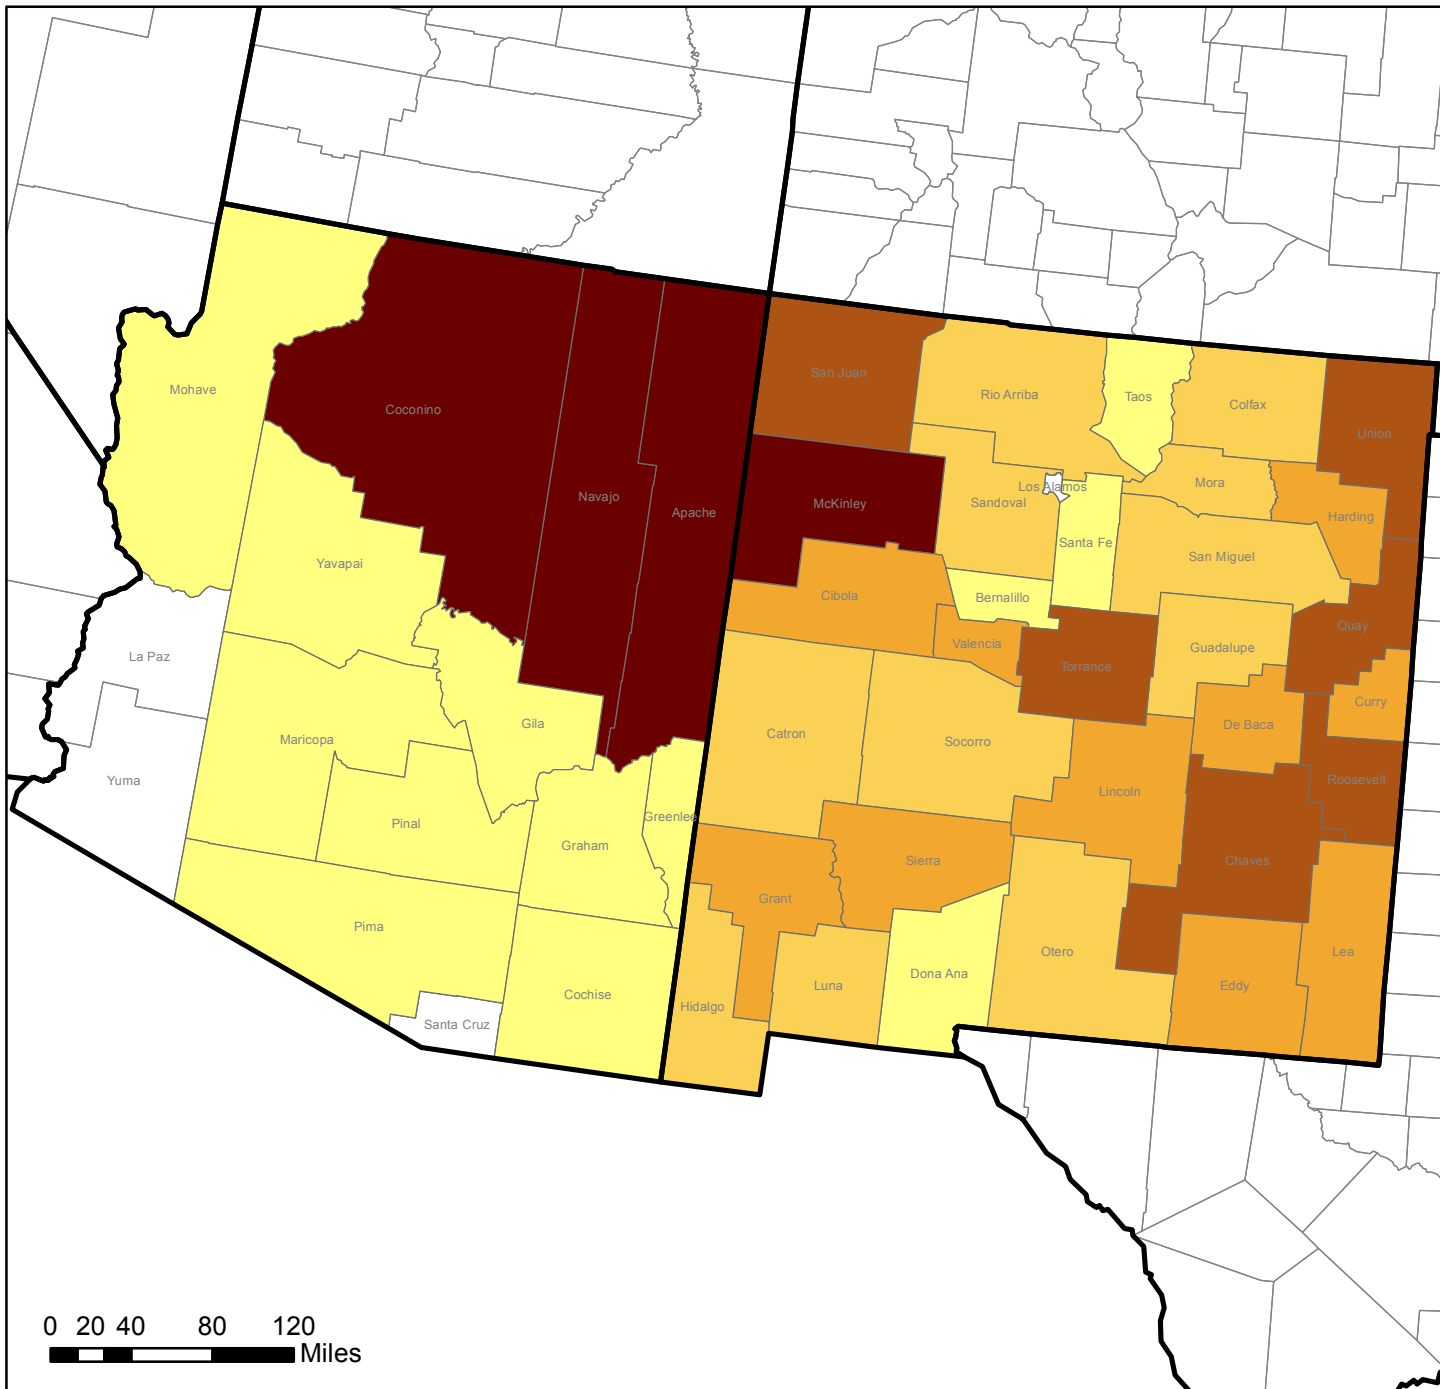

Total 2012-2014 LFP Outlays - Arizona and New Mexico

LFP Outlays

Data as of September 17, 2014

As of September 17, 2014, there are a total of 10,827 outlays for 2012-2014 LFP in Arizona and New Mexico.

September 23, 2014

0 20 40 80 120 Miles