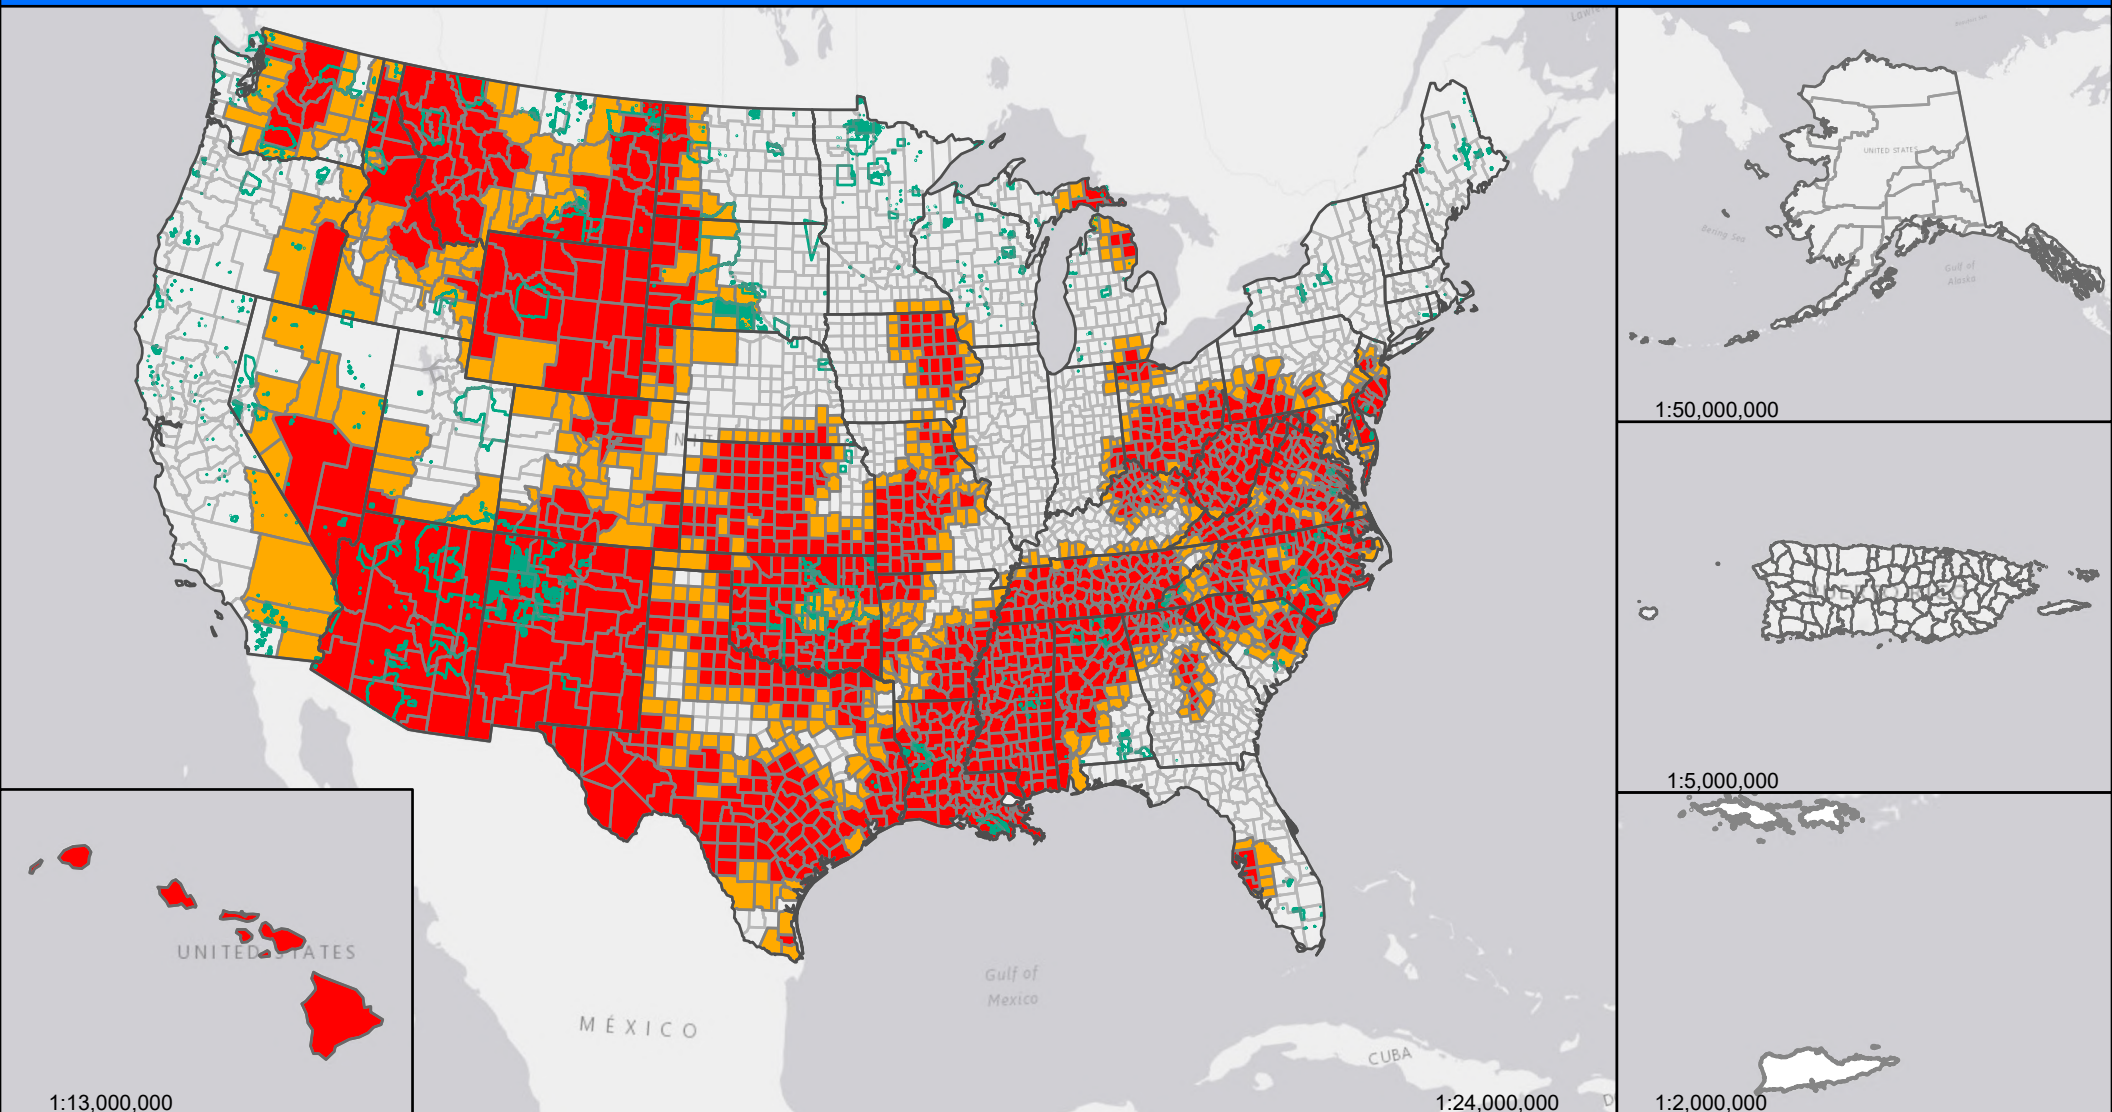

2024 Secretarial Drought Designations - All Drought

Secretarial Drought Designations for 2024

Disaster Incidences as of December 11, 2024

- State Boundary
- County Boundary
- Tribal Lands
- Primary Counties: 1,196
- Contiguous Counties: 617

United States Department of Agriculture
Farm Service Agency
Program Delivery/Safety Net Division
December 11, 2024