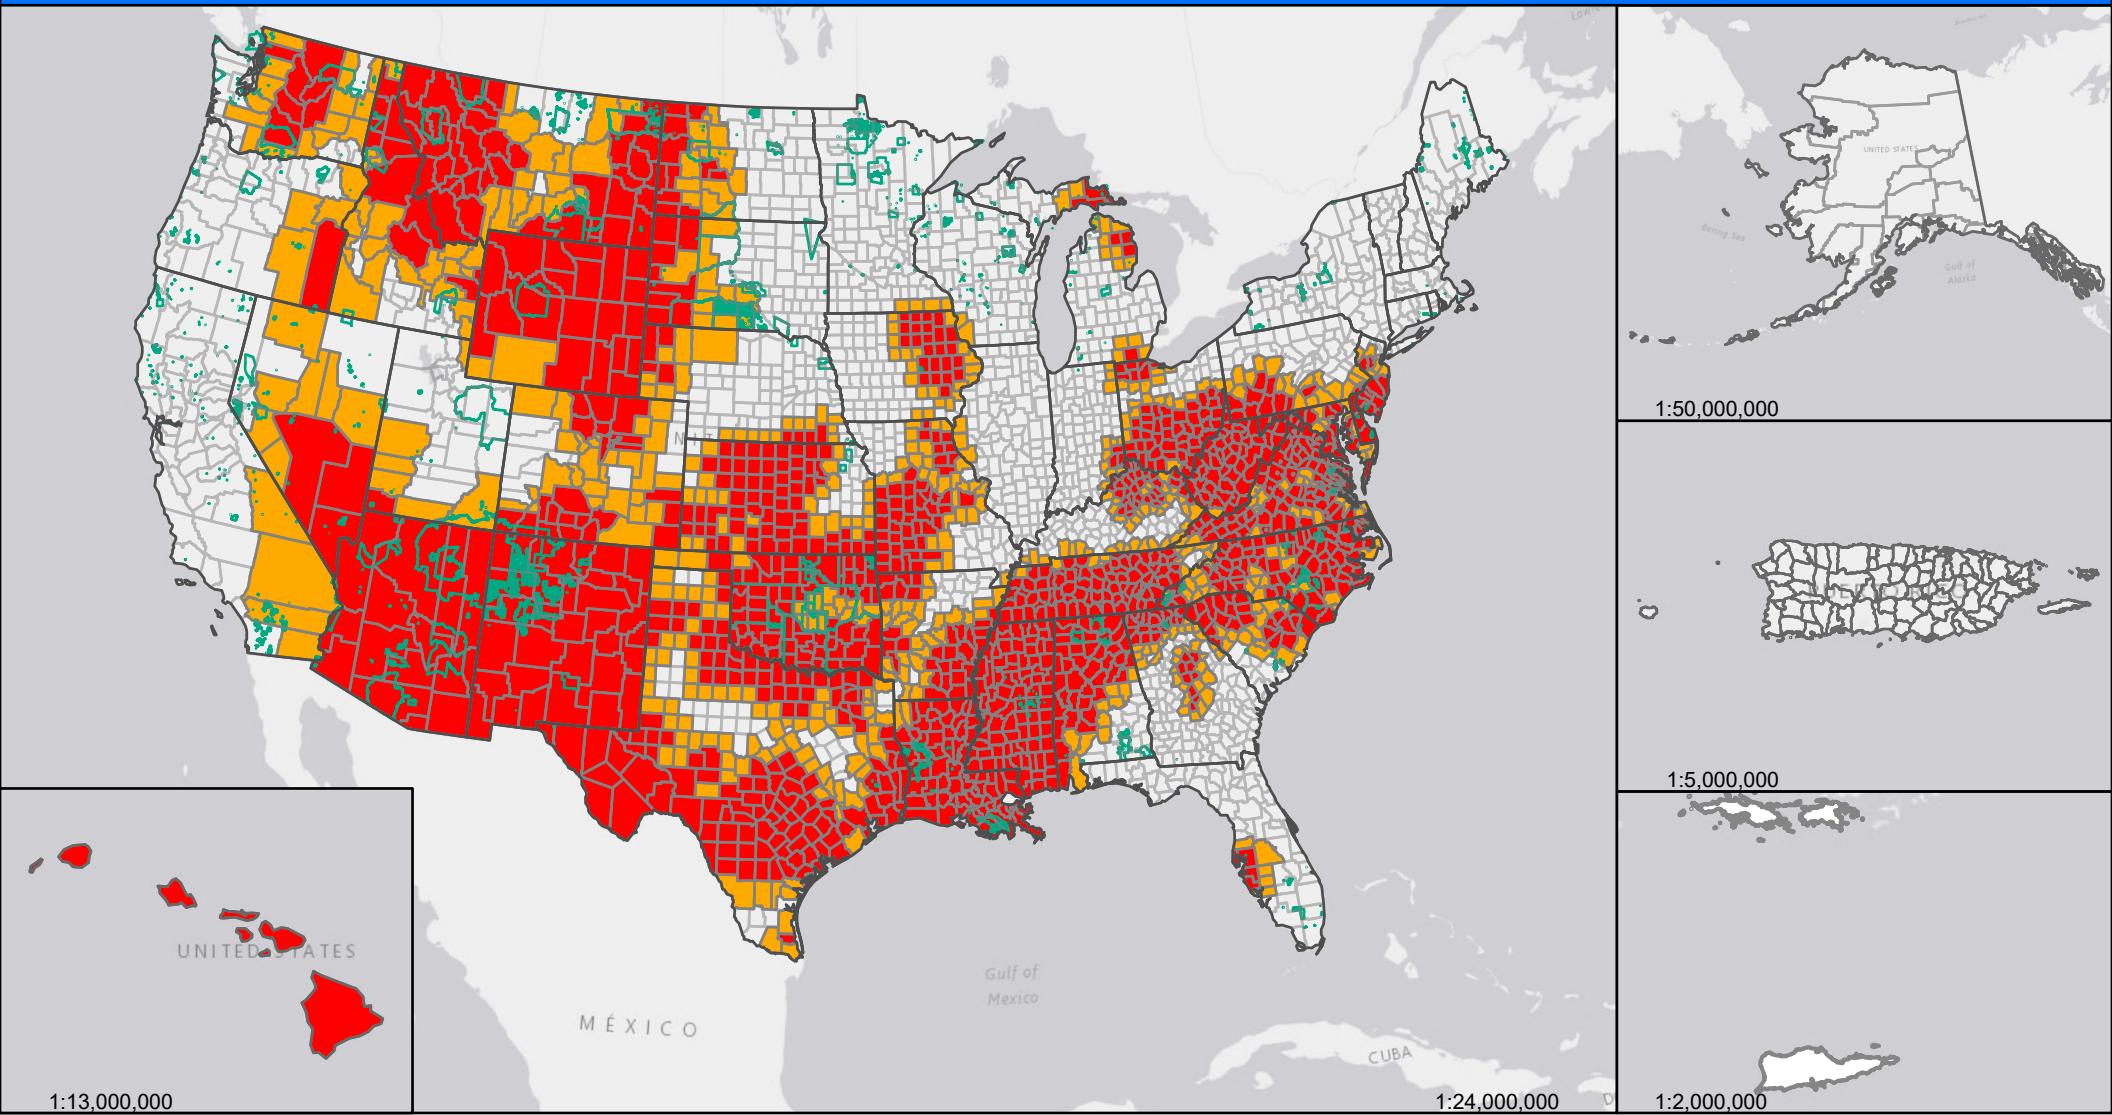

2024 Secretarial Drought Designations - All Drought

Secretarial Drought Designations for 2024

Disaster Incidences as of January 15, 2025

- State Boundary
- County Boundary
- Tribal Lands
- Primary Counties: 1,211
- Contiguous Counties: 614

United States Department of Agriculture
Farm Service Agency
Program Delivery/Safety Net Division
January 15, 2025