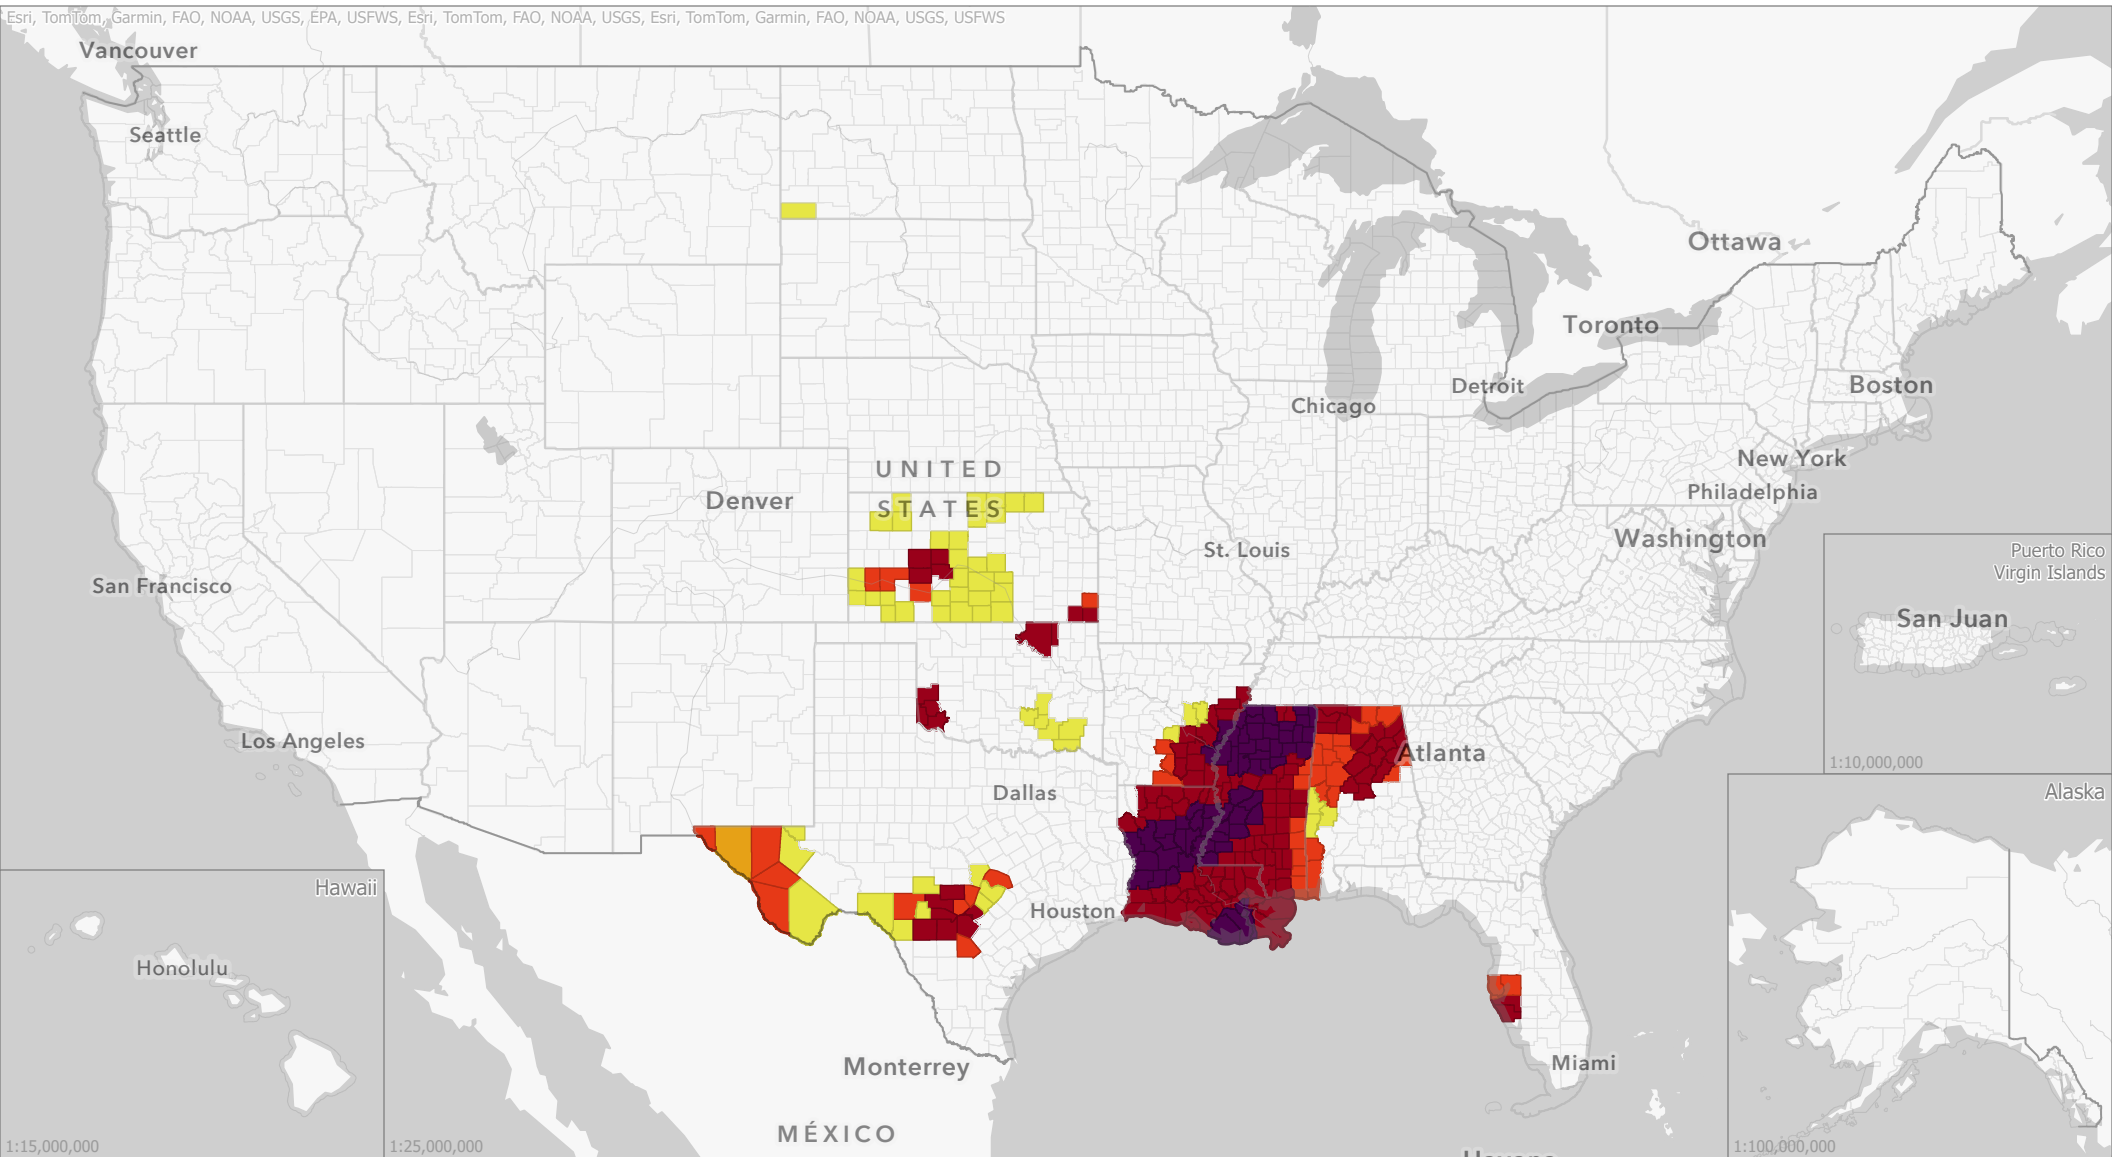

Livestock Forage Program Annual Ryegrass - 2024 Program Year

Esri, TomTom, Garmin, FAO, NOAA, USGS, EPA, USFWS, Esri, TomTom, FAO, NOAA, USGS, Esri, TomTom, Garmin, FAO, NOAA, USGS, USFWS

Eligible County Payment Months

Data updated
January 23, 2025