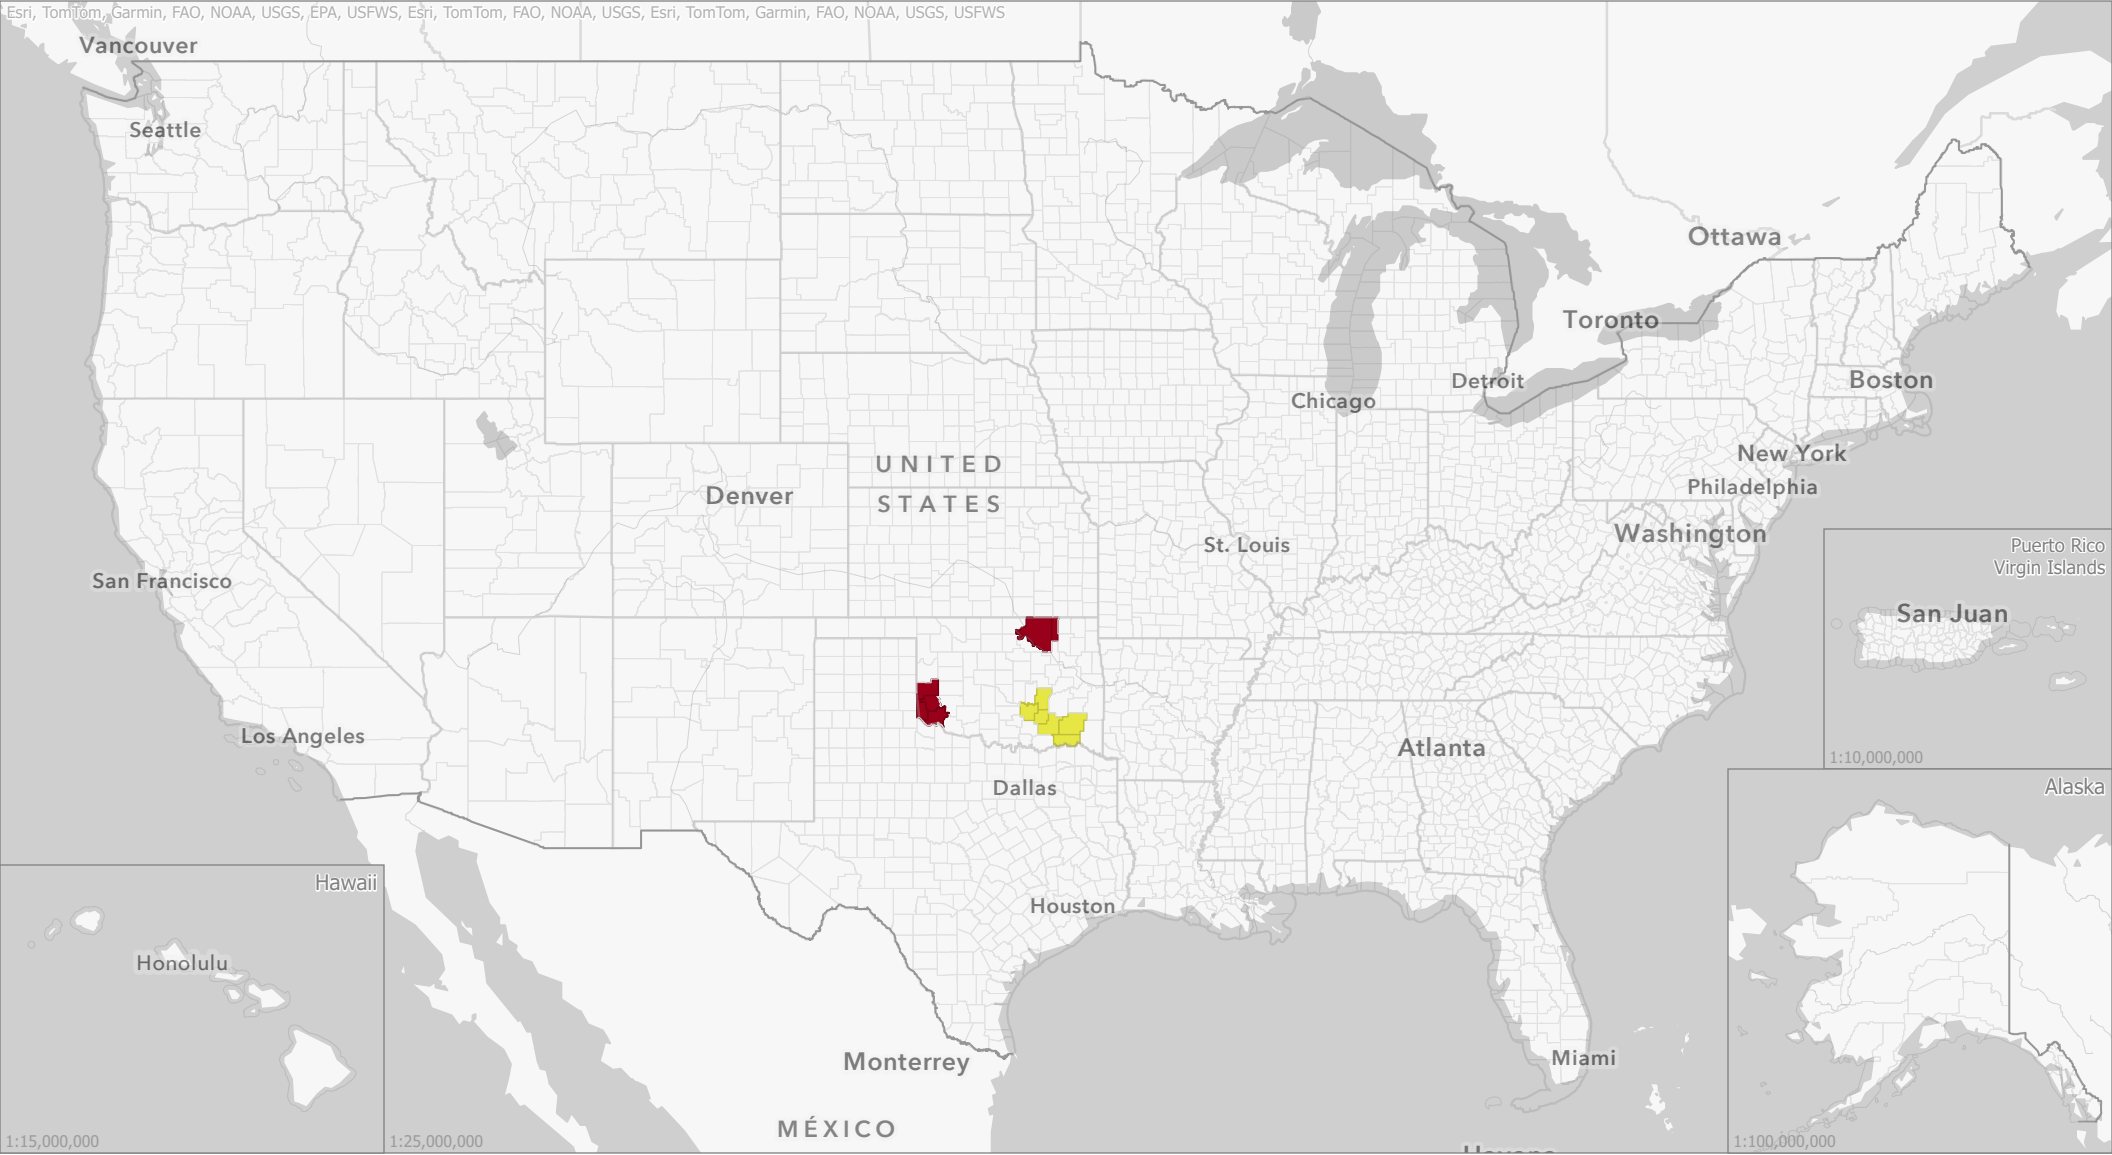

Livestock Forage Program

Cool Season Improved - 2024 Program Year

Esri, TomTom, Garmin, FAO, NOAA, USGS, EPA, USFWS, Esri, TomTom, FAO, NOAA, USGS, Esri, TomTom, Garmin, FAO, NOAA, USGS, USFWS

Eligible County Payment Months

Data updated January 23, 2025