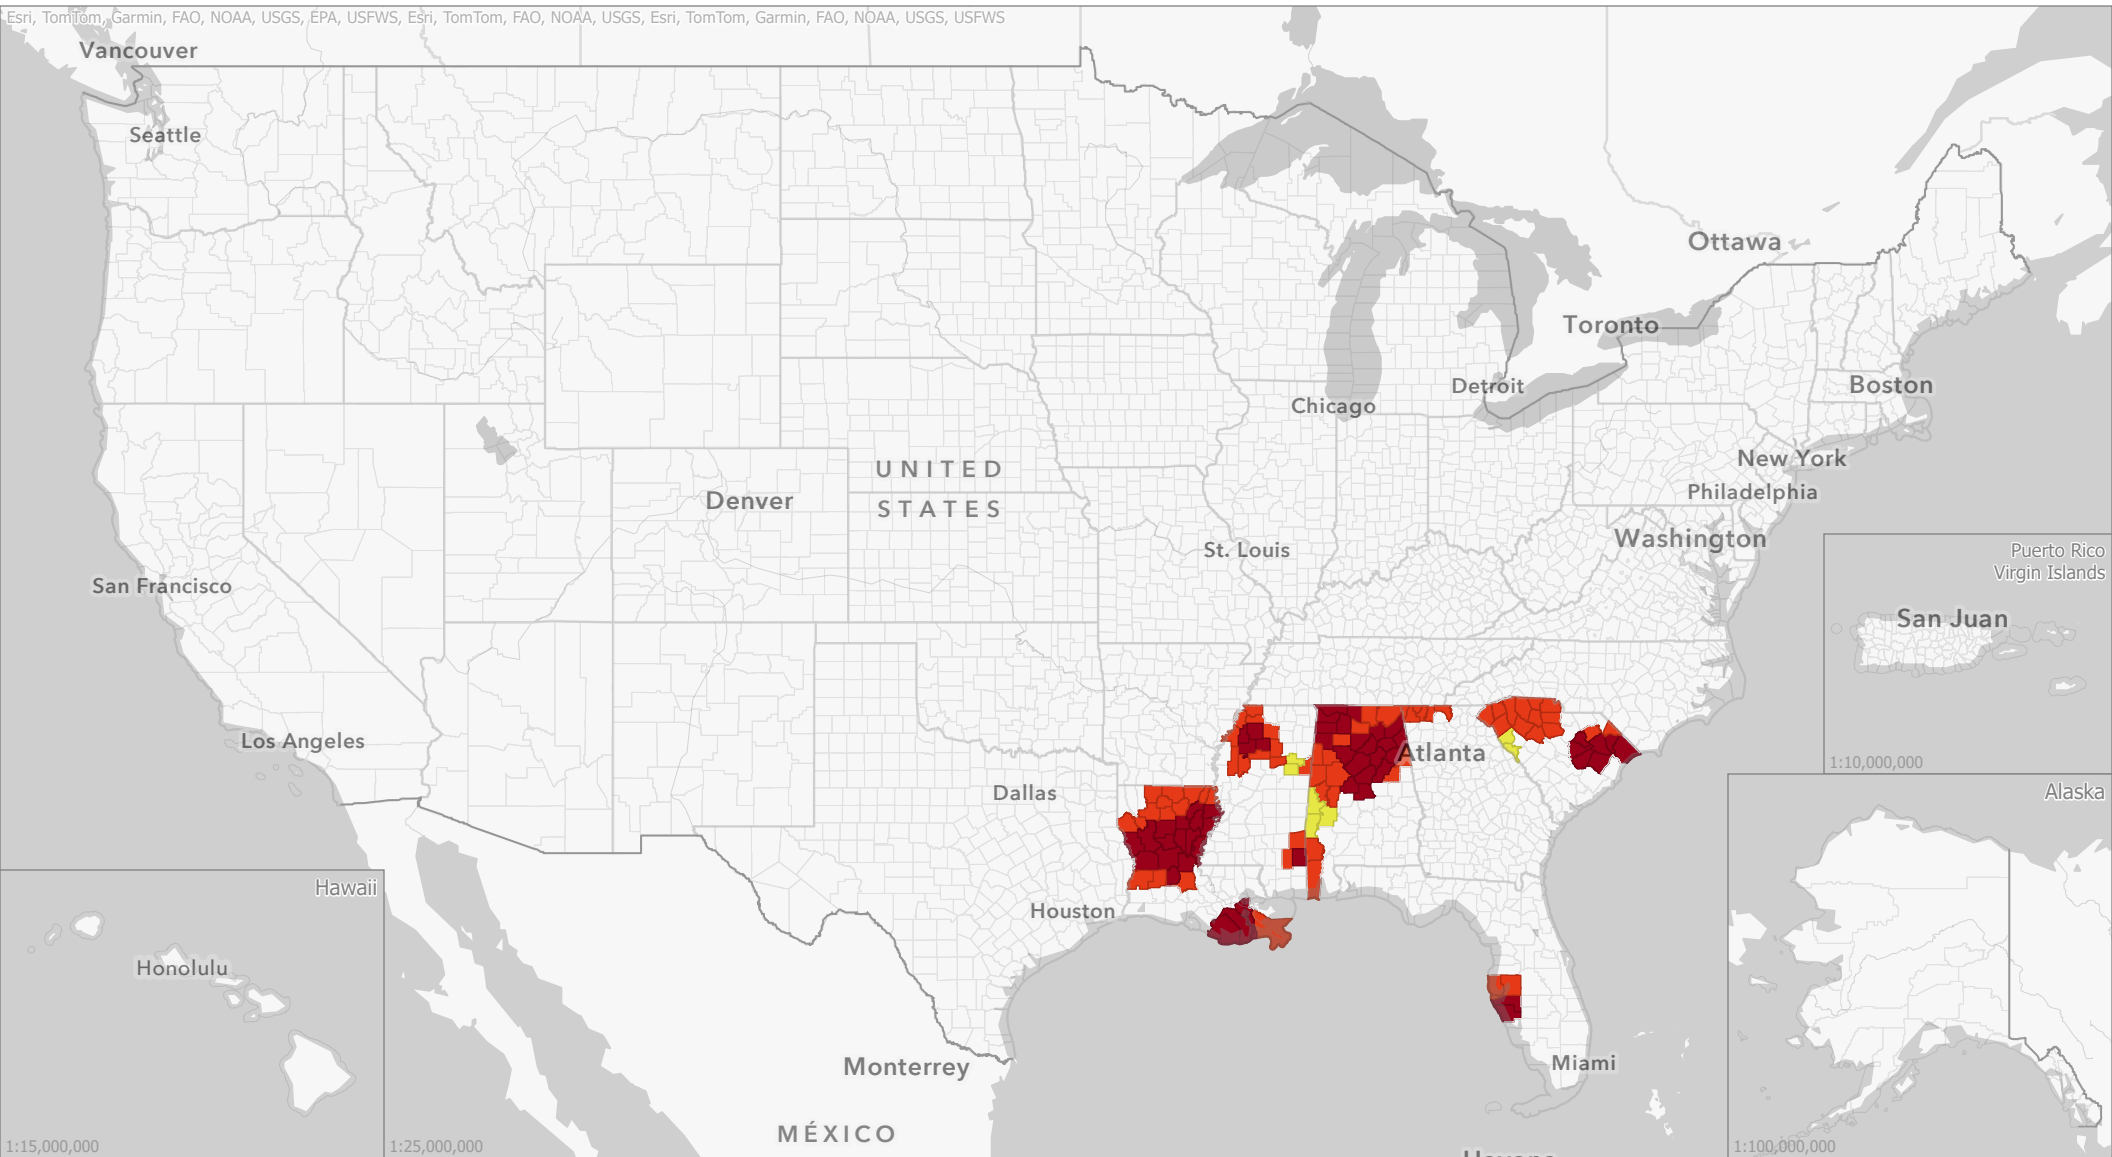

Livestock Forage Program

Full Season Improved Mixed - 2024 Program Year

Esri, TomTom, Garmin, FAO, NOAA, USGS, EPA, USFWS, Esri, TomTom, FAO, NOAA, USGS, Esri, TomTom, Garmin, FAO, NOAA, USGS, USFWS

Eligible County Payment Months