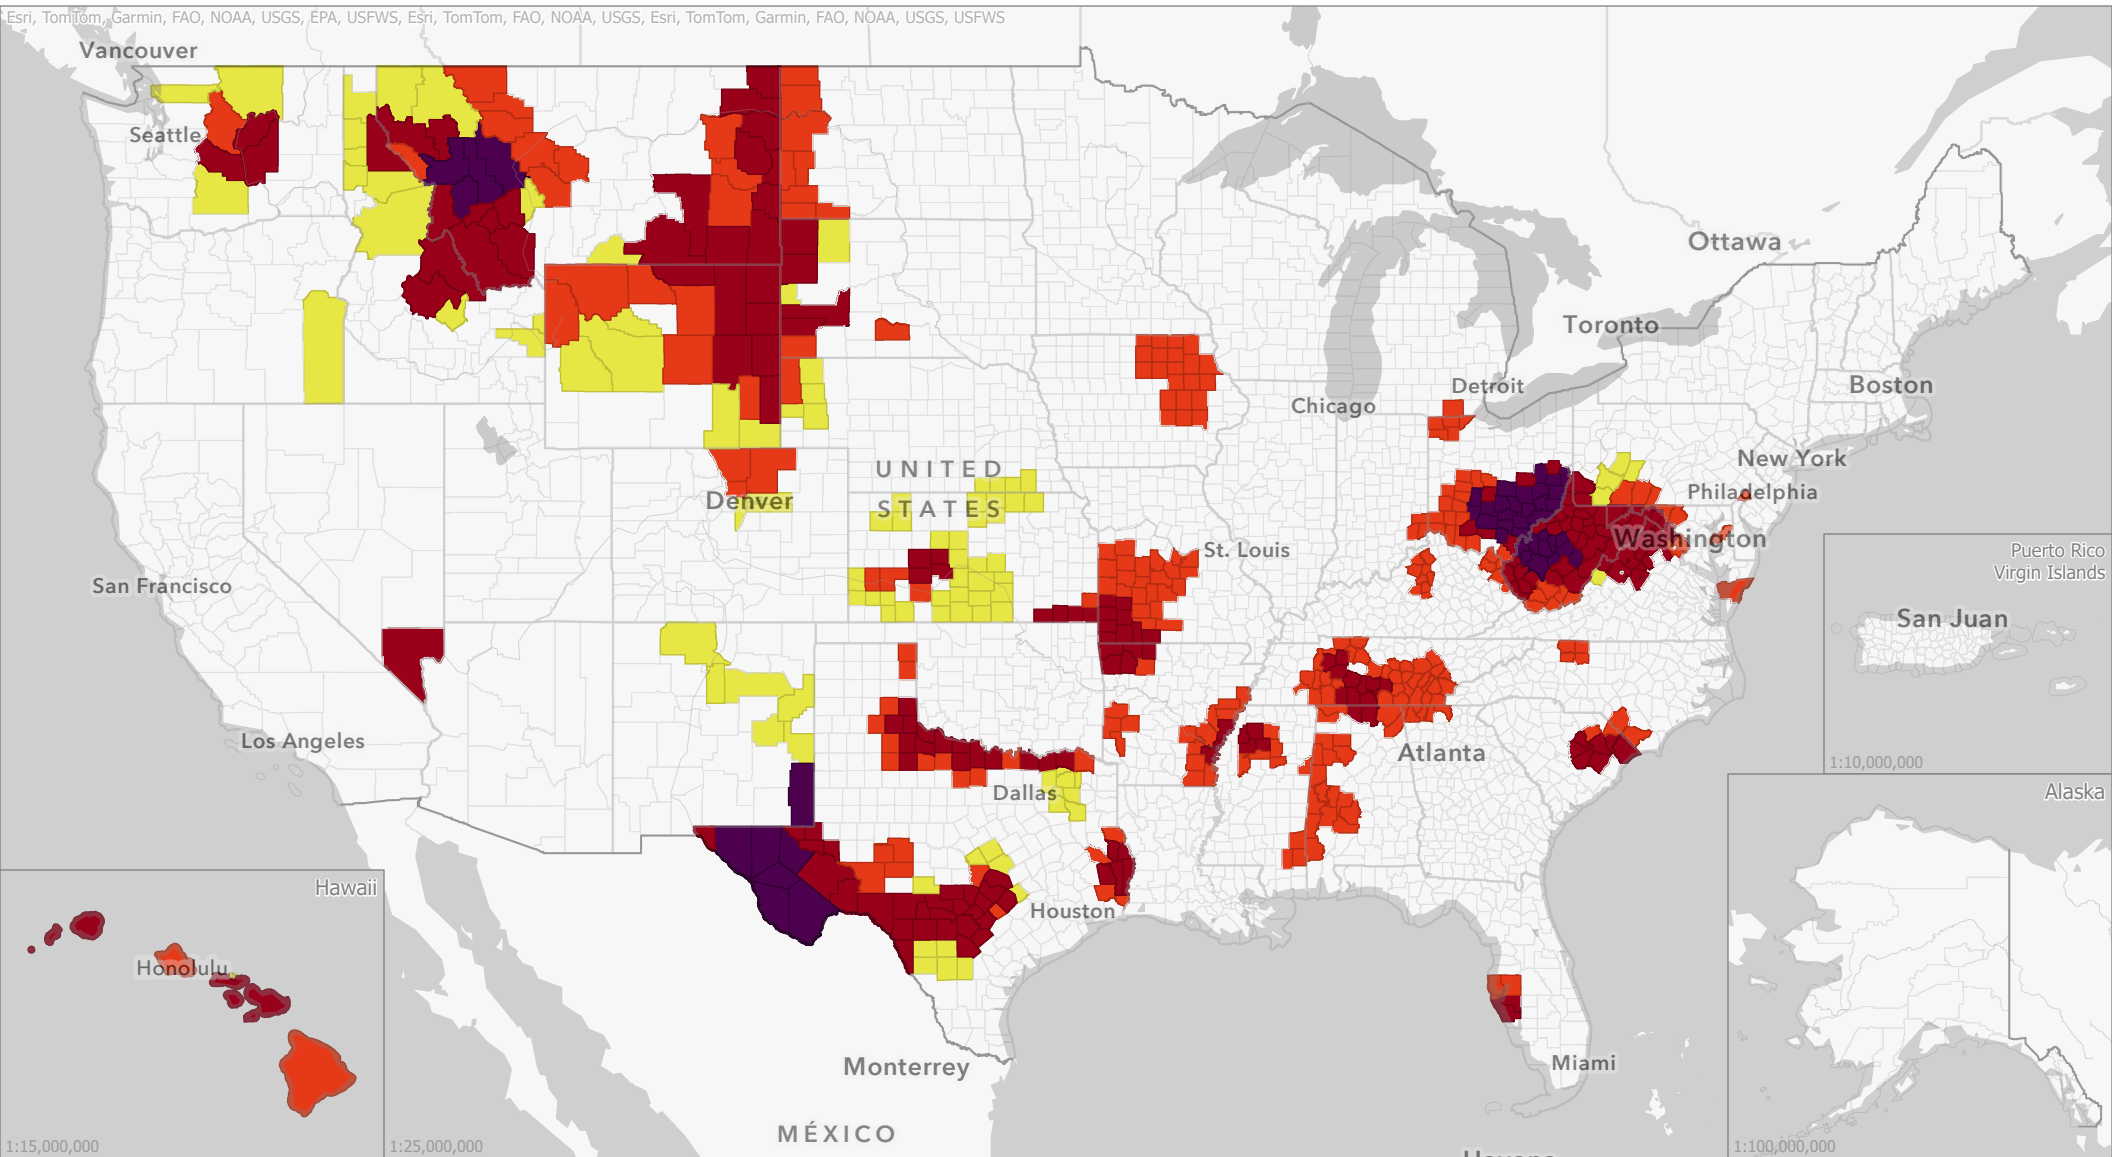

# Livestock Forage Program Full Season Improved - 2024 Program Year

## Eligible County Payment Months

Data updated  
January 23, 2025