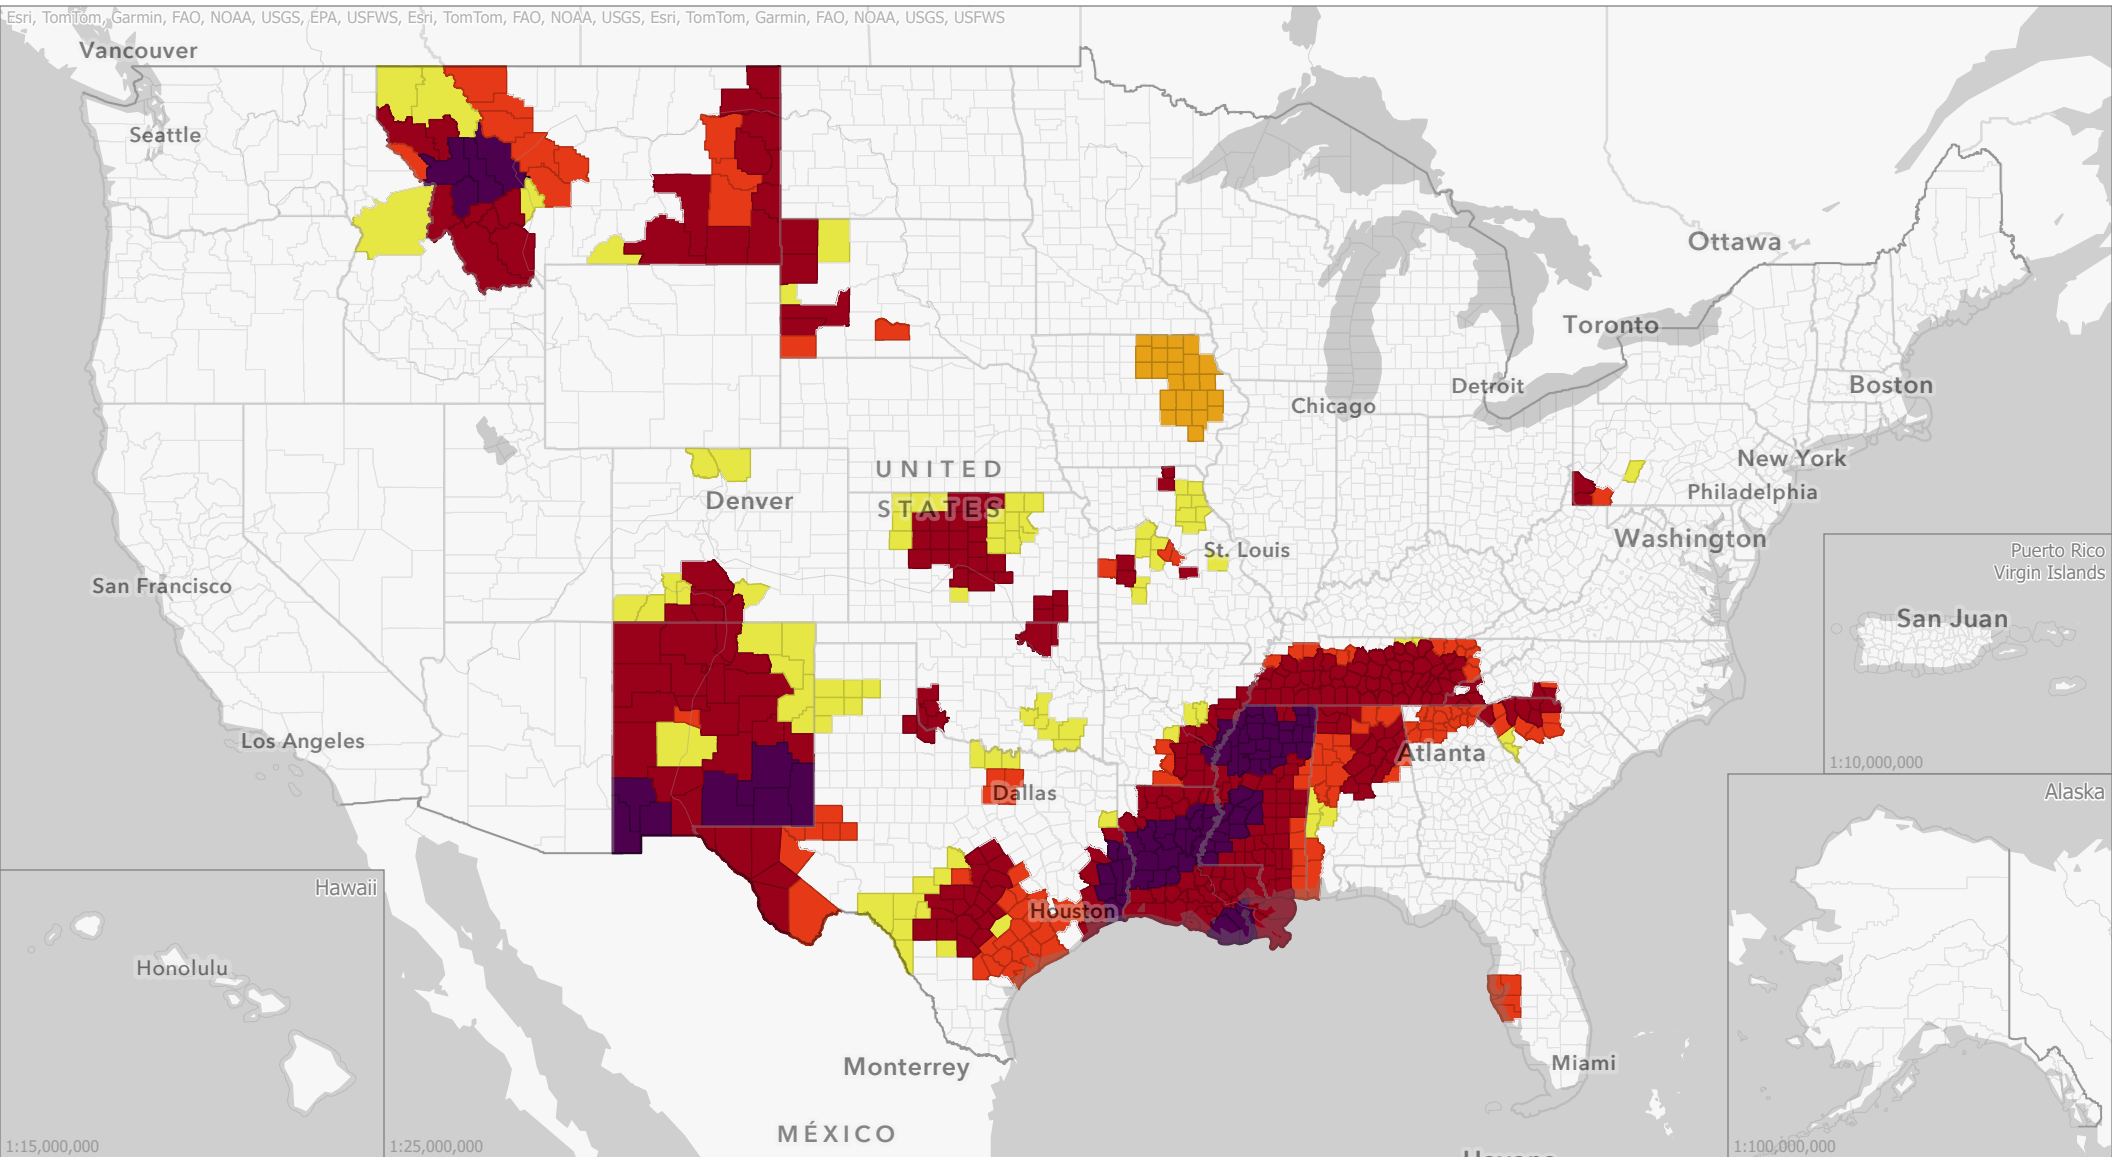

# Livestock Forage Program Long Season Small Grains - 2024 Program Year

## Eligible County Payment Months

Data updated  
January 23, 2025