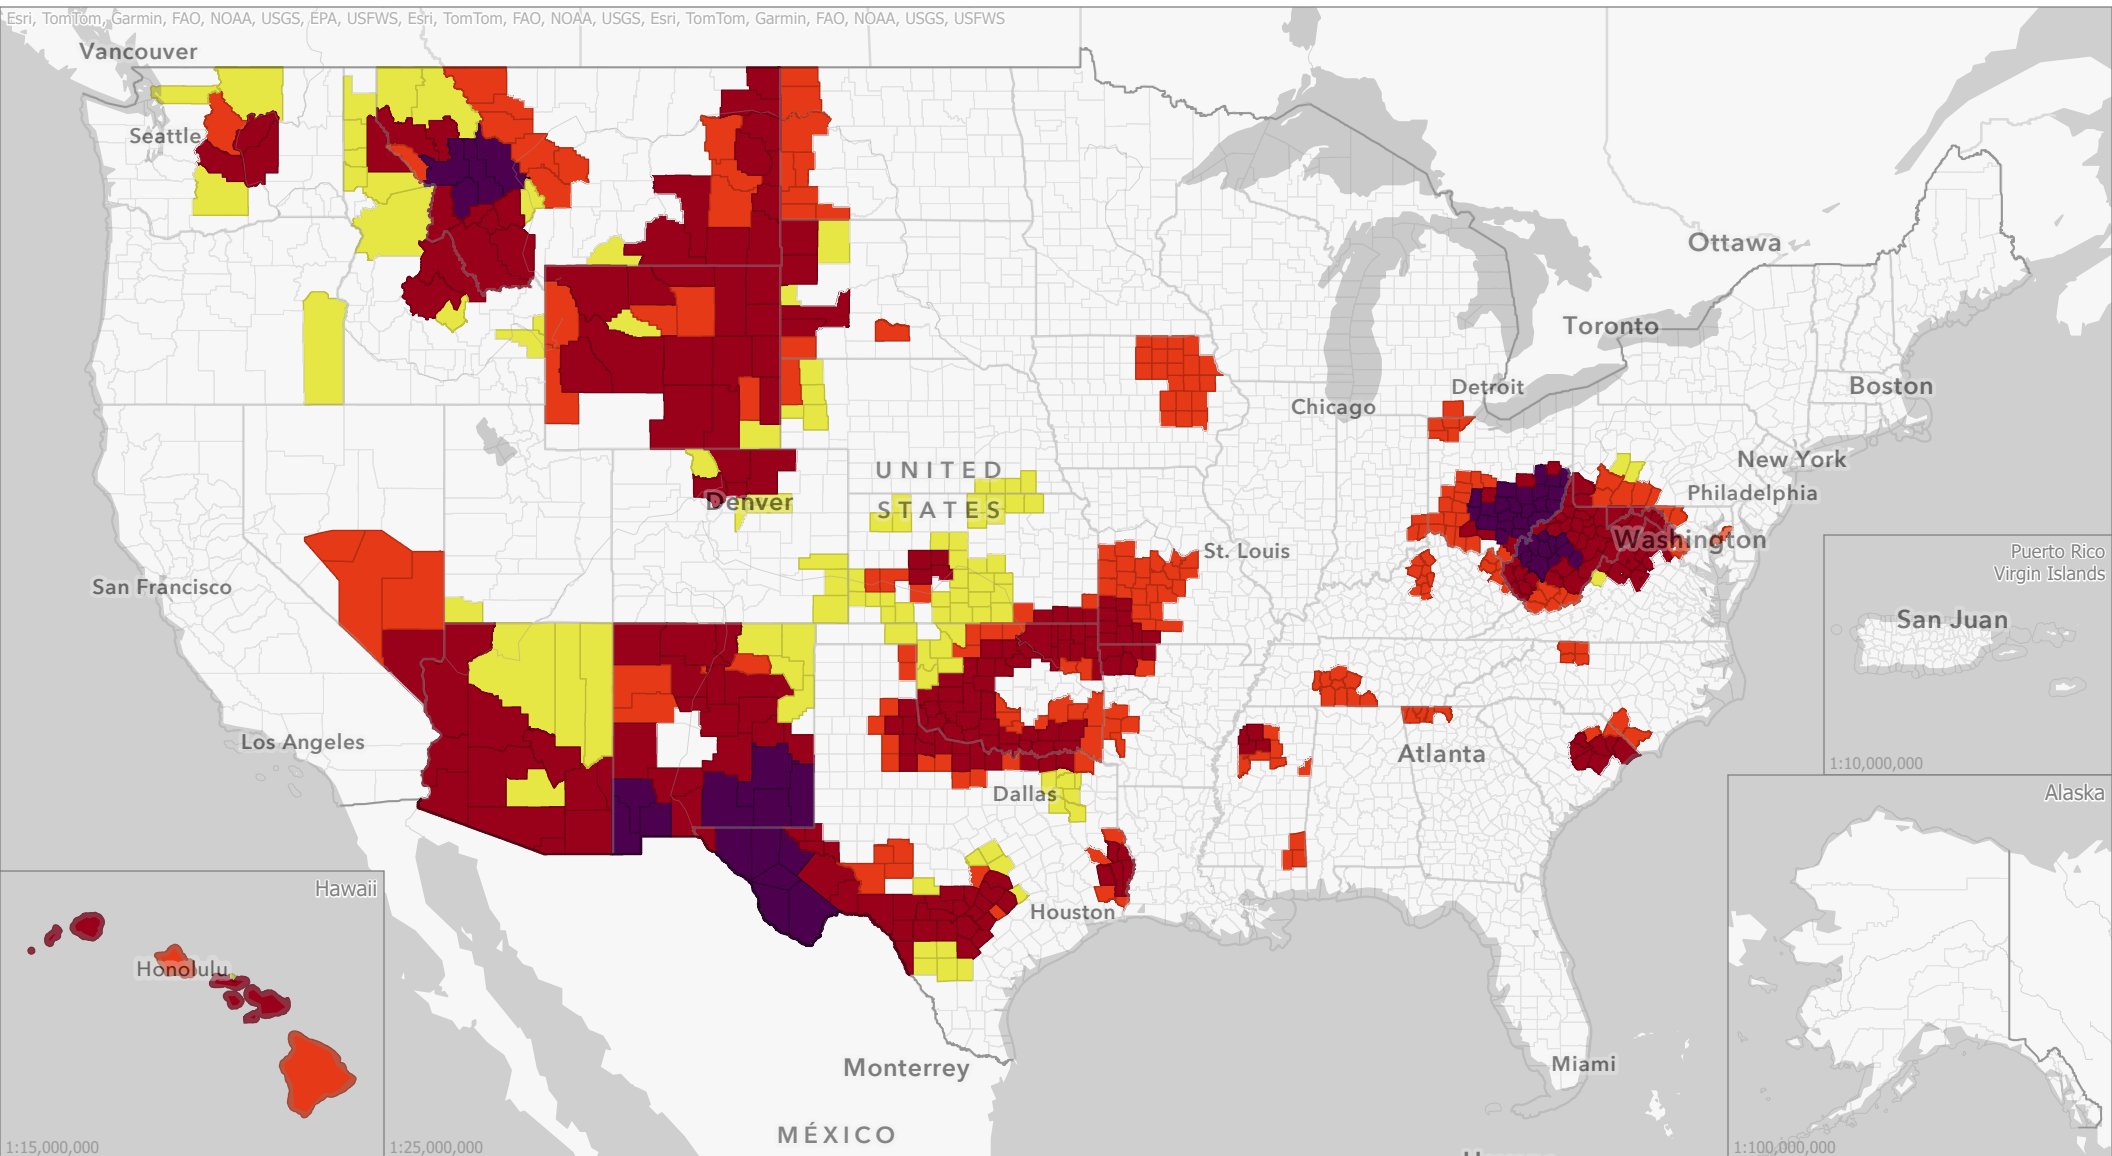

# Livestock Forage Program Native Pasture - 2024 Program Year

## Eligible County Payment Months

Data updated  
January 23, 2025