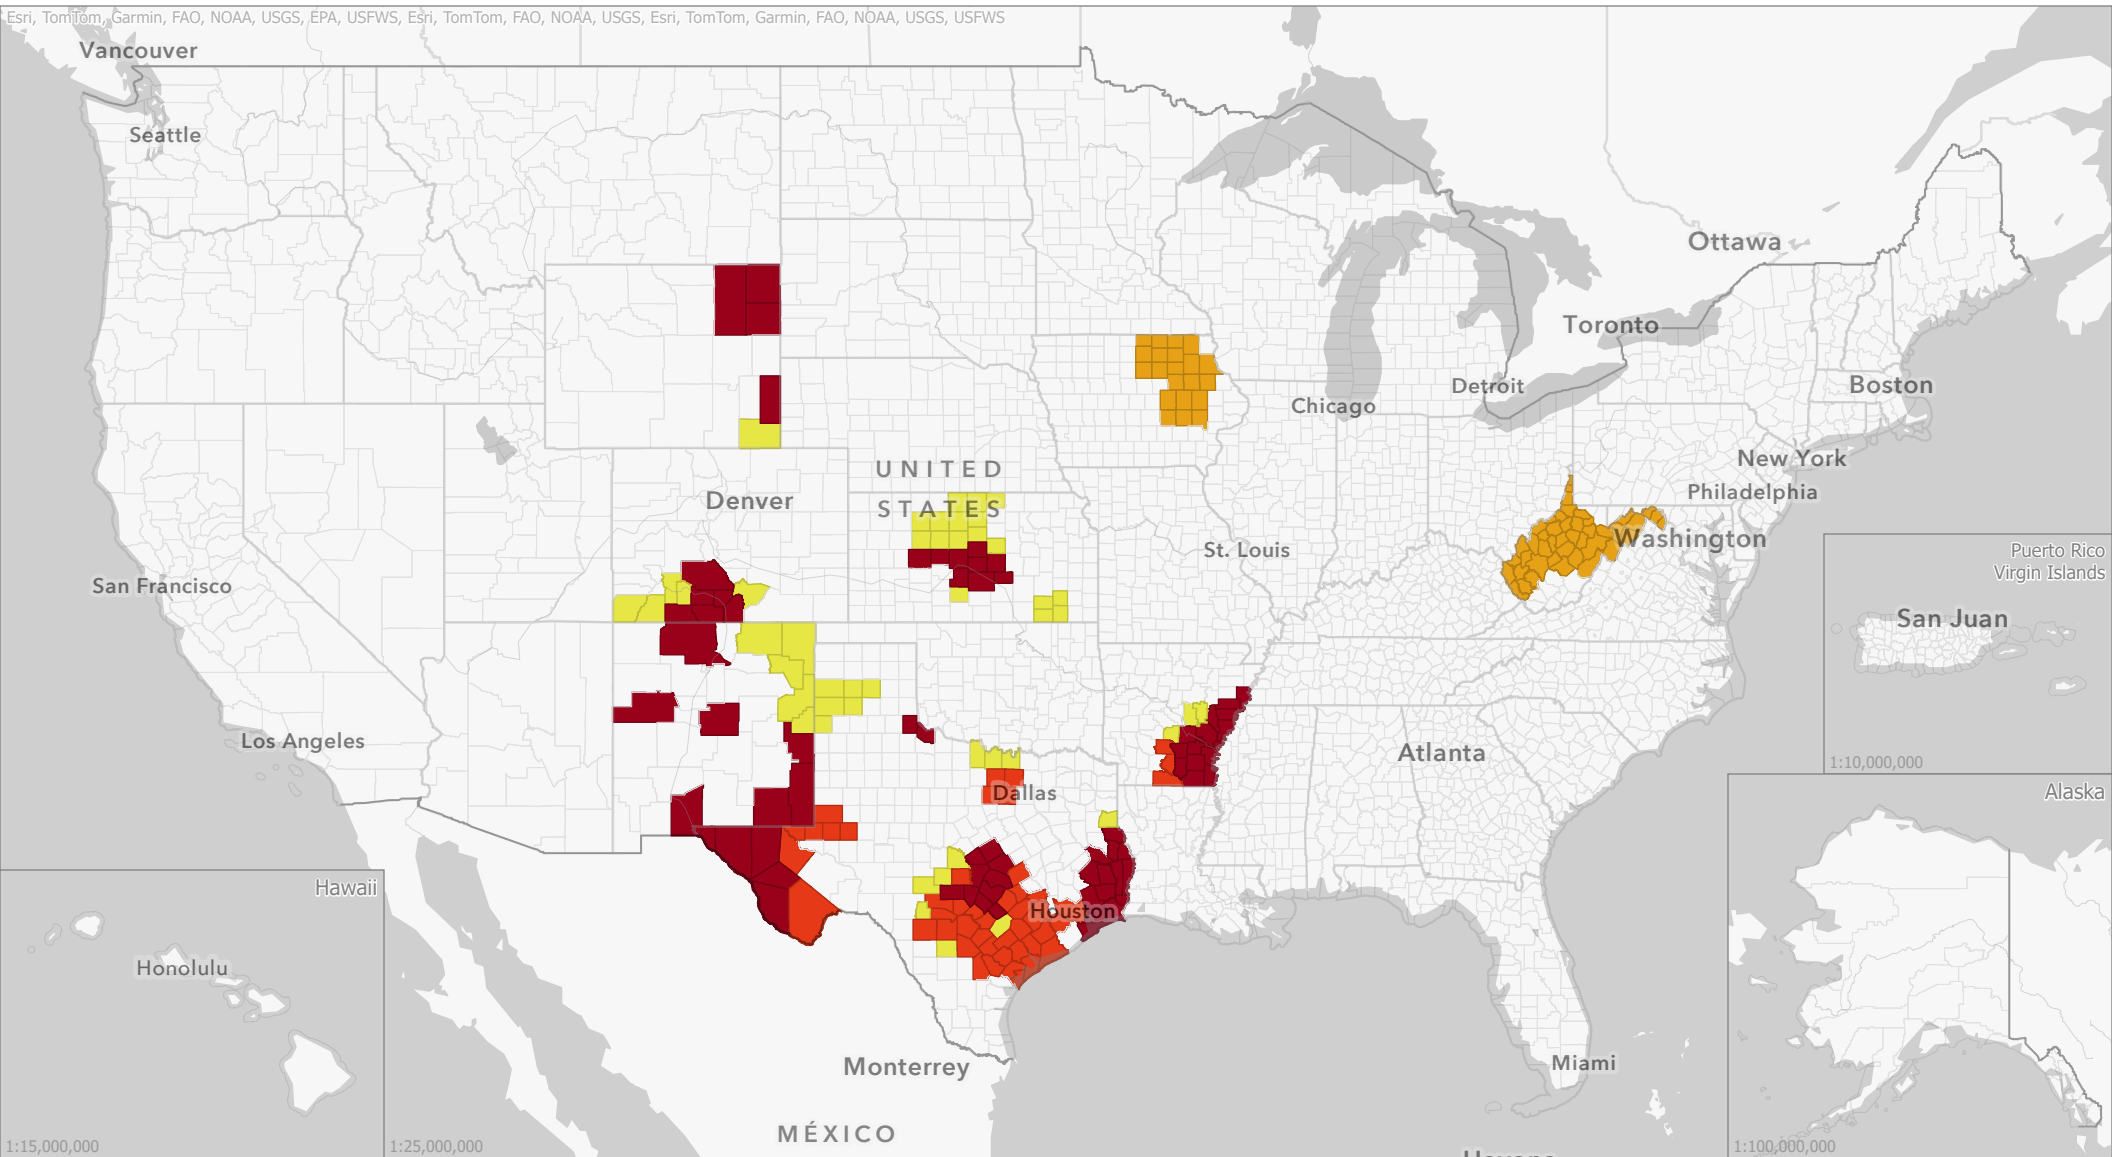

# Livestock Forage Program

## Short Season Small Grains - 2024 Program Year

Esri, TomTom, Garmin, FAO, NOAA, USGS, EPA, USFWS, Esri, TomTom, FAO, NOAA, USGS, Esri, TomTom, Garmin, FAO, NOAA, USGS, USFWS

### Eligible County Payment Months

Data updated  
January 23, 2025