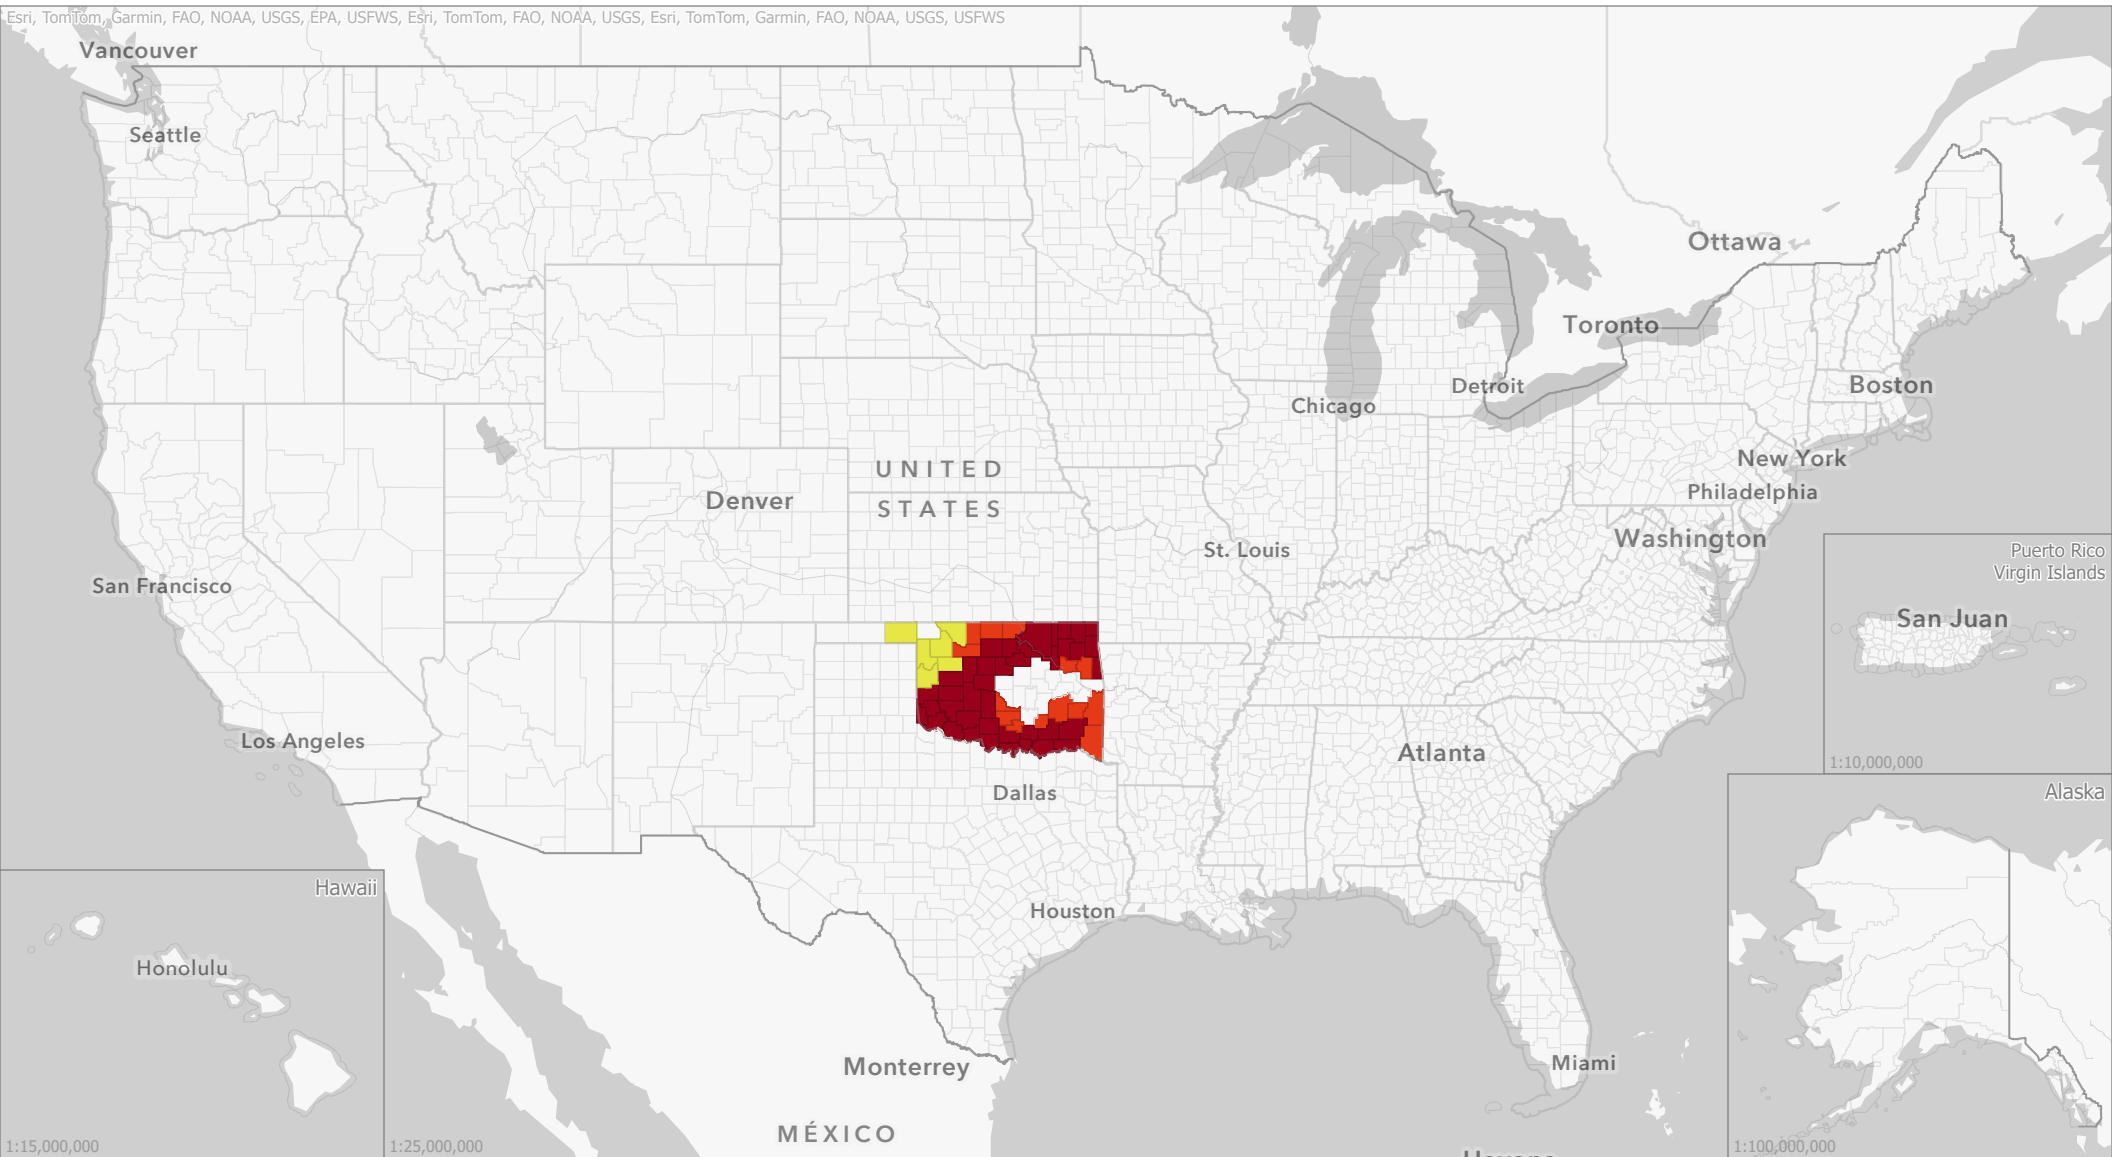

Livestock Forage Program

Warm Season Improved - 2024 Program Year

Esri, TomTom, Garmin, FAO, NOAA, USGS, EPA, USFWS, Esri, TomTom, FAO, NOAA, USGS, Esri, TomTom, Garmin, FAO, NOAA, USGS, USFWS

Eligible County Payment Months