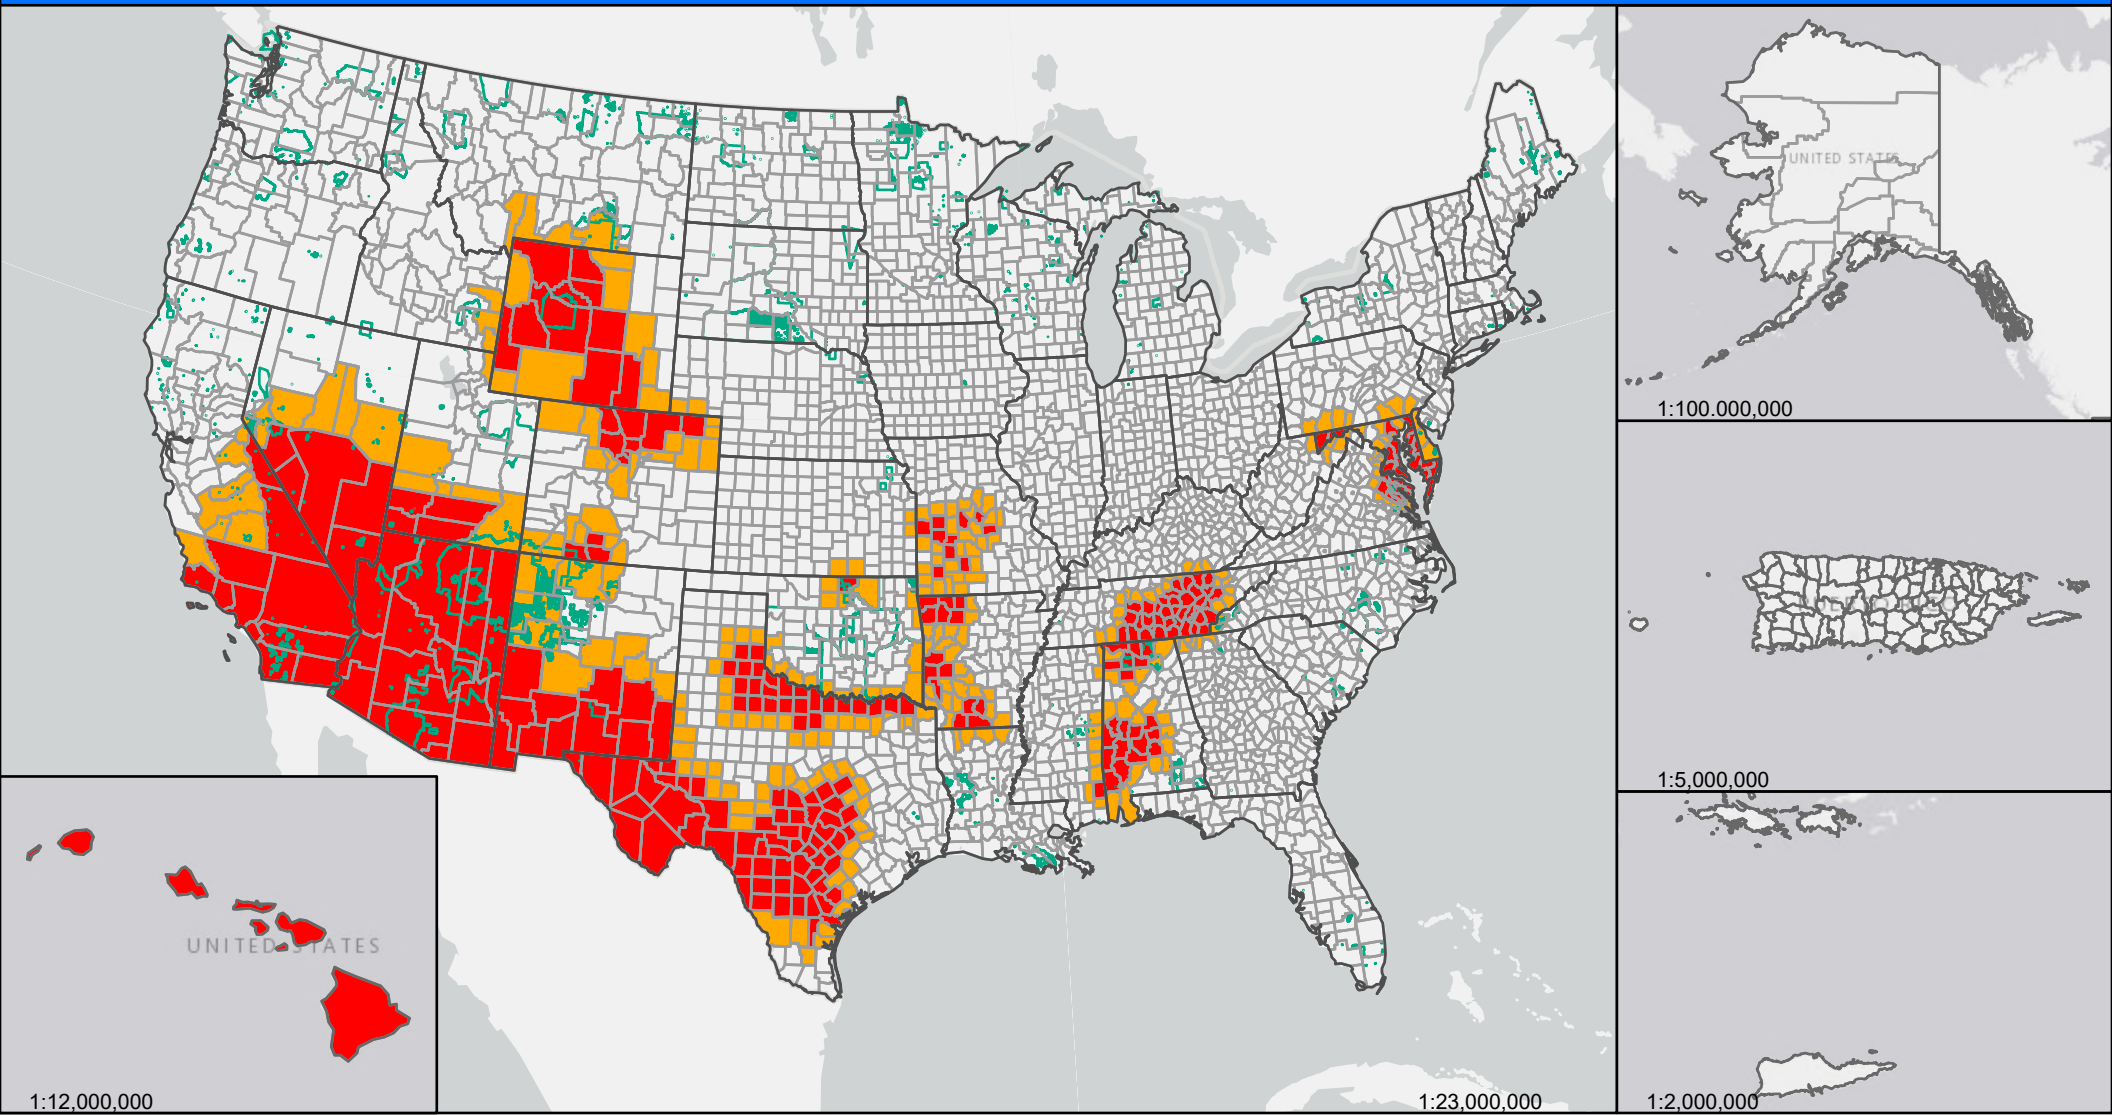

Secretarial Disaster Designations - CY 2025

Primary and Contiguous Counties Designated for Crop Disaster Losses

All Secretarial Designations as of March 26, 2025

Total All Crop Approval Designations

-  State Boundary
-  County Boundary
-  Tribal Lands
-  Primary Counties: 270
-  Contiguous Counties: 290