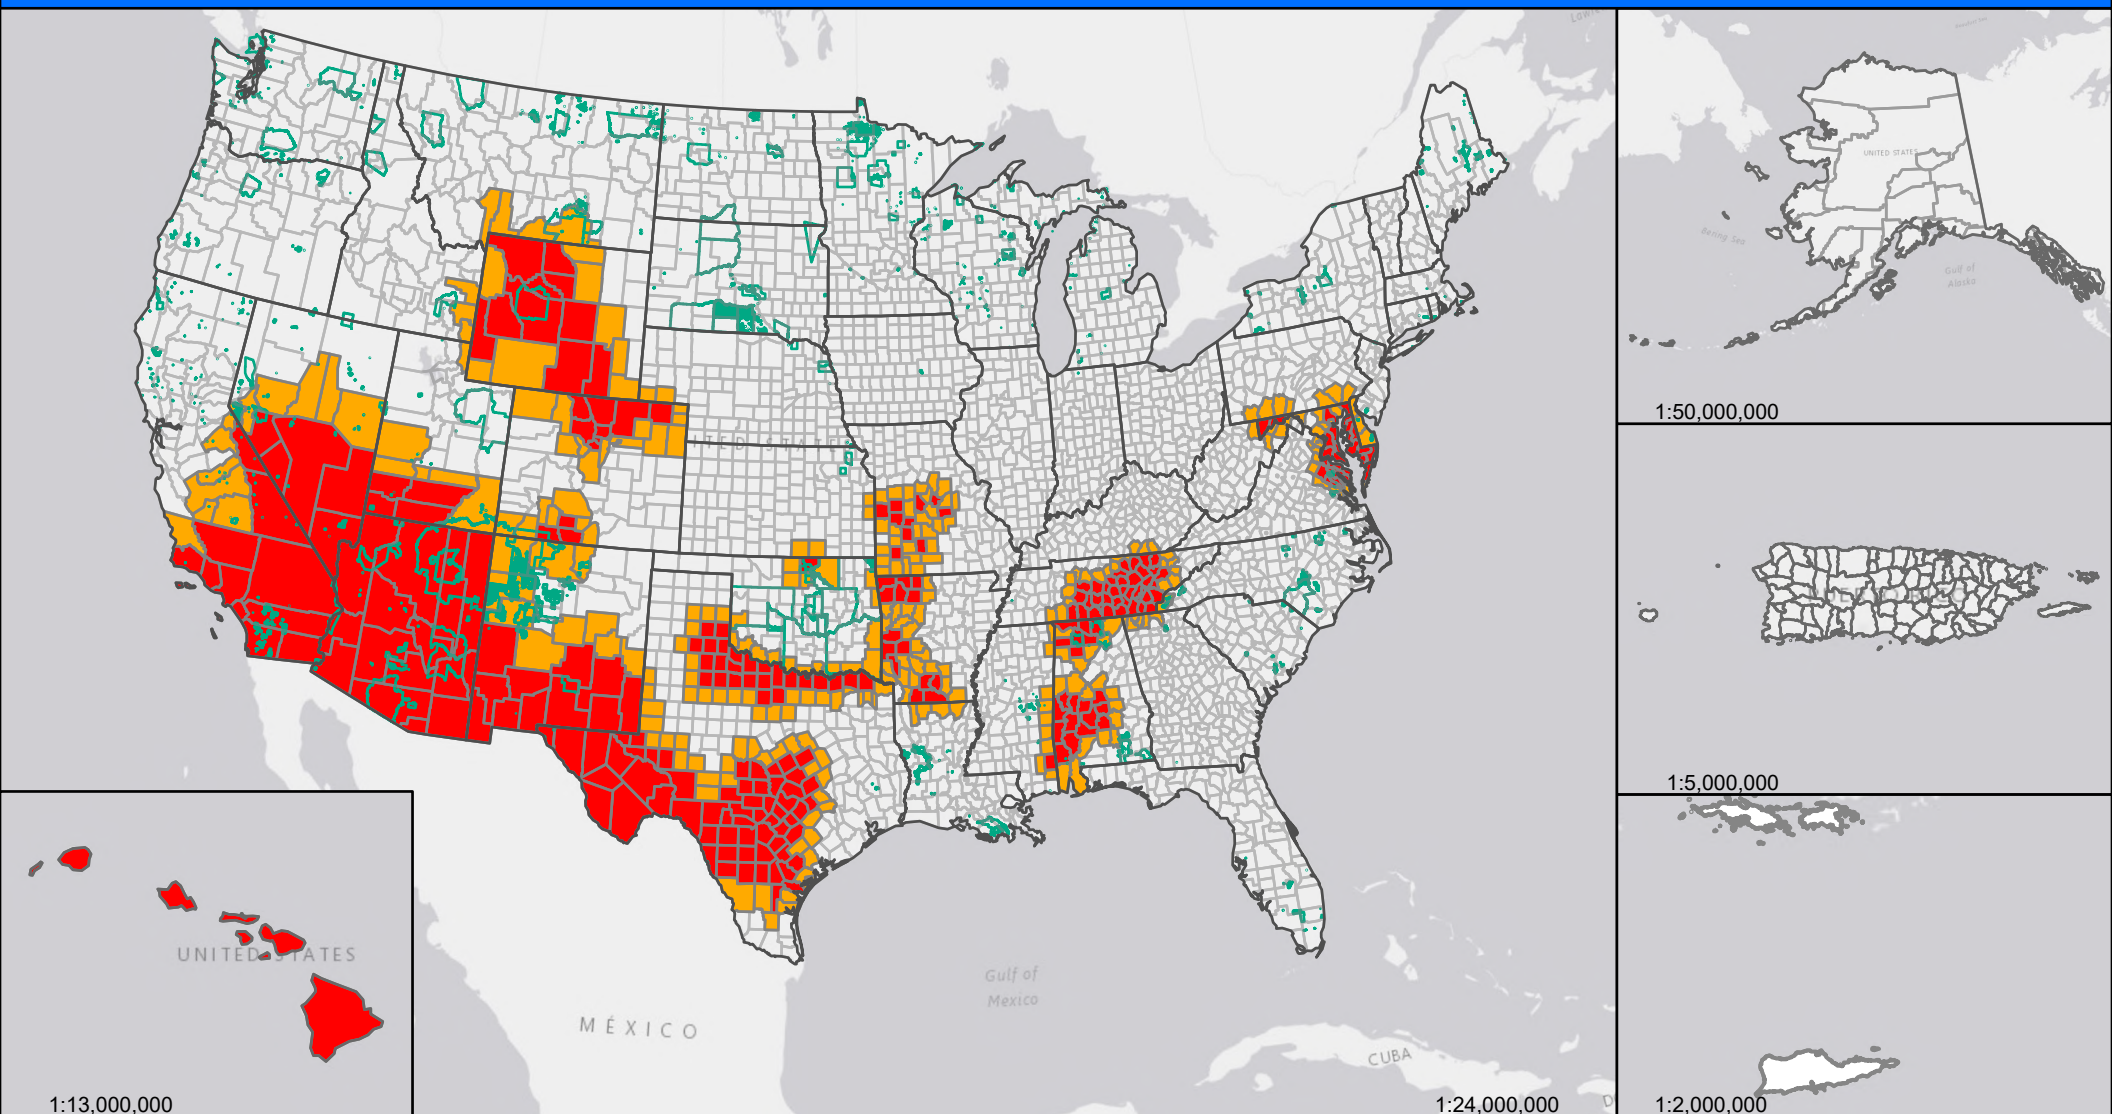

2025 Secretarial Drought Designations - All Drought

Secretarial Drought Designations for 2025

Disaster Incidences as of March 26, 2025

- State Boundary
- County Boundary
- Tribal Lands
- Primary Counties: 270
- Contiguous Counties: 291

United States Department of Agriculture
Farm Service Agency
Program Delivery/Safety Net Division
March 26, 2025