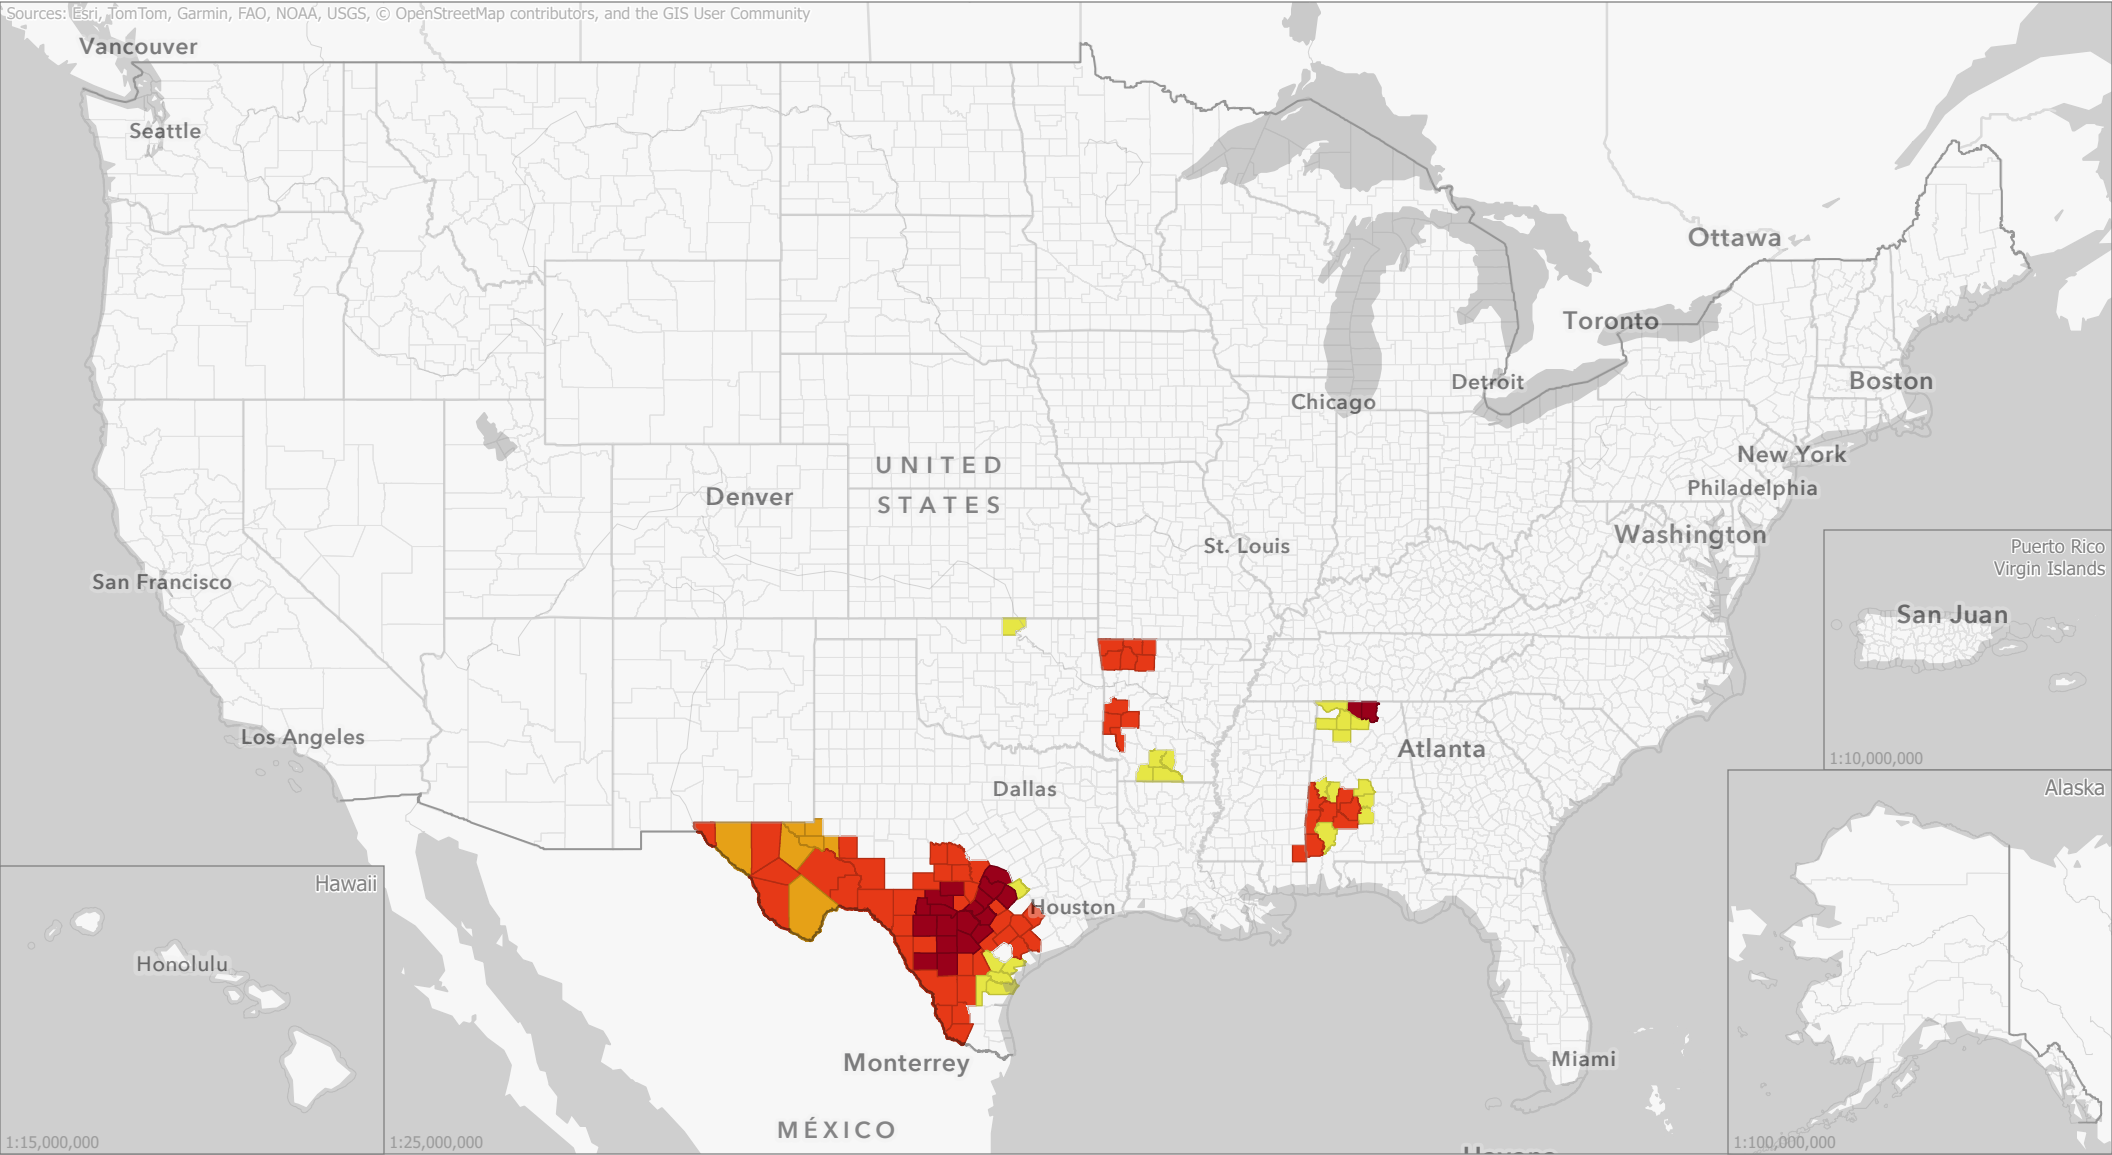

# Livestock Forage Program Annual Rye Grass - 2025 Program Year

Sources: Esri, TomTom, Garmin, FAO, NOAA, USGS, © OpenStreetMap contributors, and the GIS User Community

## Eligible County Payment Months

Data updated  
March 20, 2025