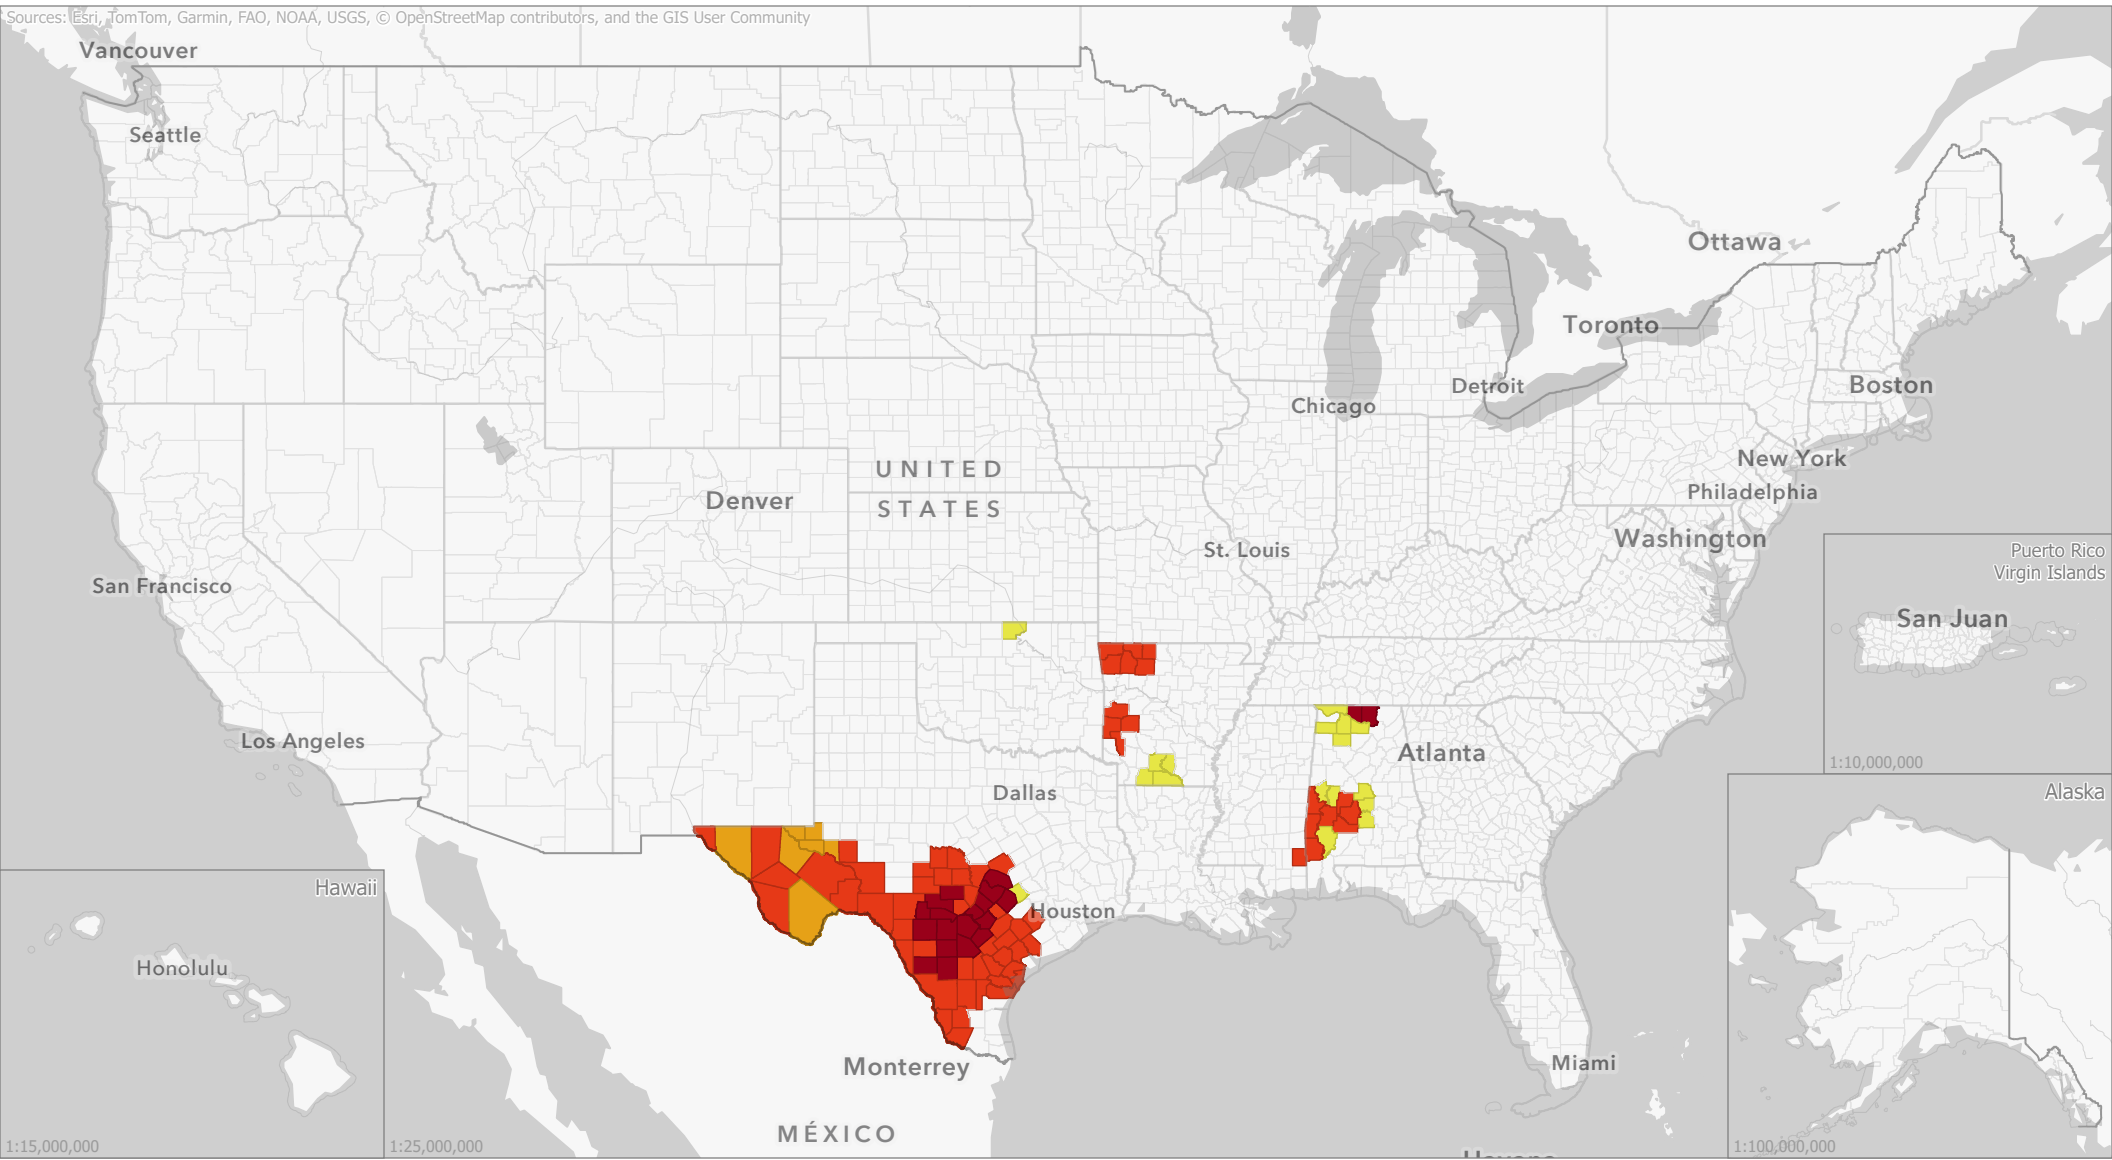

# Livestock Forage Program Annual Rye Grass - 2025 Program Year

Sources: Esri, TomTom, Garmin, FAO, NOAA, USGS, © OpenStreetMap contributors, and the GIS User Community

## Eligible County Payment Months

Data updated  
March 27, 2025