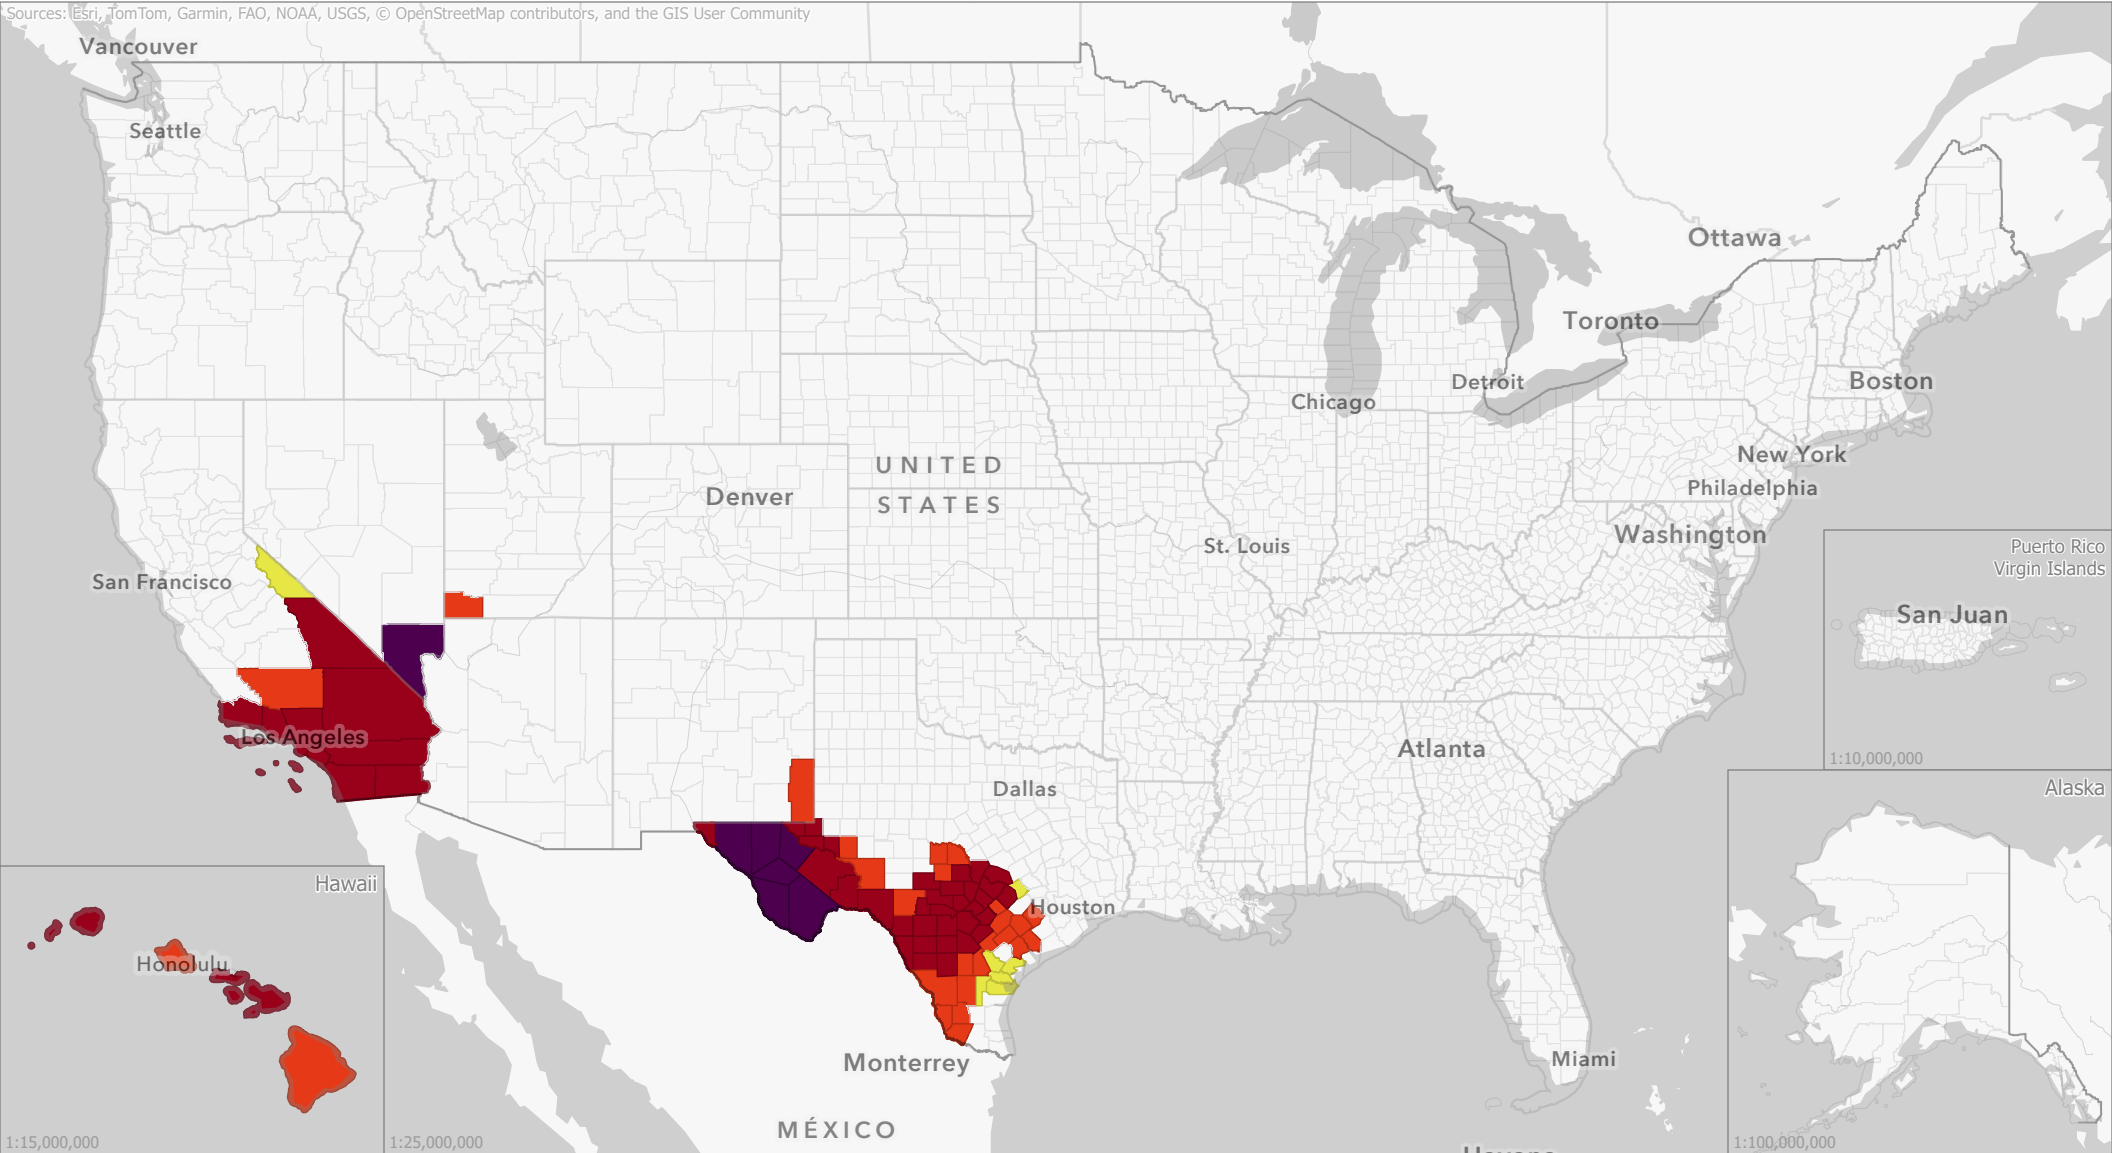

Livestock Forage Program

Full Season Improved - 2025 Program Year

Sources: Esri, TomTom, Garmin, FAO, NOAA, USGS, © OpenStreetMap contributors, and the GIS User Community

Eligible County Payment Months

Data updated
March 20, 2025