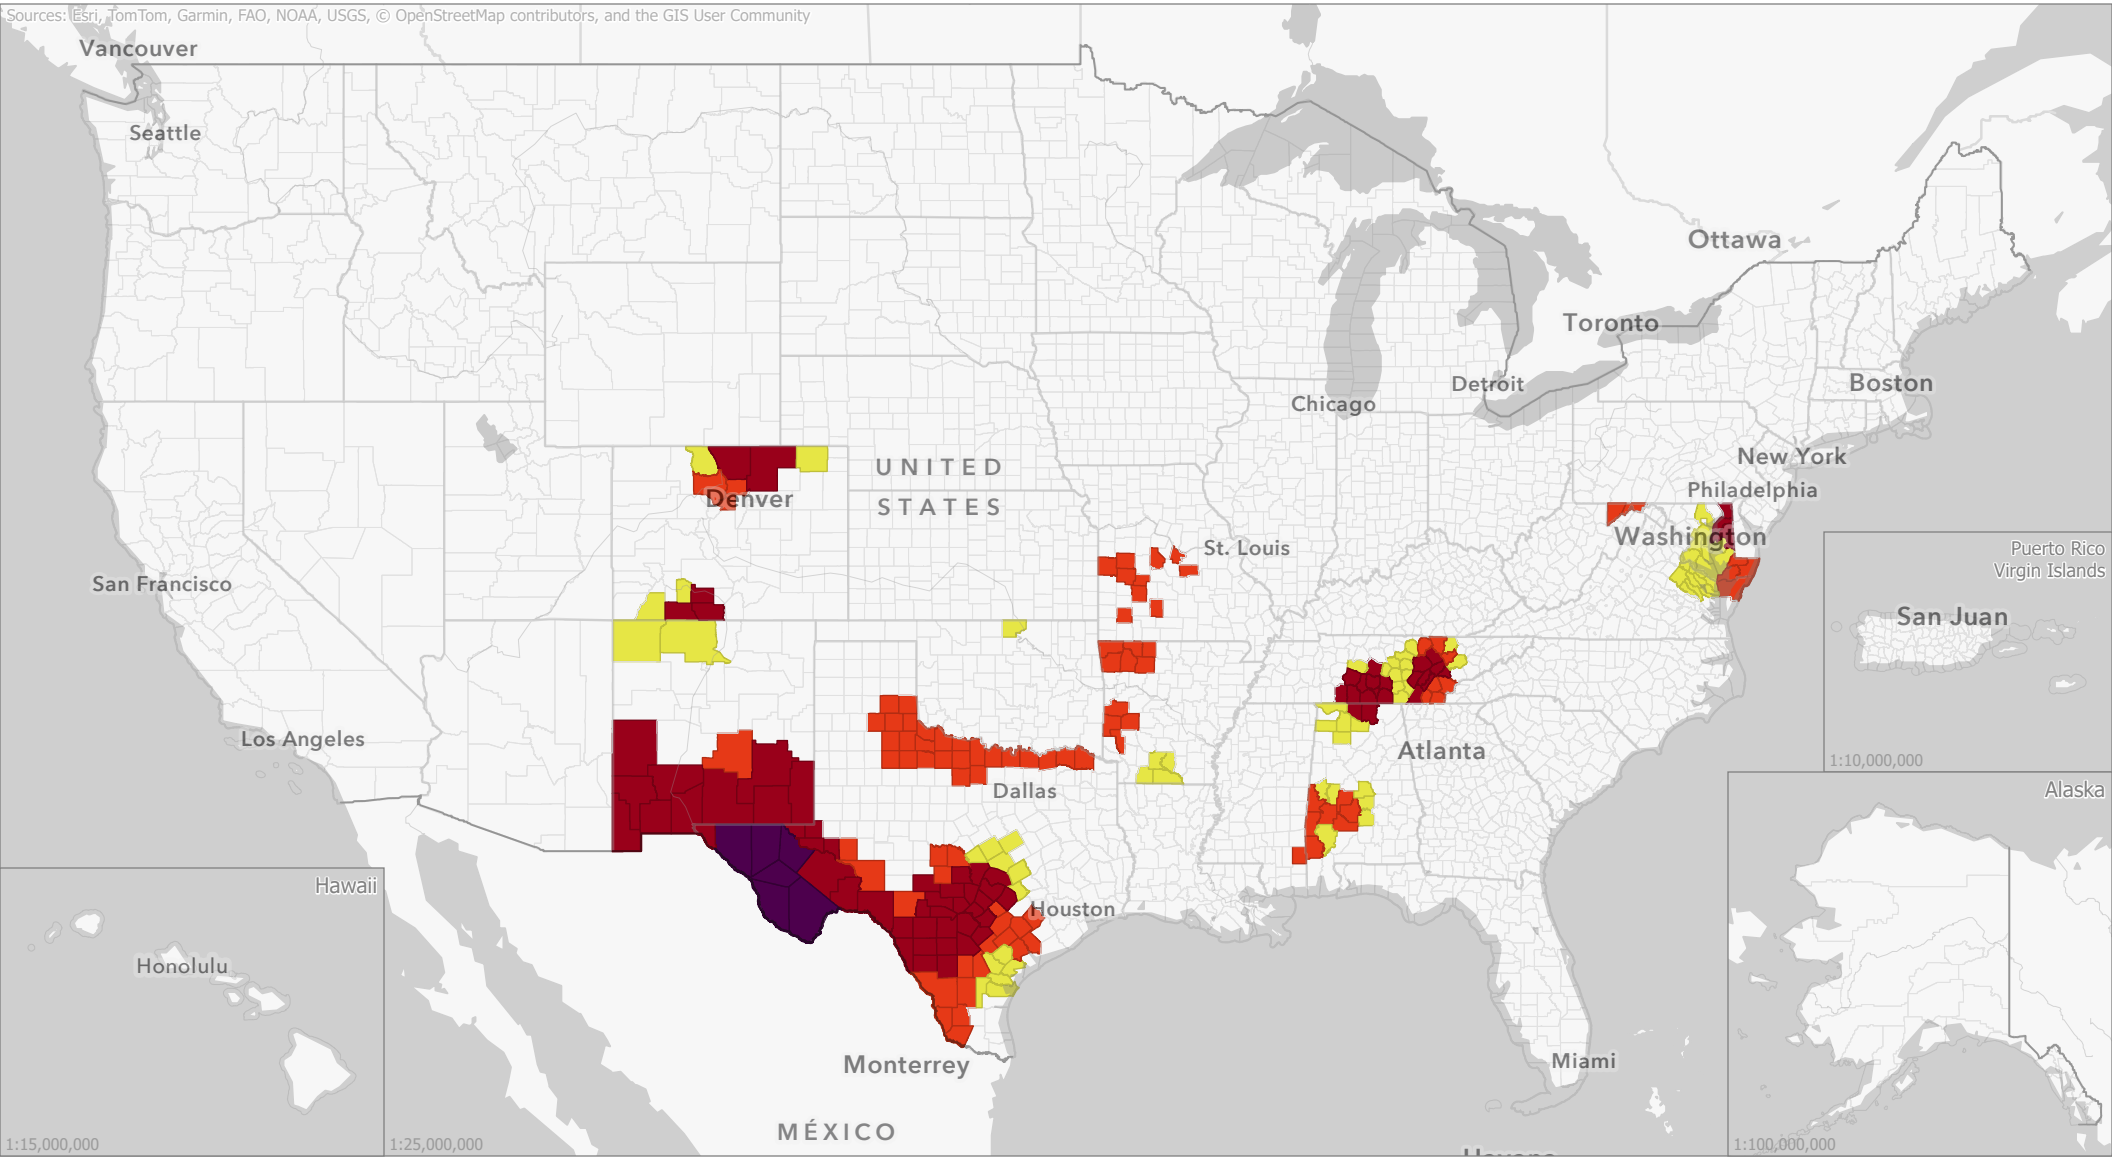

Livestock Forage Program

Long Season Small Grains - 2025 Program Year

Sources: Esri, TomTom, Garmin, FAO, NOAA, USGS, © OpenStreetMap contributors, and the GIS User Community

Eligible County Payment Months

Data updated
March 20, 2025