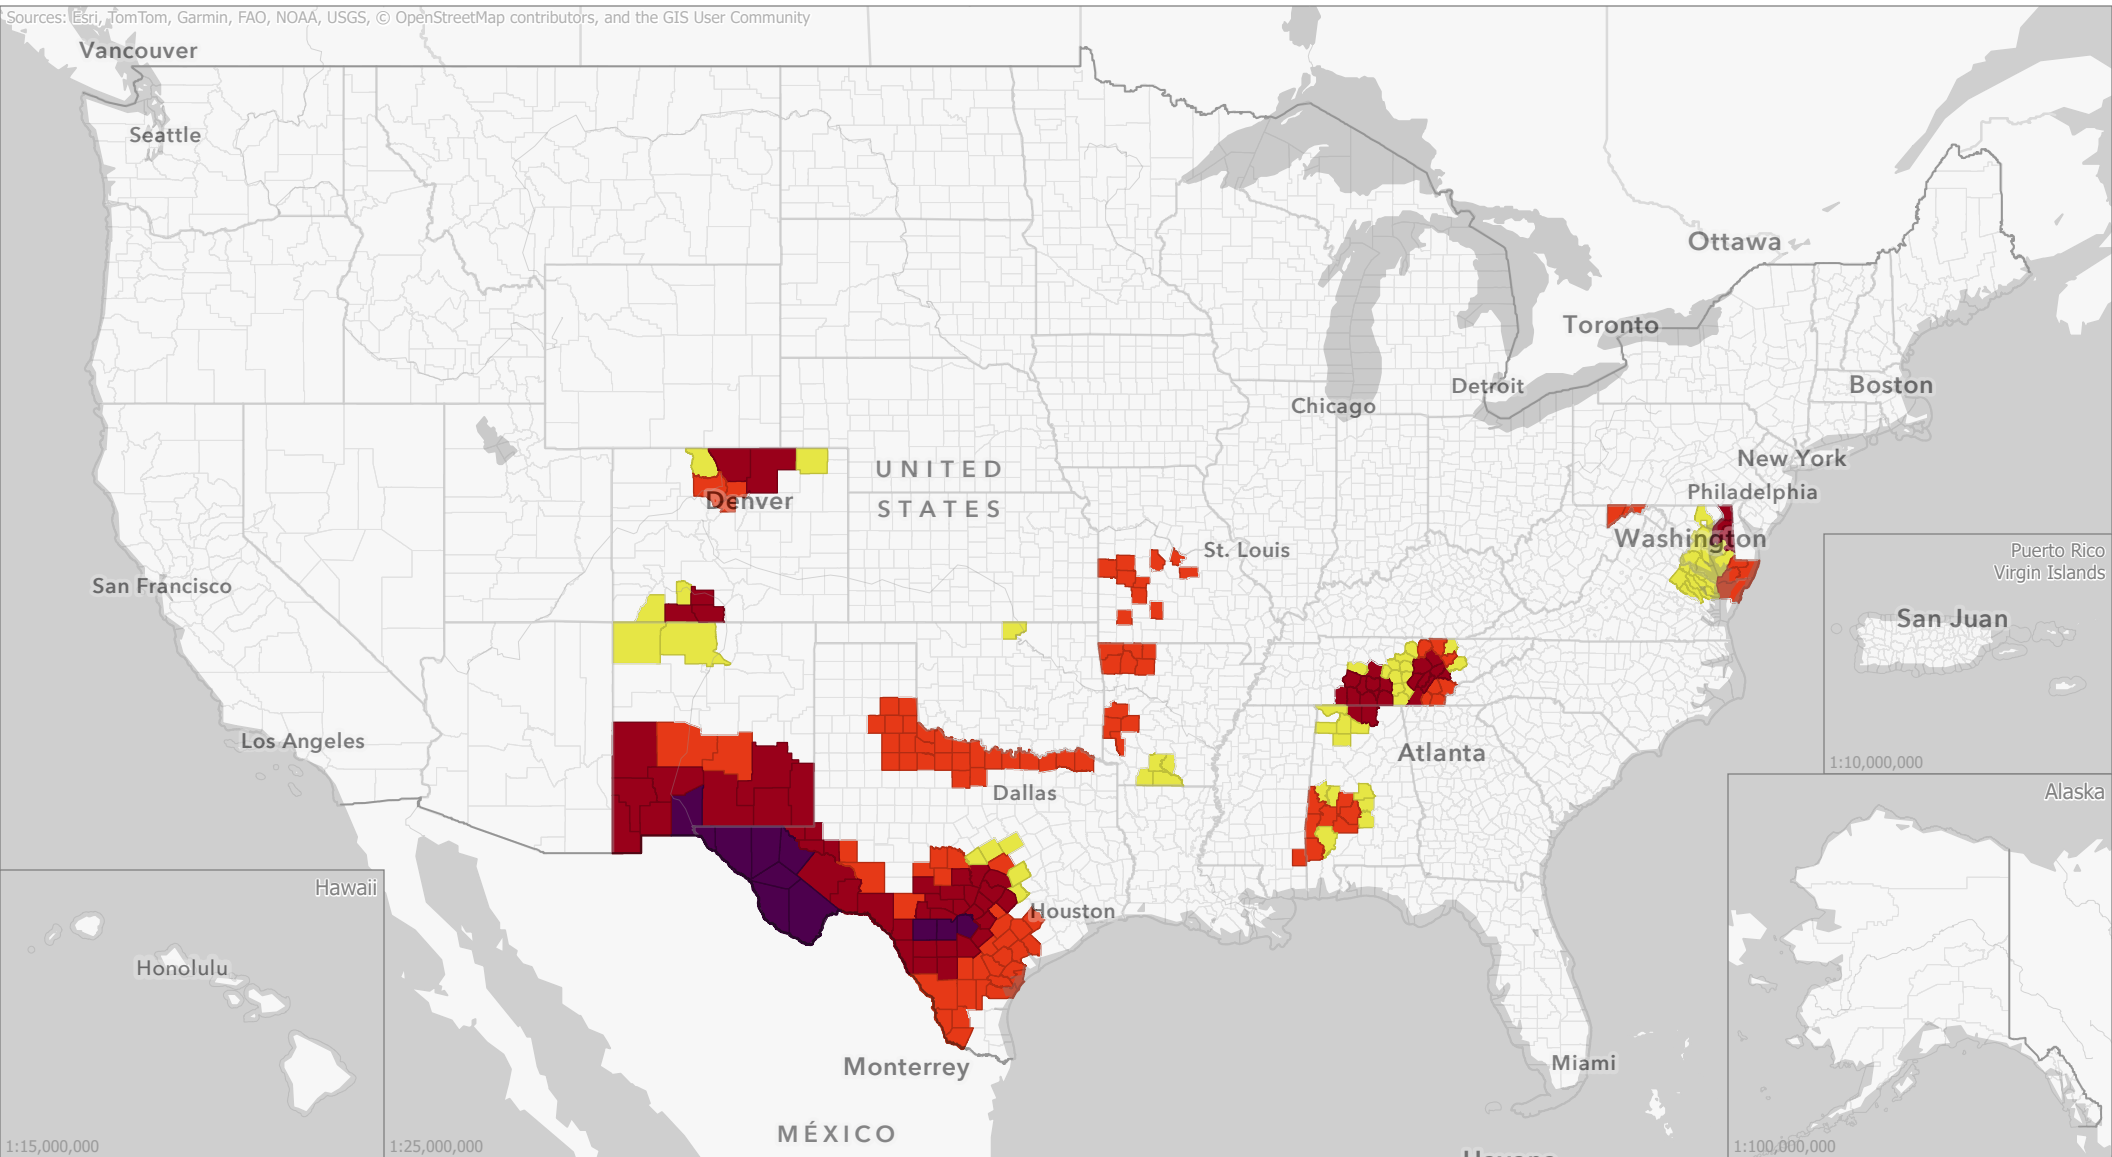

# Livestock Forage Program Long Season Small Grains - 2025 Program Year

Sources: Esri, TomTom, Garmin, FAO, NOAA, USGS, © OpenStreetMap contributors, and the GIS User Community

## Eligible County Payment Months

Data updated  
March 27, 2025