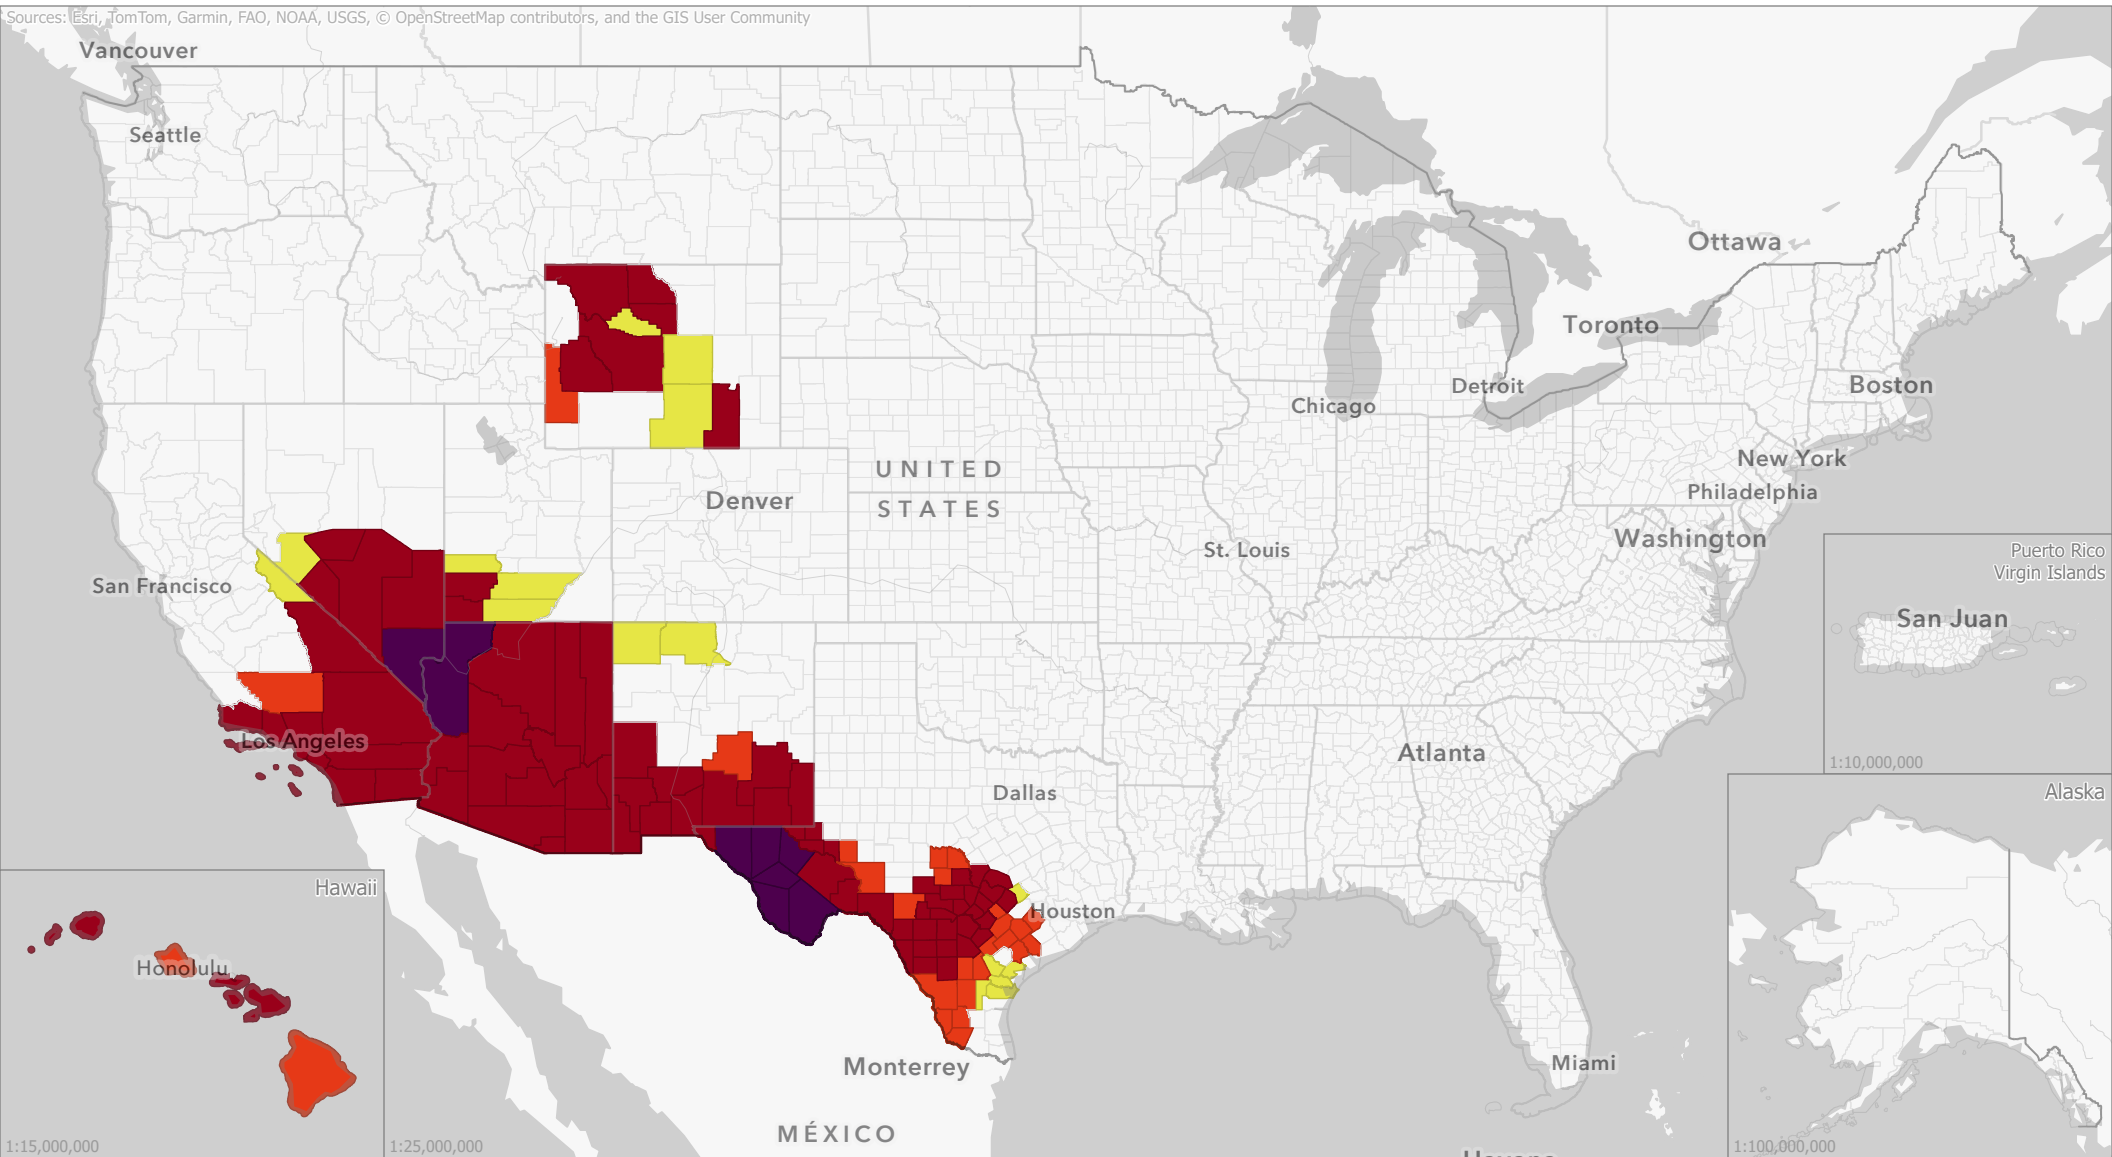

Livestock Forage Program Native Pasture - 2025 Program Year

Sources: Esri, TomTom, Garmin, FAO, NOAA, USGS, © OpenStreetMap contributors, and the GIS User Community

Eligible County Payment Months

Data updated
March 20, 2025