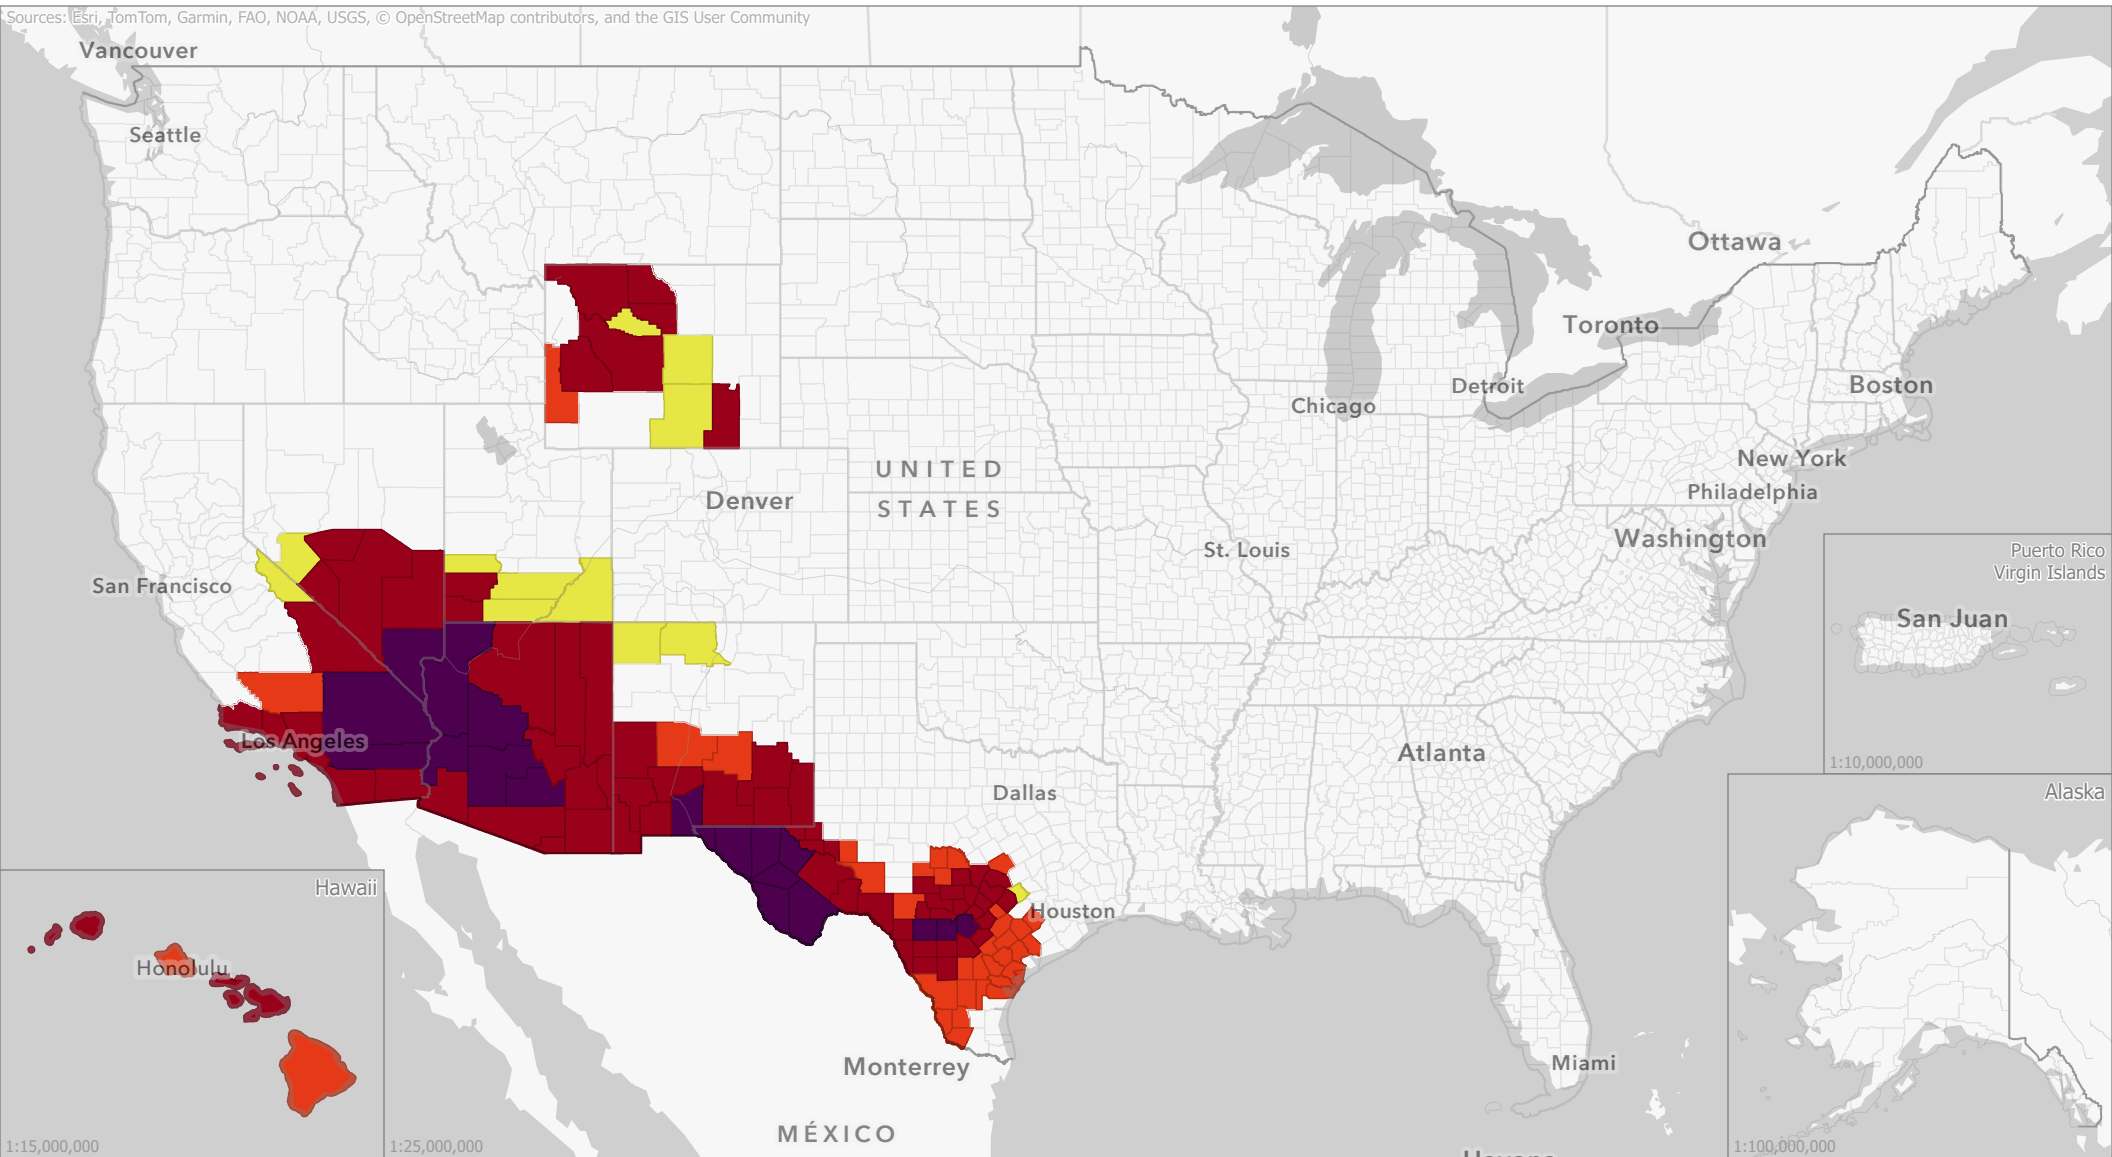

# Livestock Forage Program Native Pasture - 2025 Program Year

Sources: Esri, TomTom, Garmin, FAO, NOAA, USGS, © OpenStreetMap contributors, and the GIS User Community

## Eligible County Payment Months

Data updated  
March 27, 2025