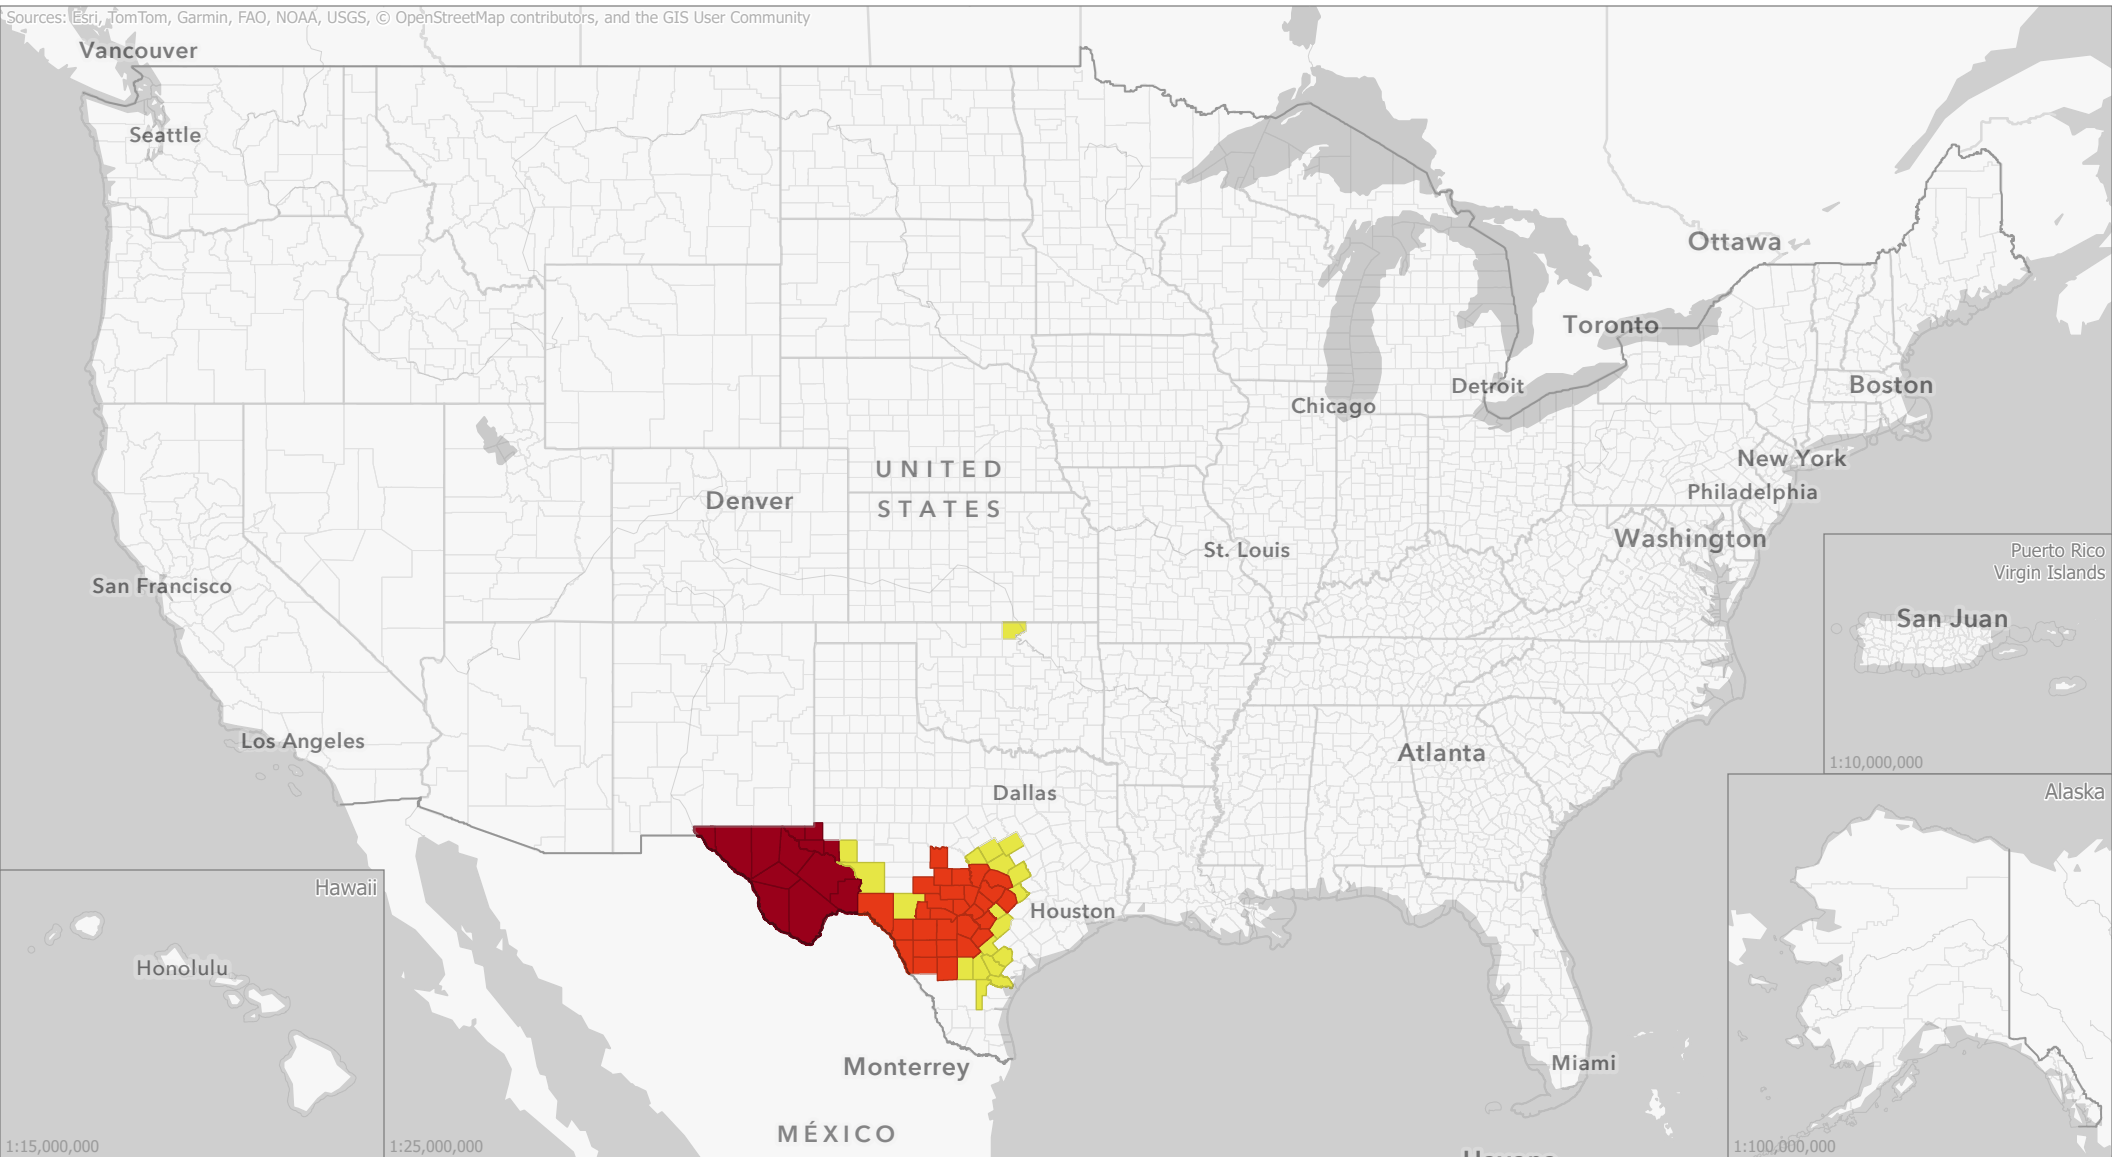

Livestock Forage Program

Short Season Fall Winter Small Grains - 2025 Program Year

Sources: Esri, TomTom, Garmin, FAO, NOAA, USGS, © OpenStreetMap contributors, and the GIS User Community

Eligible County Payment Months