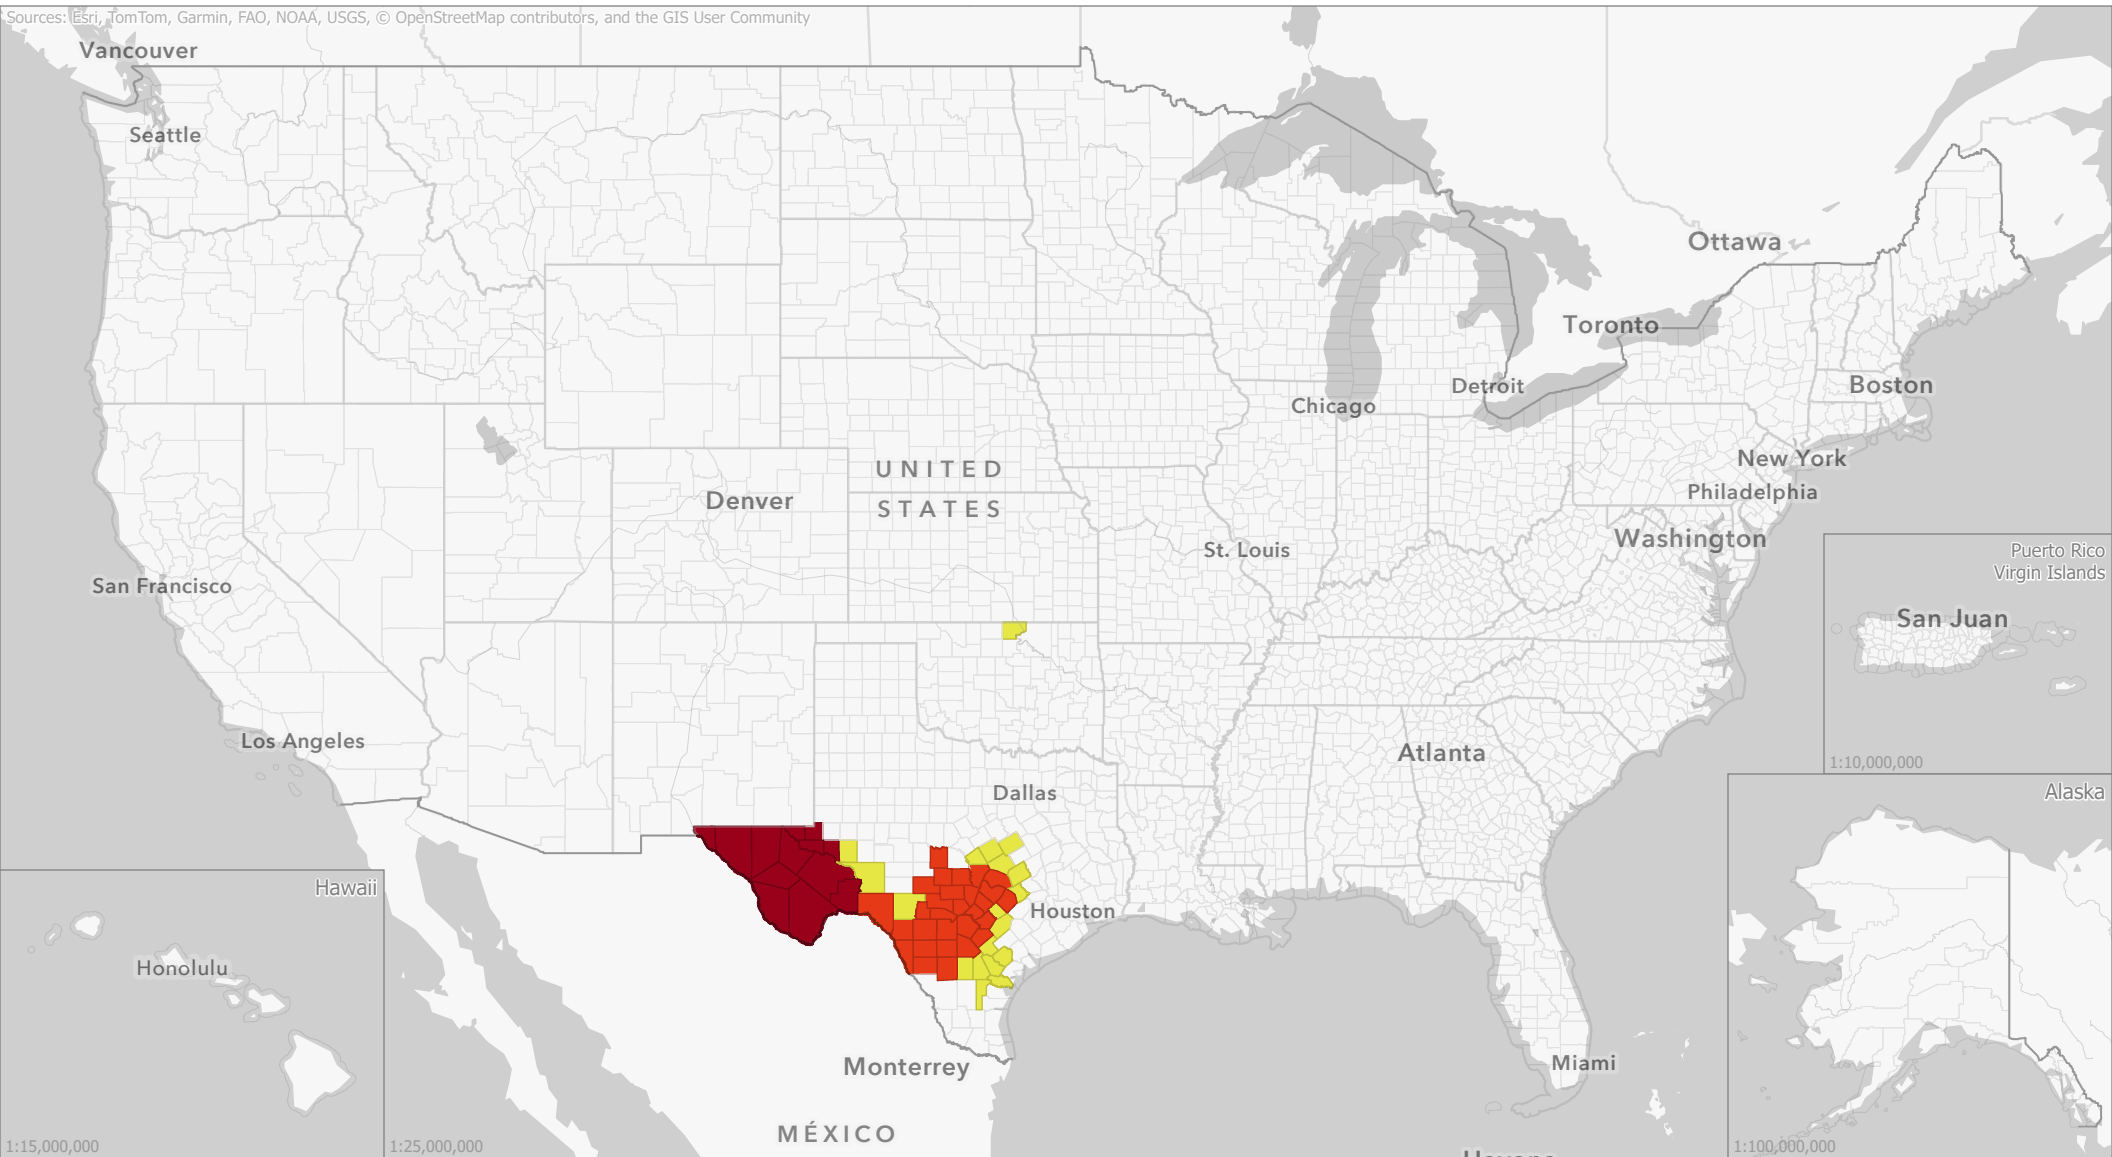

Livestock Forage Program

Short Season Fall Winter Small Grains - 2025 Program Year

Sources: Esri, TomTom, Garmin, FAO, NOAA, USGS, © OpenStreetMap contributors, and the GIS User Community

Eligible County Payment Months