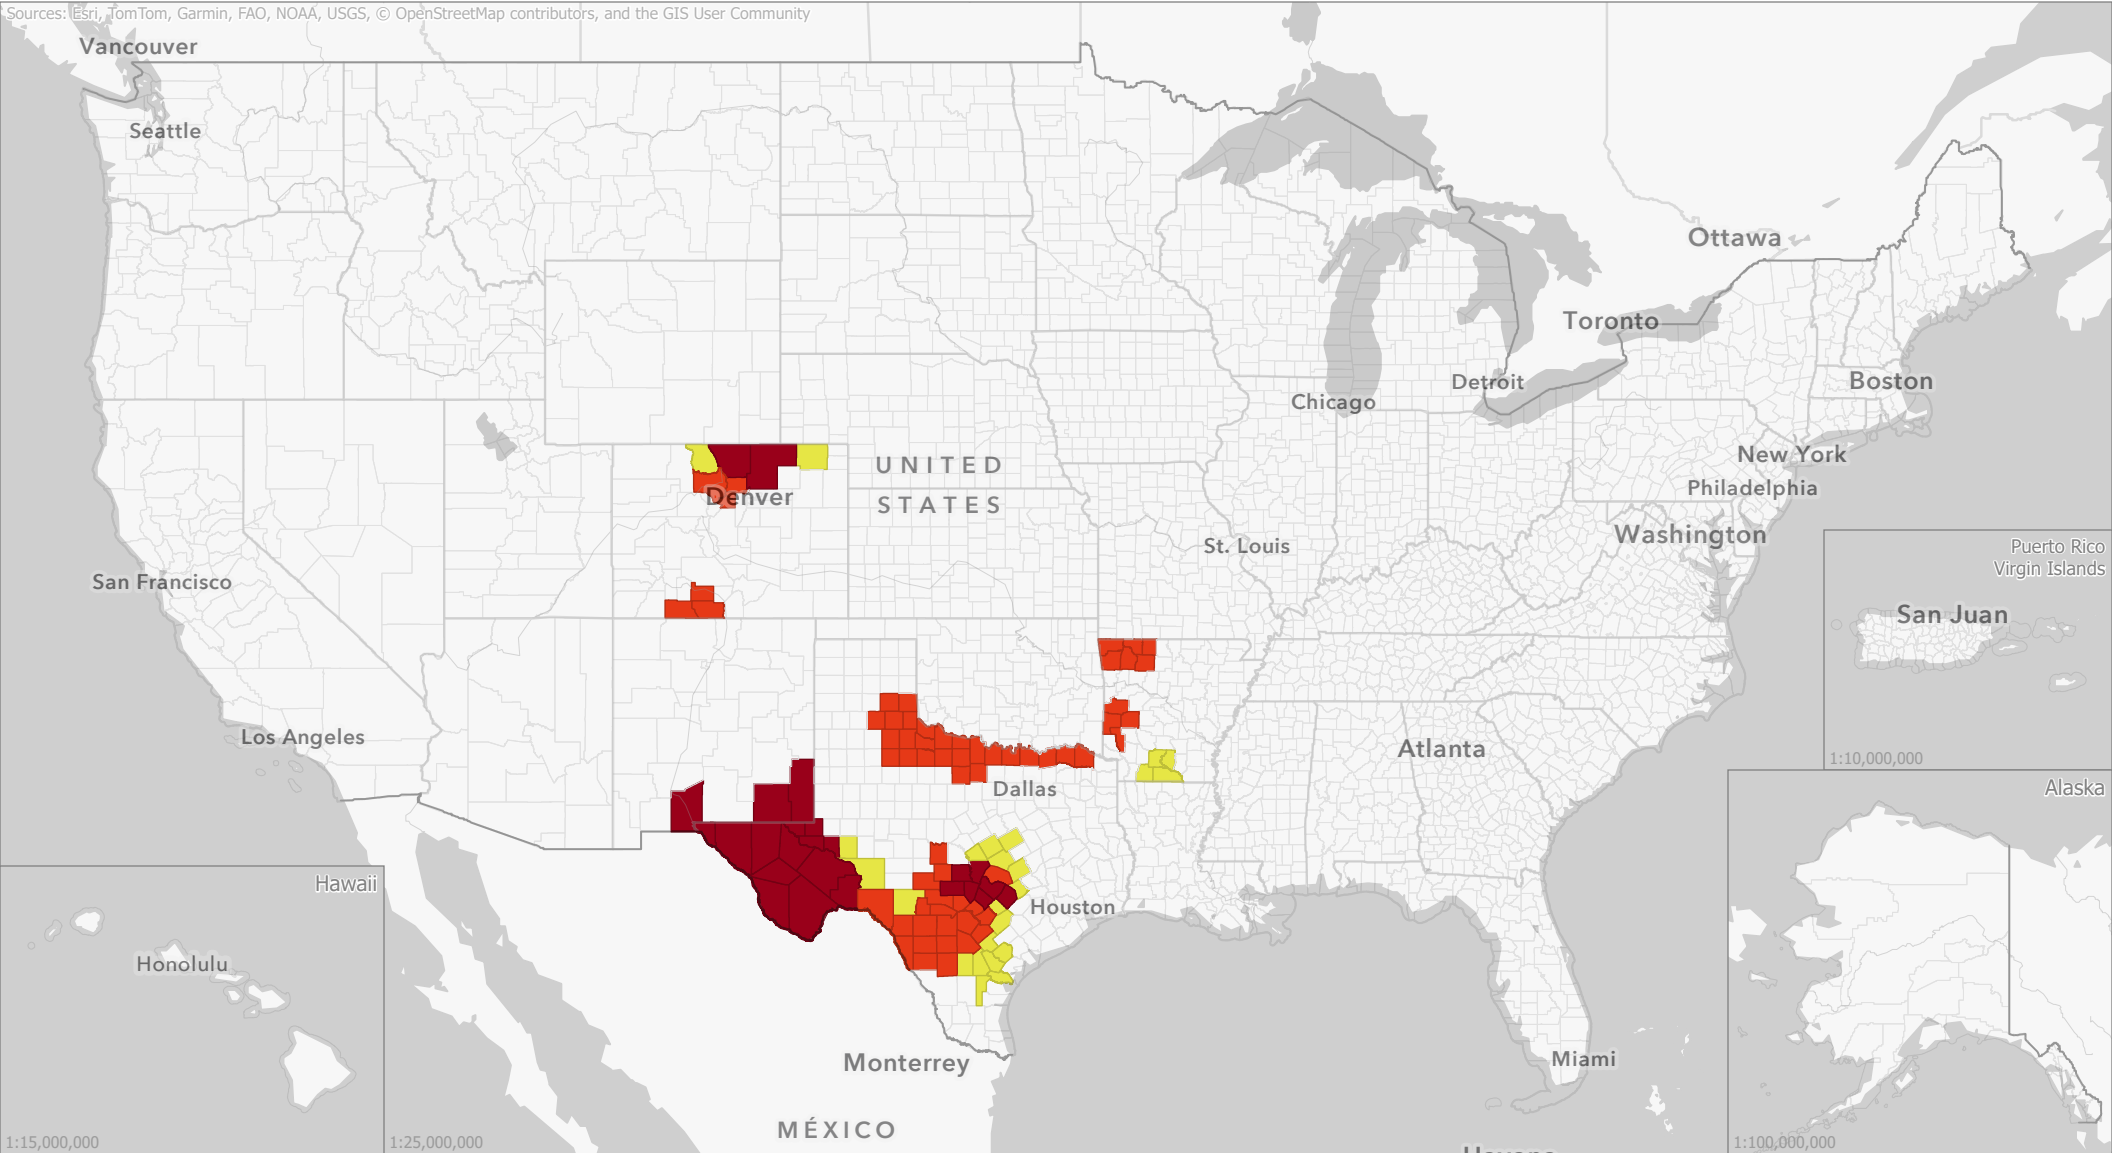

Livestock Forage Program

Short Season Small Grains - 2025 Program Year

Sources: Esri, TomTom, Garmin, FAO, NOAA, USGS, © OpenStreetMap contributors, and the GIS User Community

Eligible County Payment Months