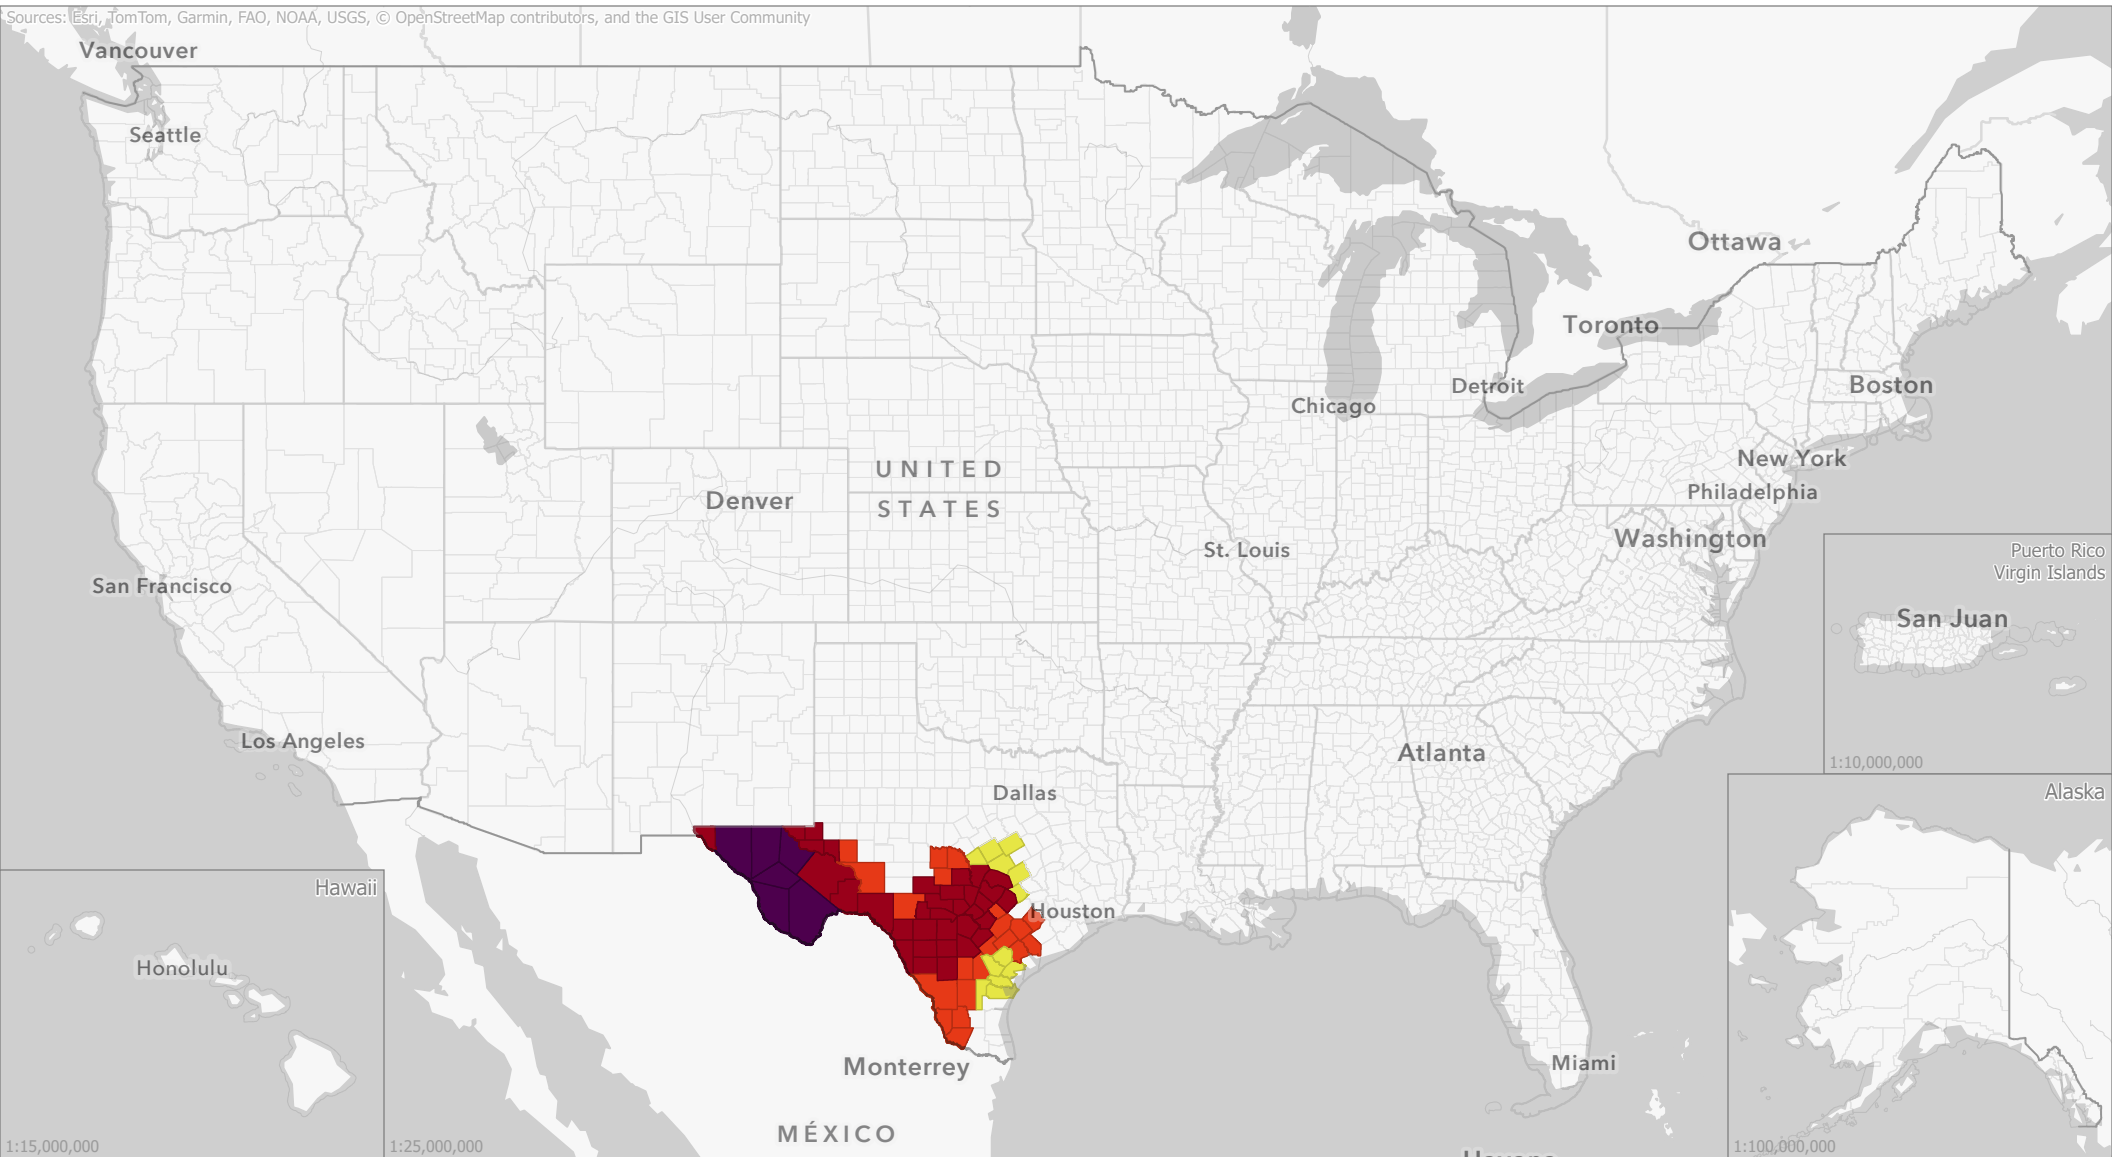

Livestock Forage Program

Short Season Spring Small Grains - 2025 Program Year

Sources: Esri, TomTom, Garmin, FAO, NOAA, USGS, © OpenStreetMap contributors, and the GIS User Community

Eligible County Payment Months

Data updated
March 20, 2025