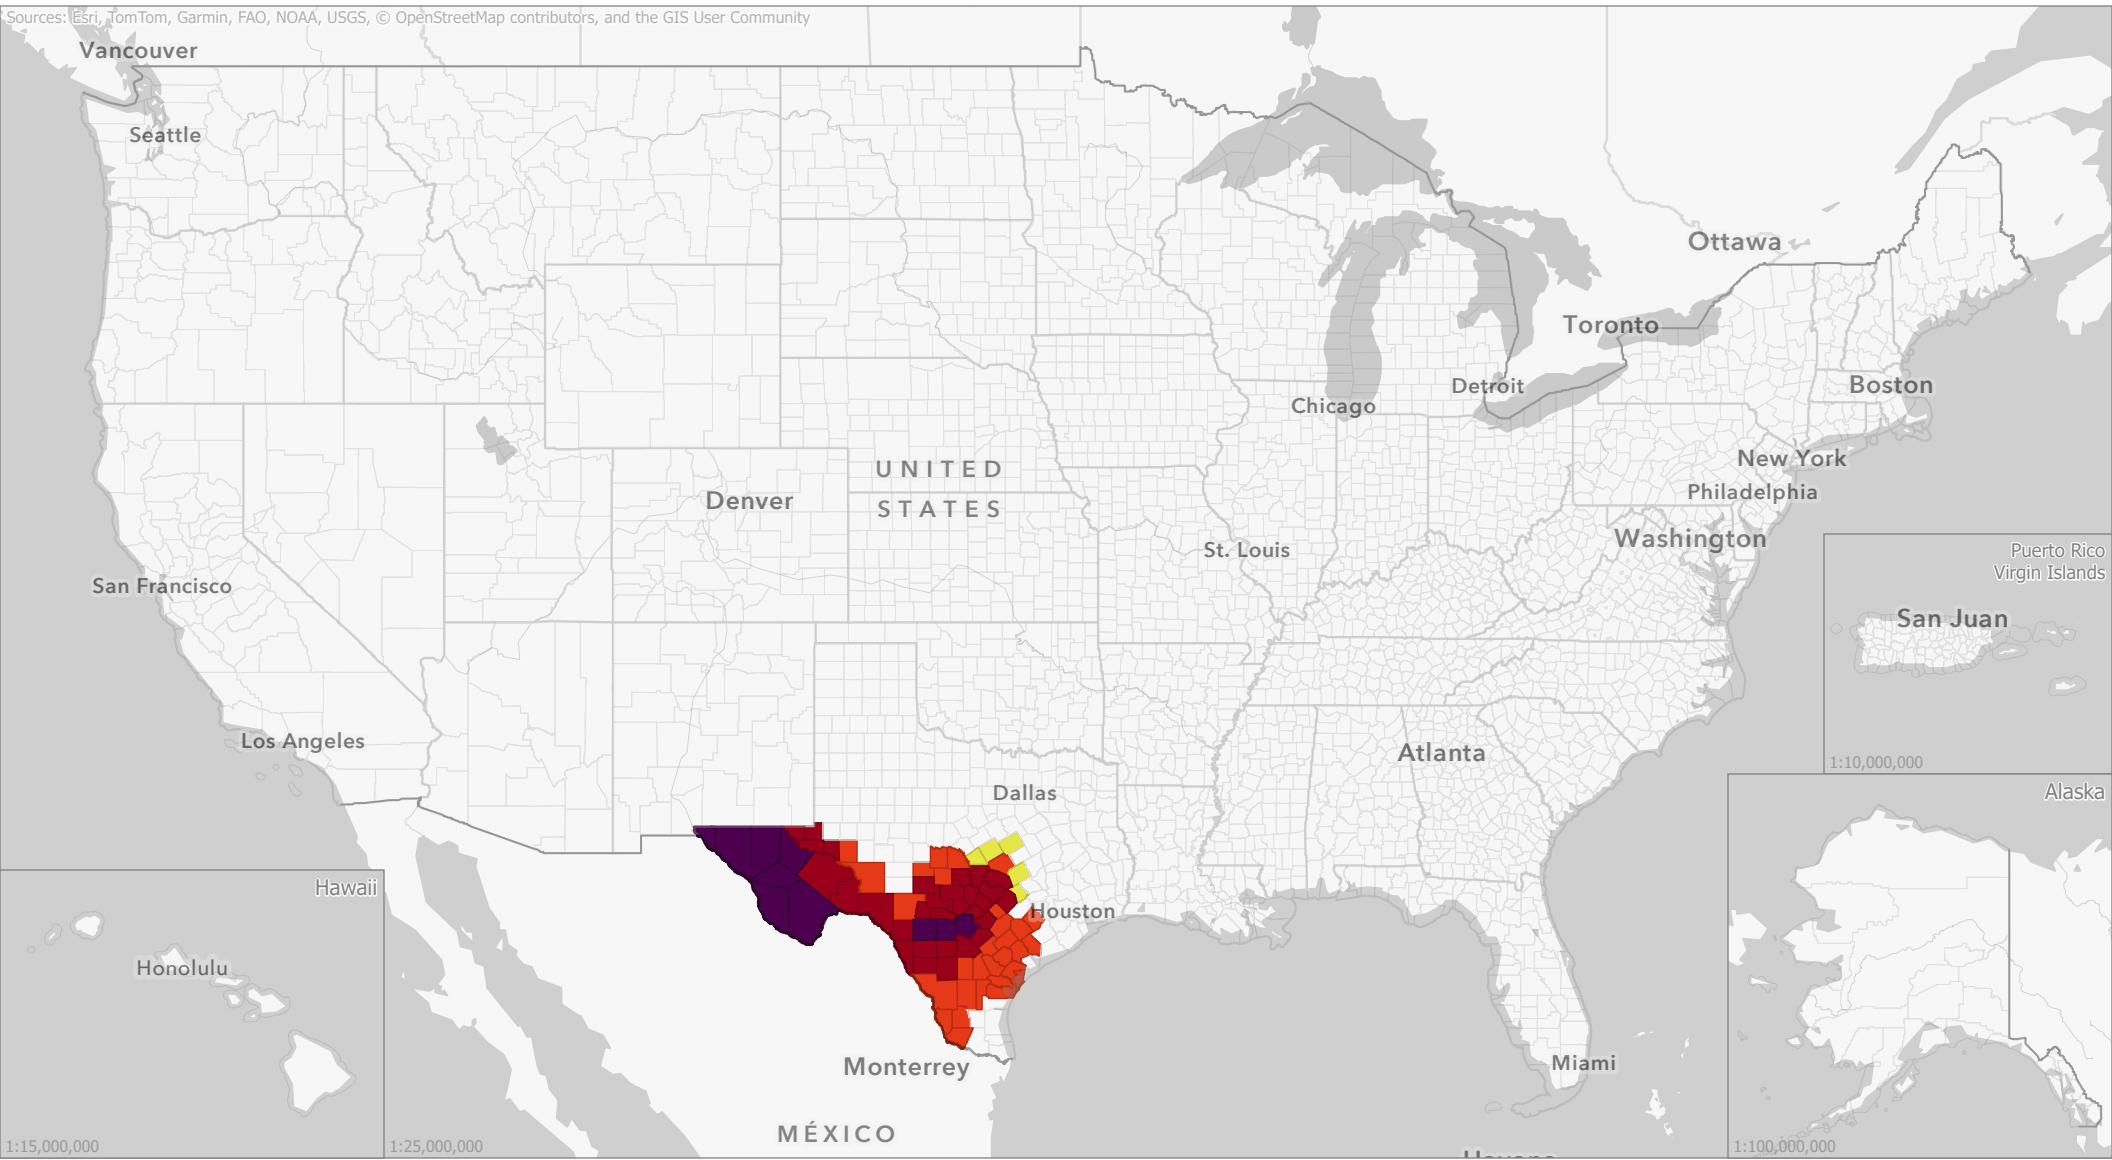

Livestock Forage Program

Short Season Spring Small Grains - 2025 Program Year

Sources: Esri, TomTom, Garmin, FAO, NOAA, USGS, © OpenStreetMap contributors, and the GIS User Community

Eligible County Payment Months