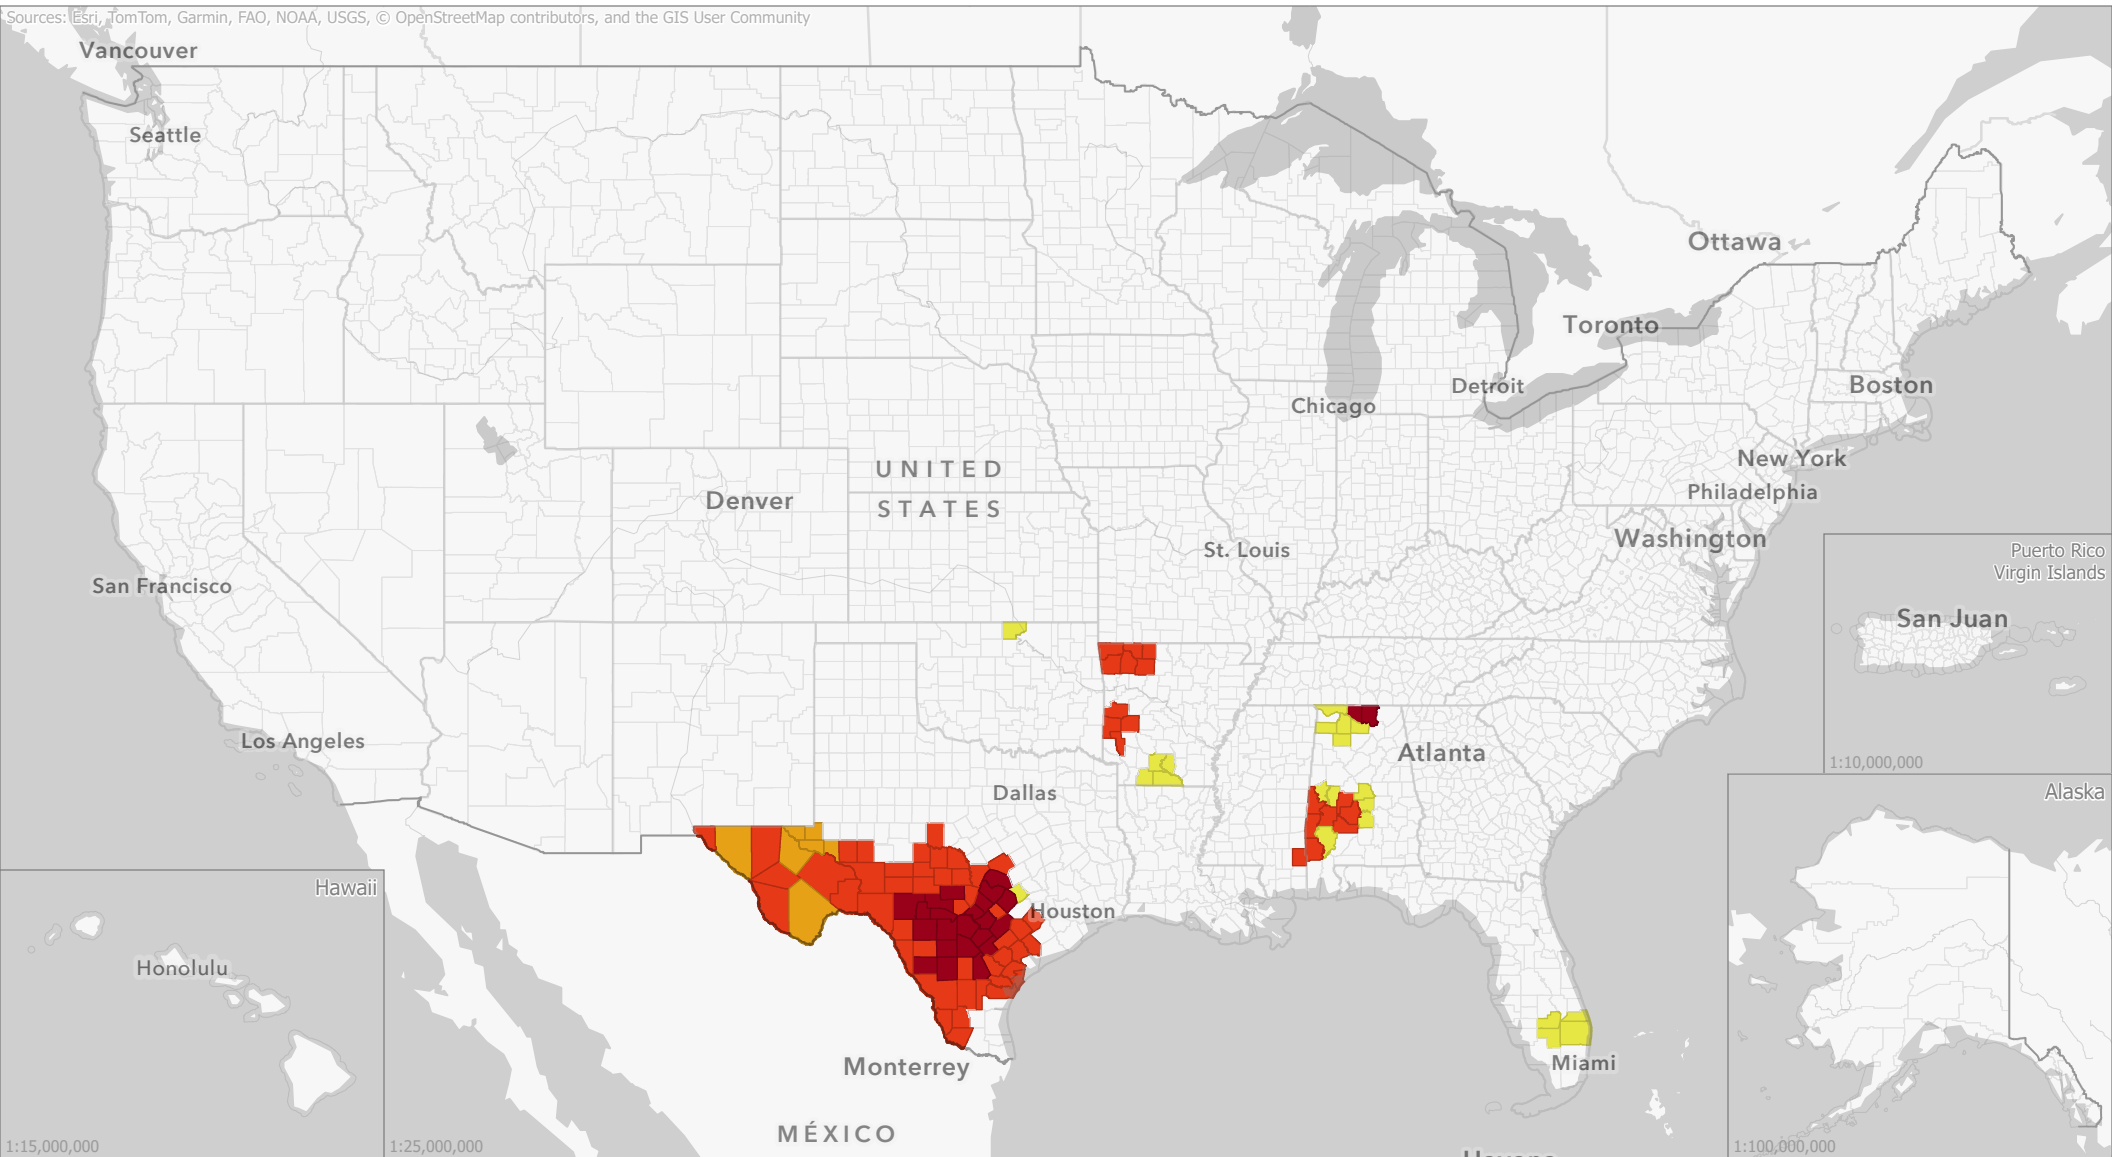

Livestock Forage Program Annual Rye Grass - 2025 Program Year

Sources: Esri, TomTom, Garmin, FAO, NOAA, USGS, © OpenStreetMap contributors, and the GIS User Community

Eligible County Payment Months

Data updated
April 03, 2025