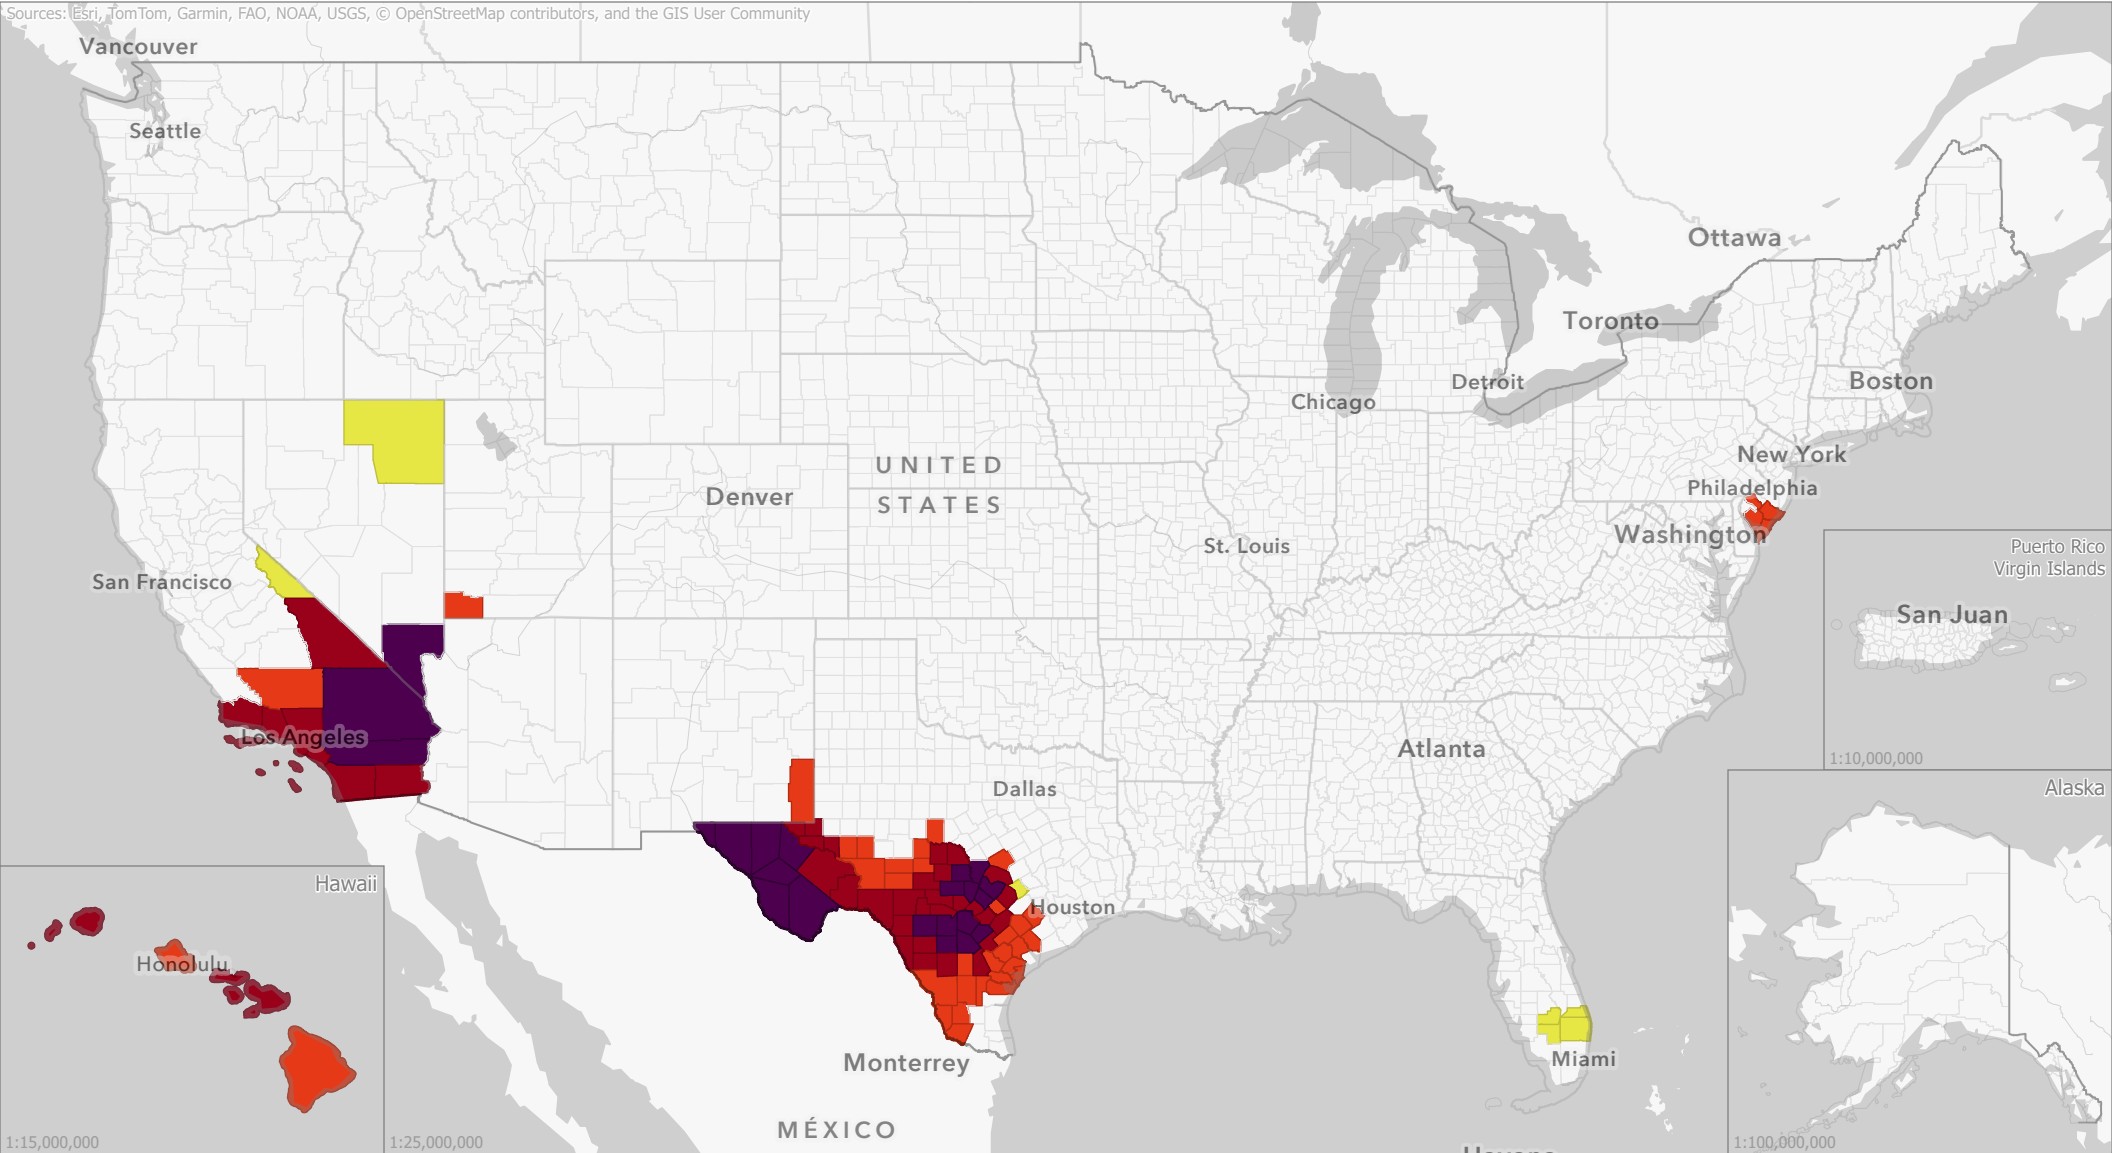

# Livestock Forage Program Full Season Improved - 2025 Program Year

Sources: Esri, TomTom, Garmin, FAO, NOAA, USGS, © OpenStreetMap contributors, and the GIS User Community

## Eligible County Payment Months

Data updated  
April 03, 2025