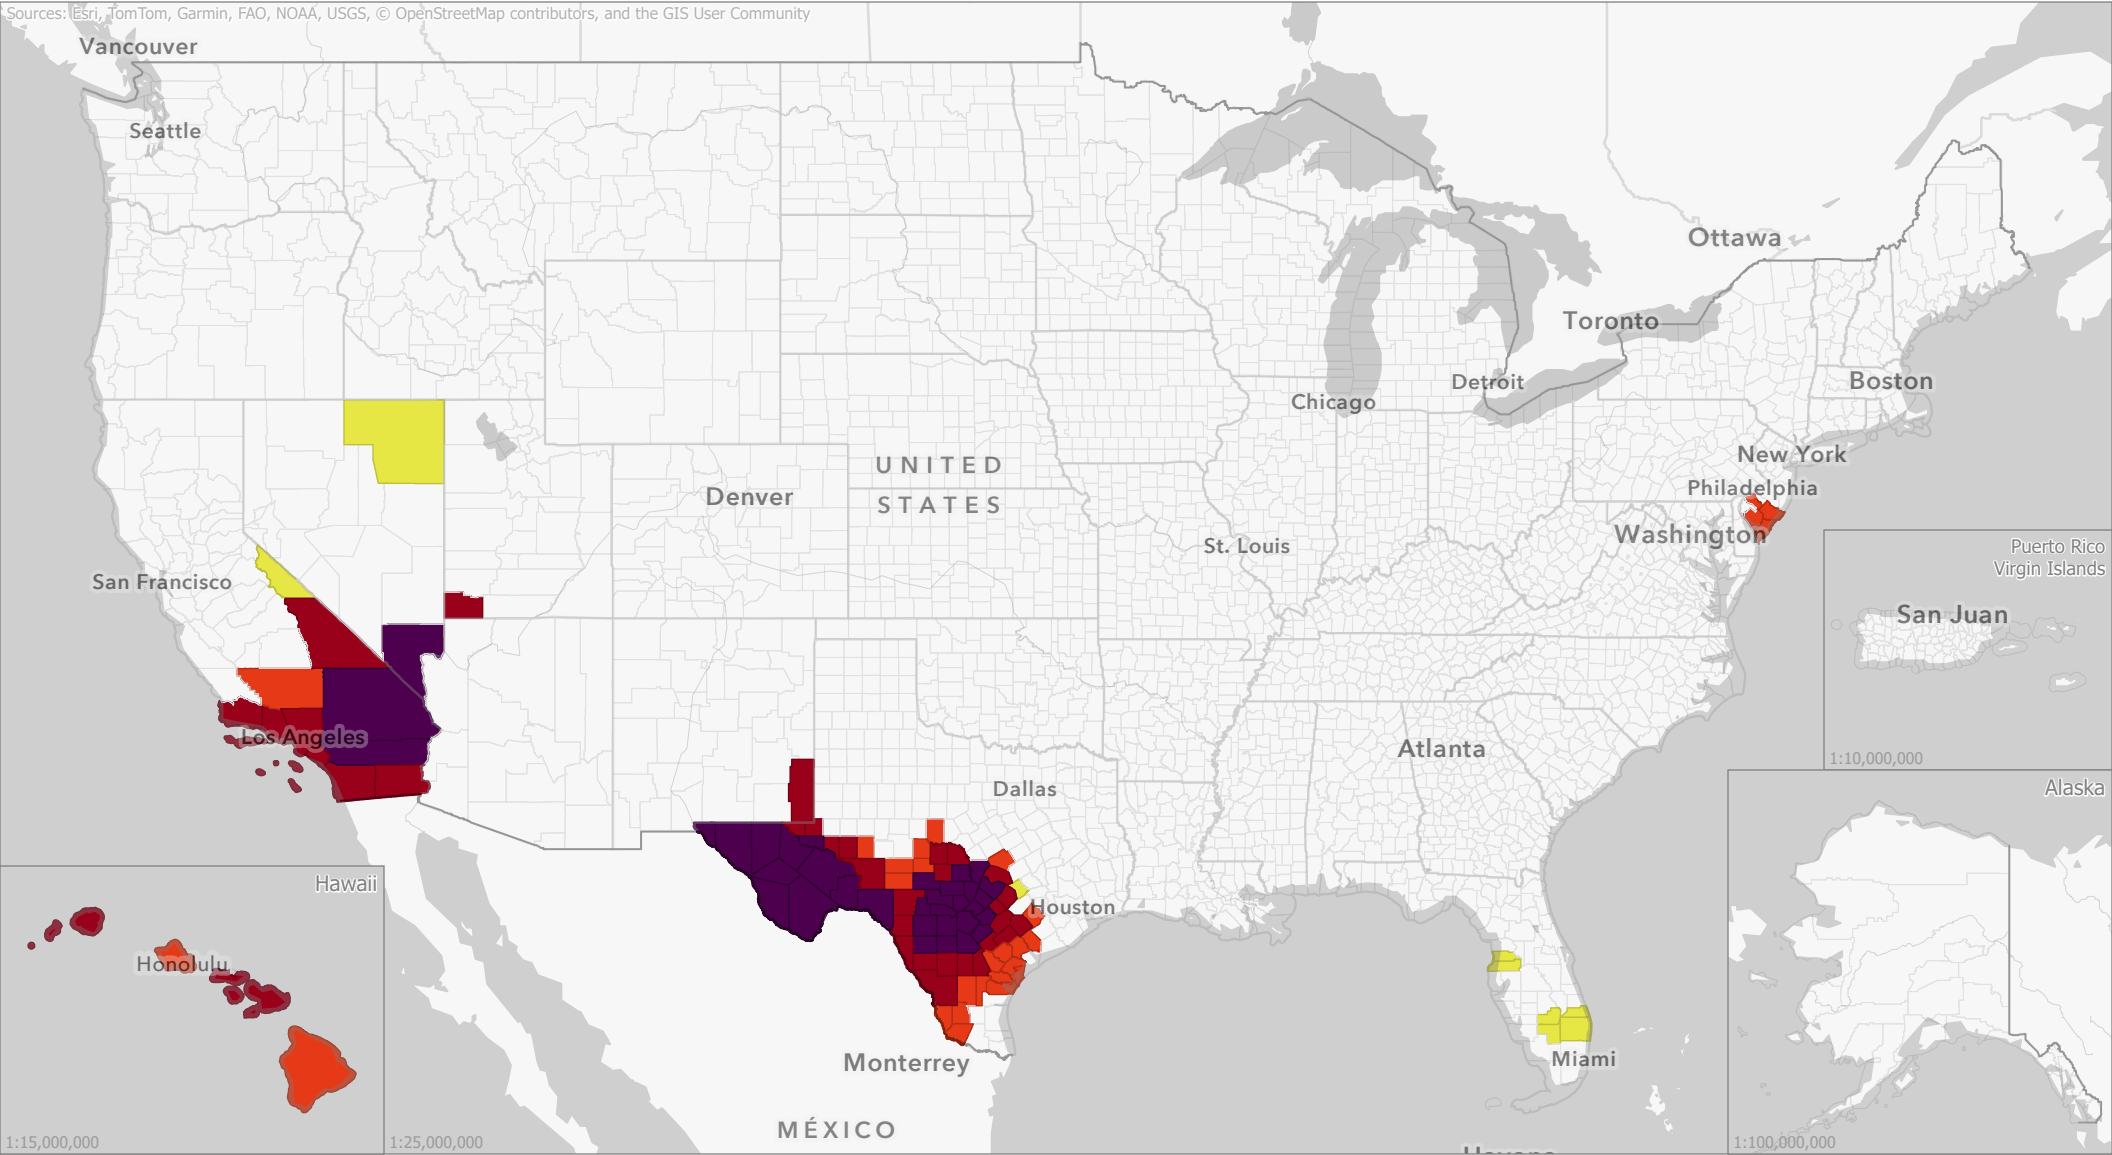

Livestock Forage Program

Full Season Improved - 2025 Program Year

Sources: Esri, TomTom, Garmin, FAO, NOAA, USGS, © OpenStreetMap contributors, and the GIS User Community

Eligible County Payment Months

Data updated
April 10, 2025