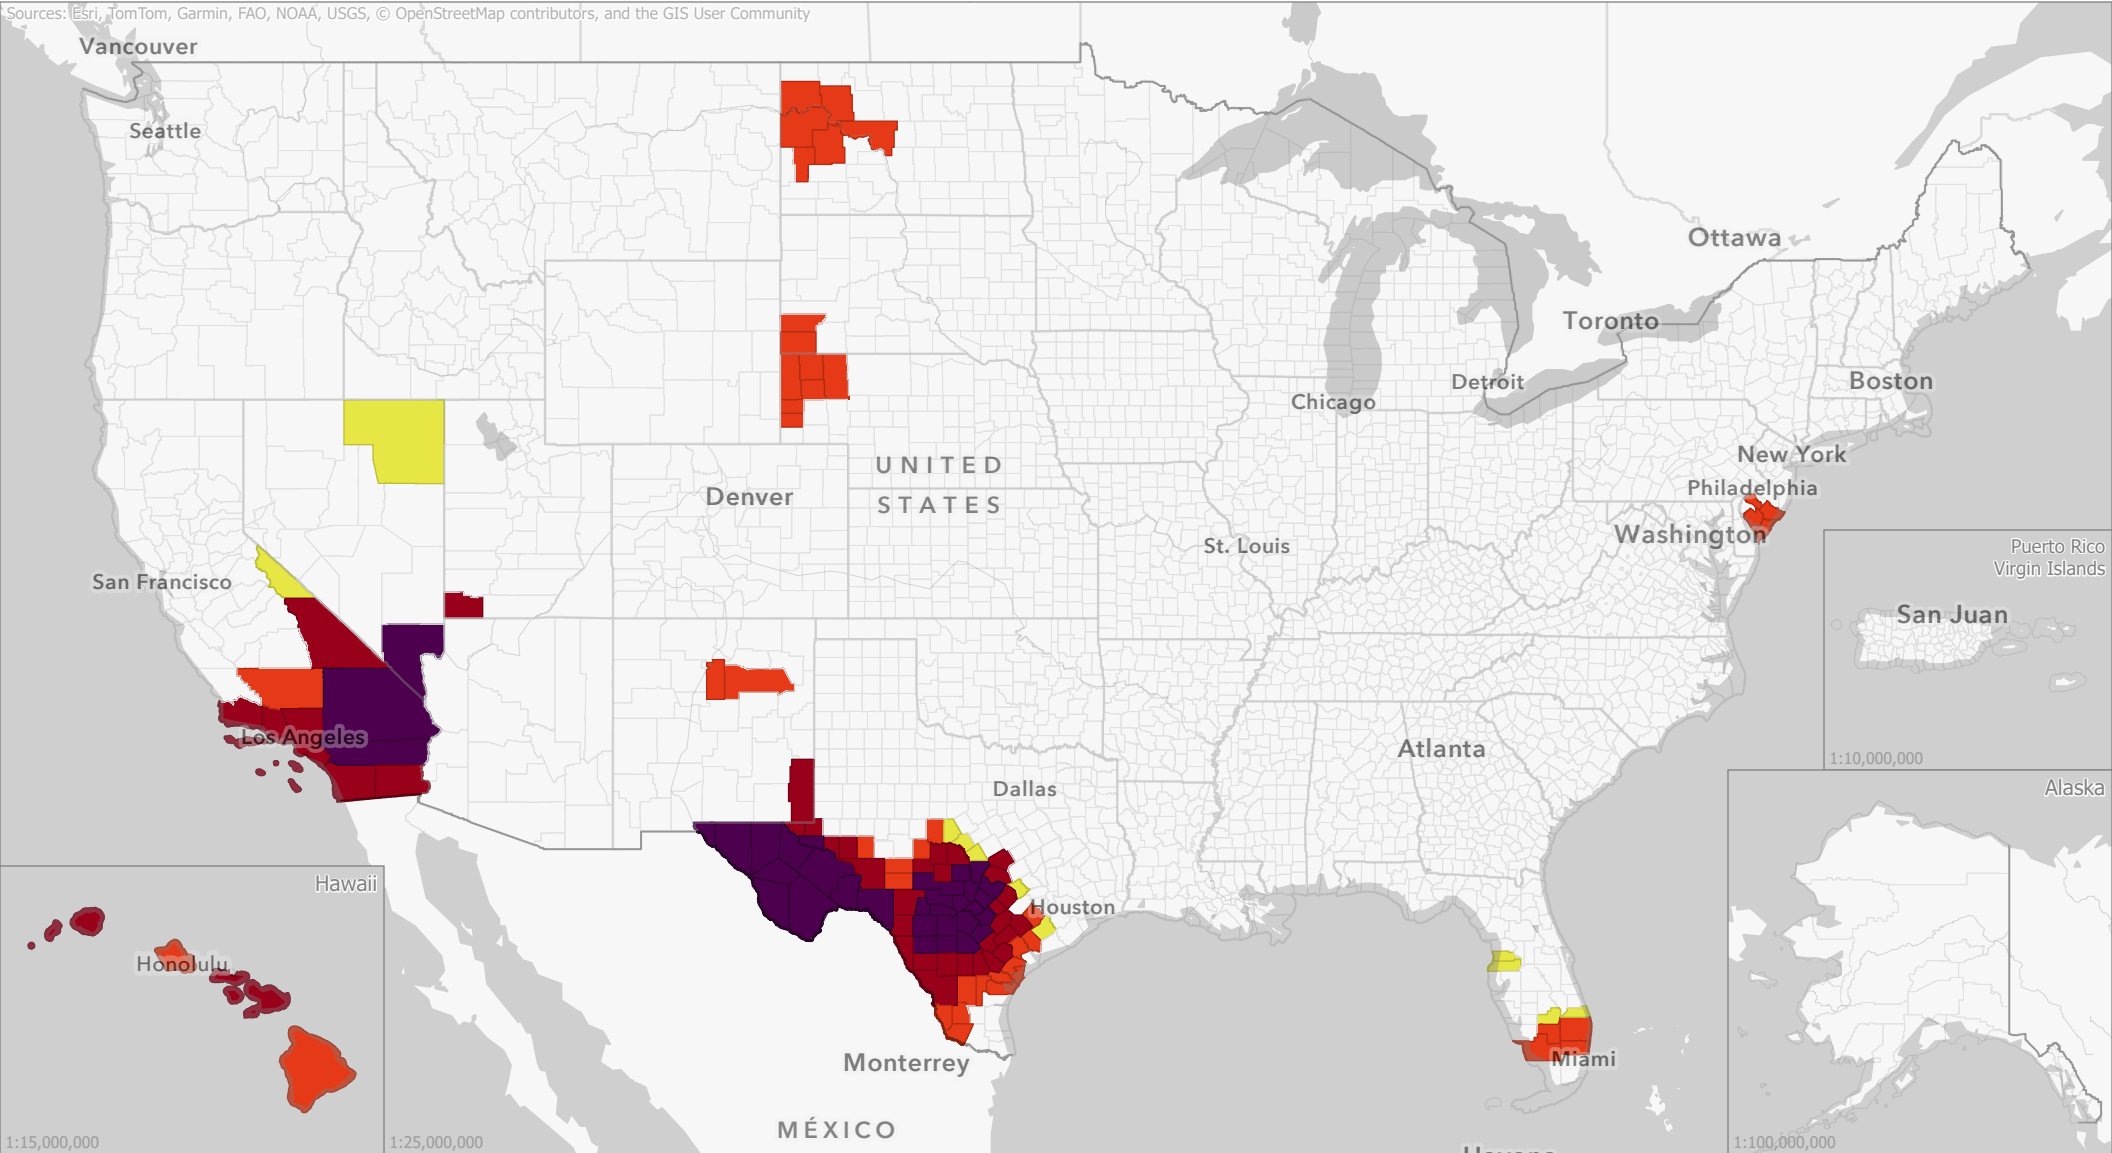

Livestock Forage Program

Full Season Improved - 2025 Program Year

Sources: Esri, TomTom, Garmin, FAO, NOAA, USGS, © OpenStreetMap contributors, and the GIS User Community

Eligible County Payment Months

Data updated
April 17, 2025