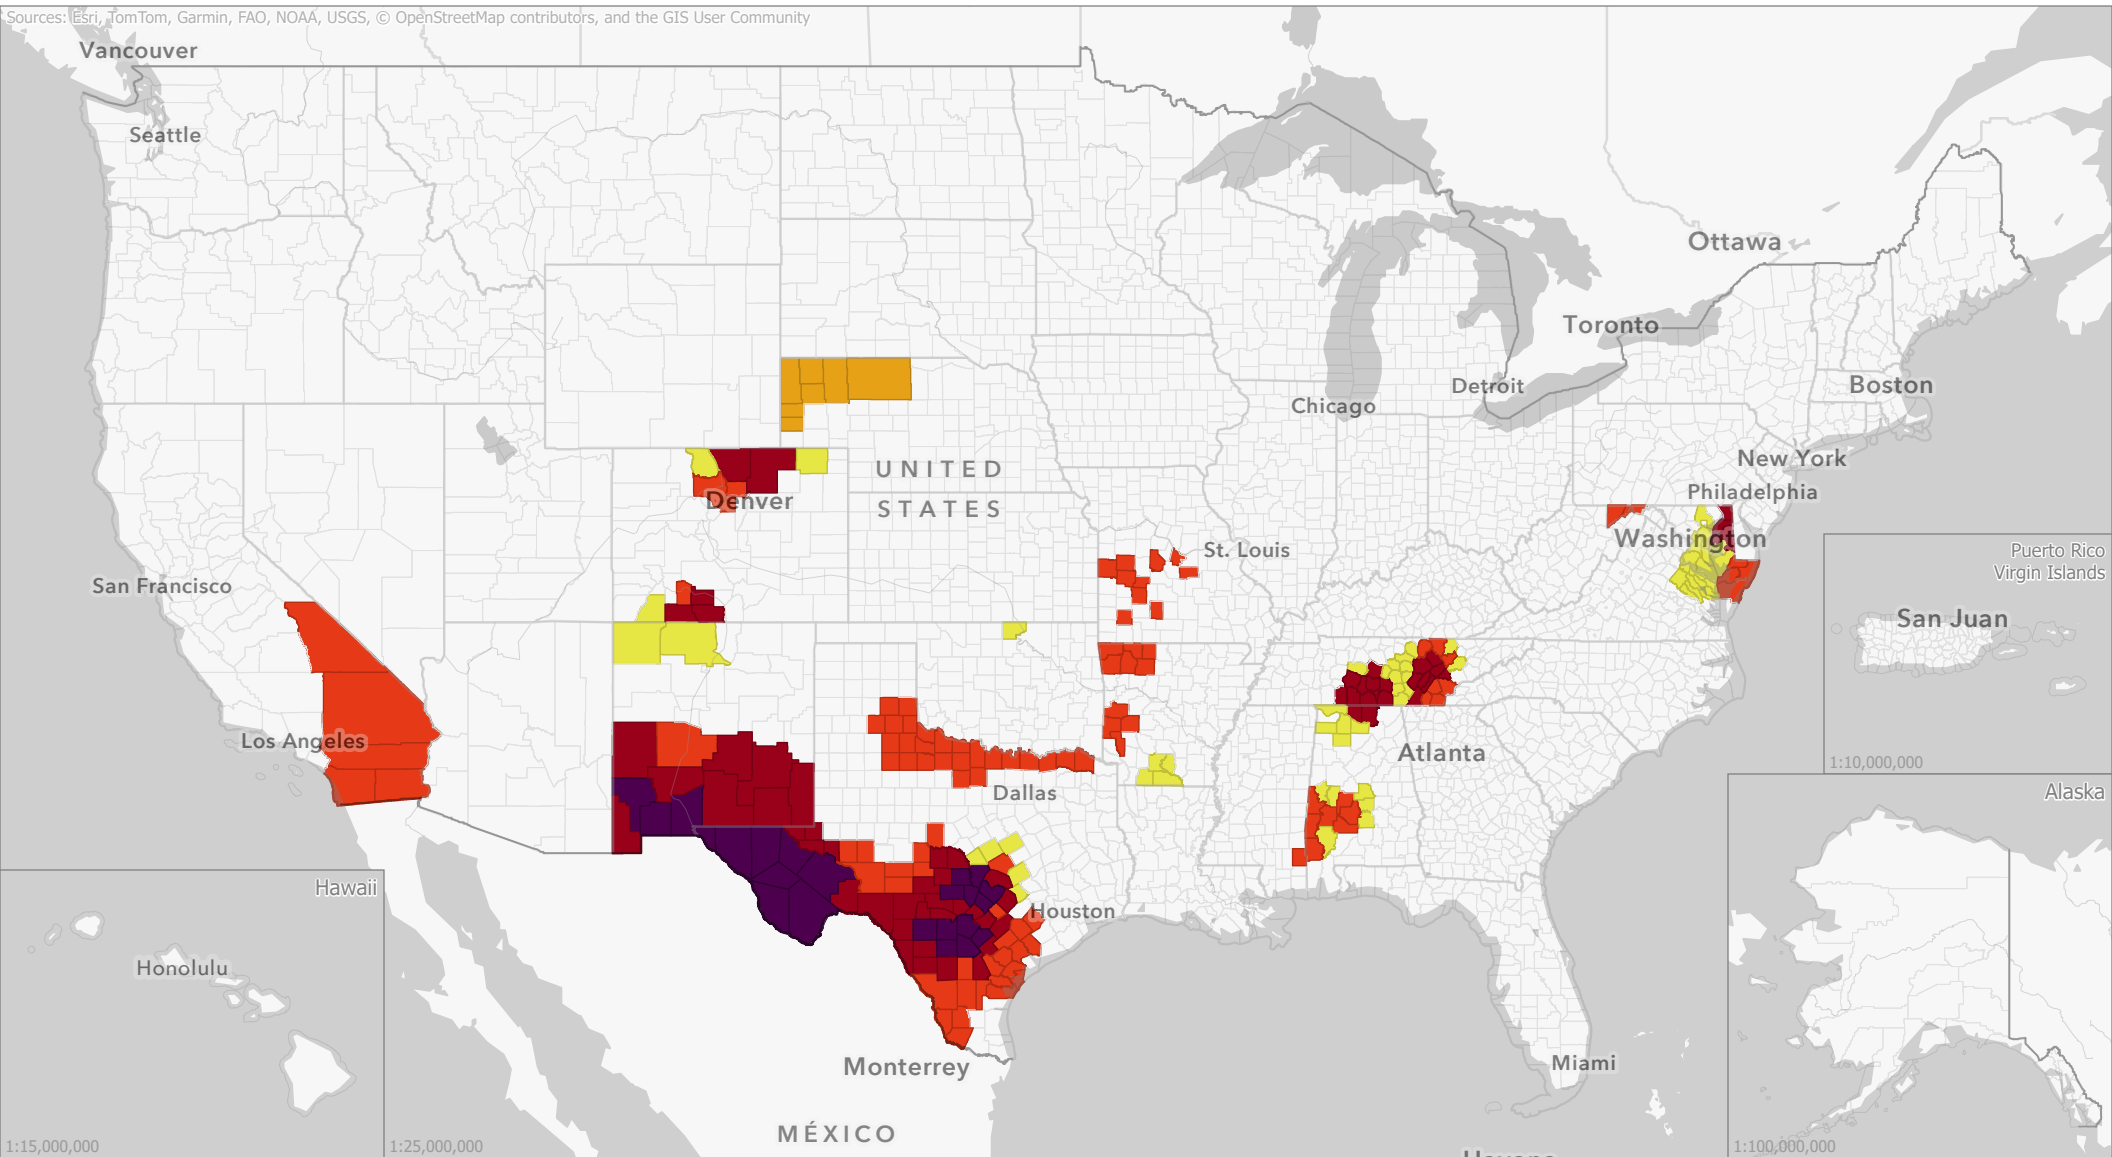

Livestock Forage Program

Long Season Small Grains - 2025 Program Year

Sources: Esri, TomTom, Garmin, FAO, NOAA, USGS, © OpenStreetMap contributors, and the GIS User Community

Eligible County Payment Months

Data updated
April 03, 2025