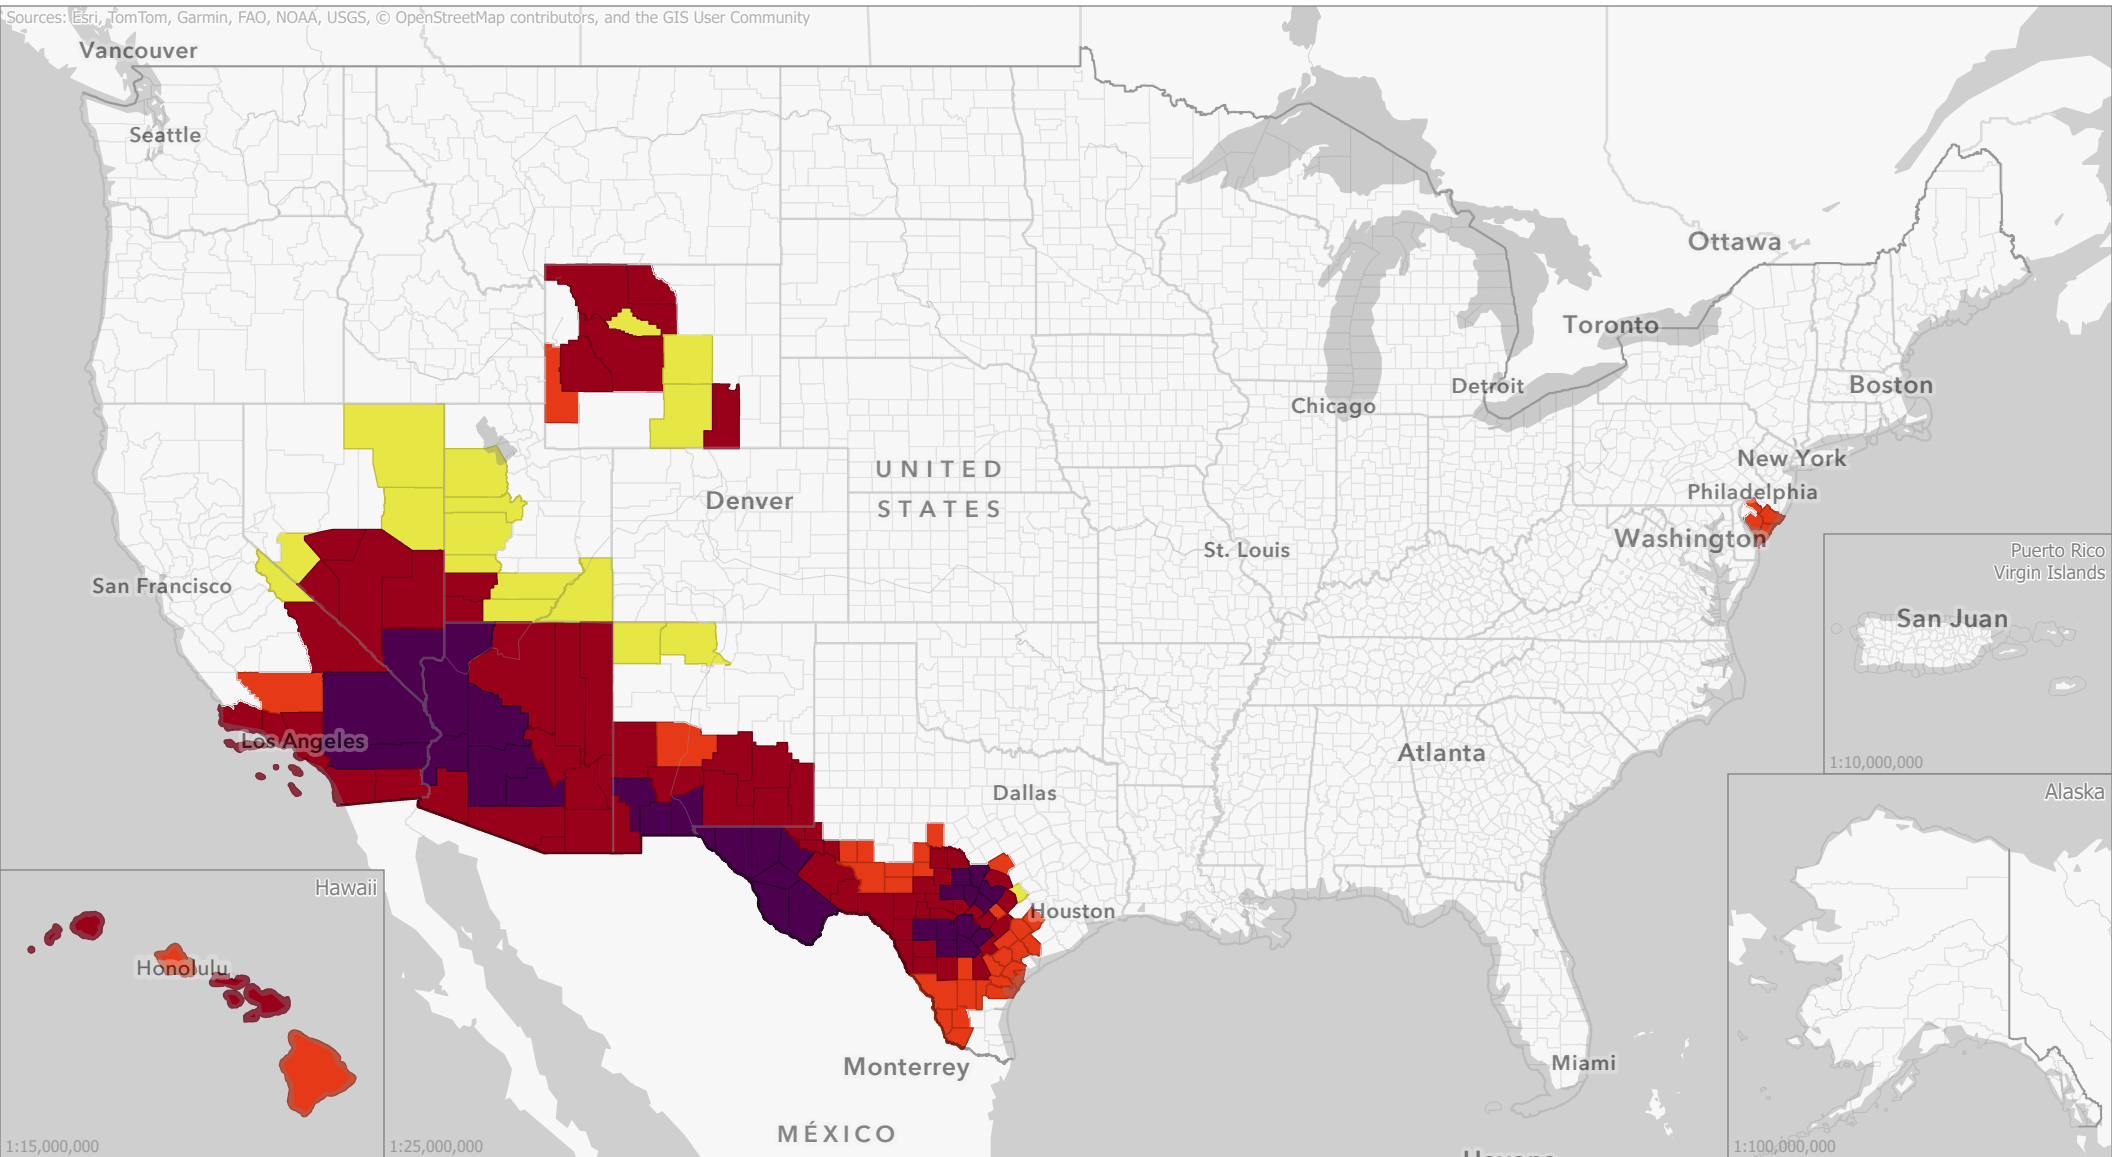

Livestock Forage Program Native Pasture - 2025 Program Year

Sources: Esri, TomTom, Garmin, FAO, NOAA, USGS, © OpenStreetMap contributors, and the GIS User Community

Eligible County Payment Months

Data updated
April 03, 2025