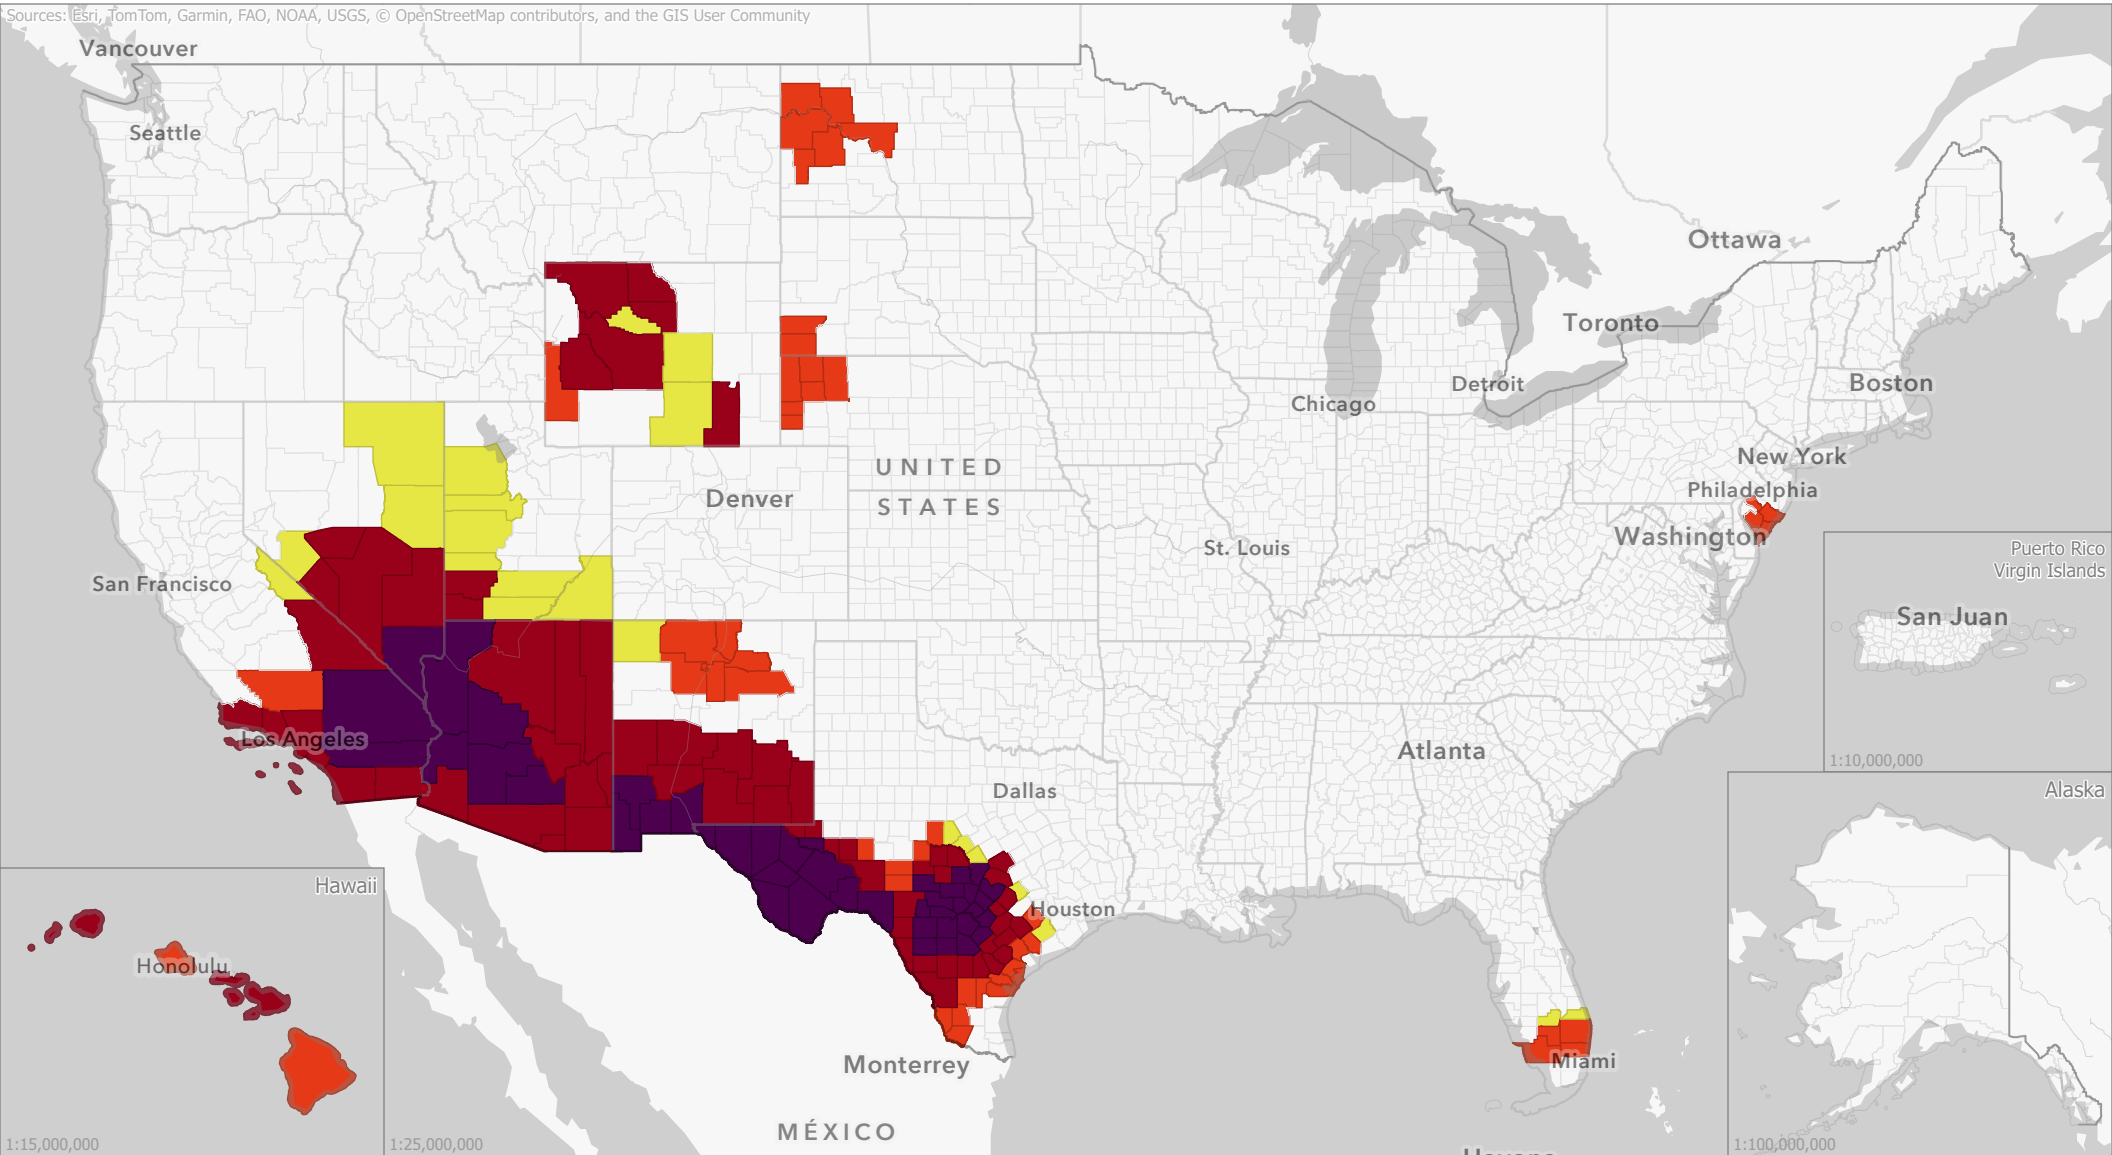

# Livestock Forage Program Native Pasture - 2025 Program Year

Sources: Esri, TomTom, Garmin, FAO, NOAA, USGS, © OpenStreetMap contributors, and the GIS User Community

## Eligible County Payment Months

Data updated  
April 17, 2025