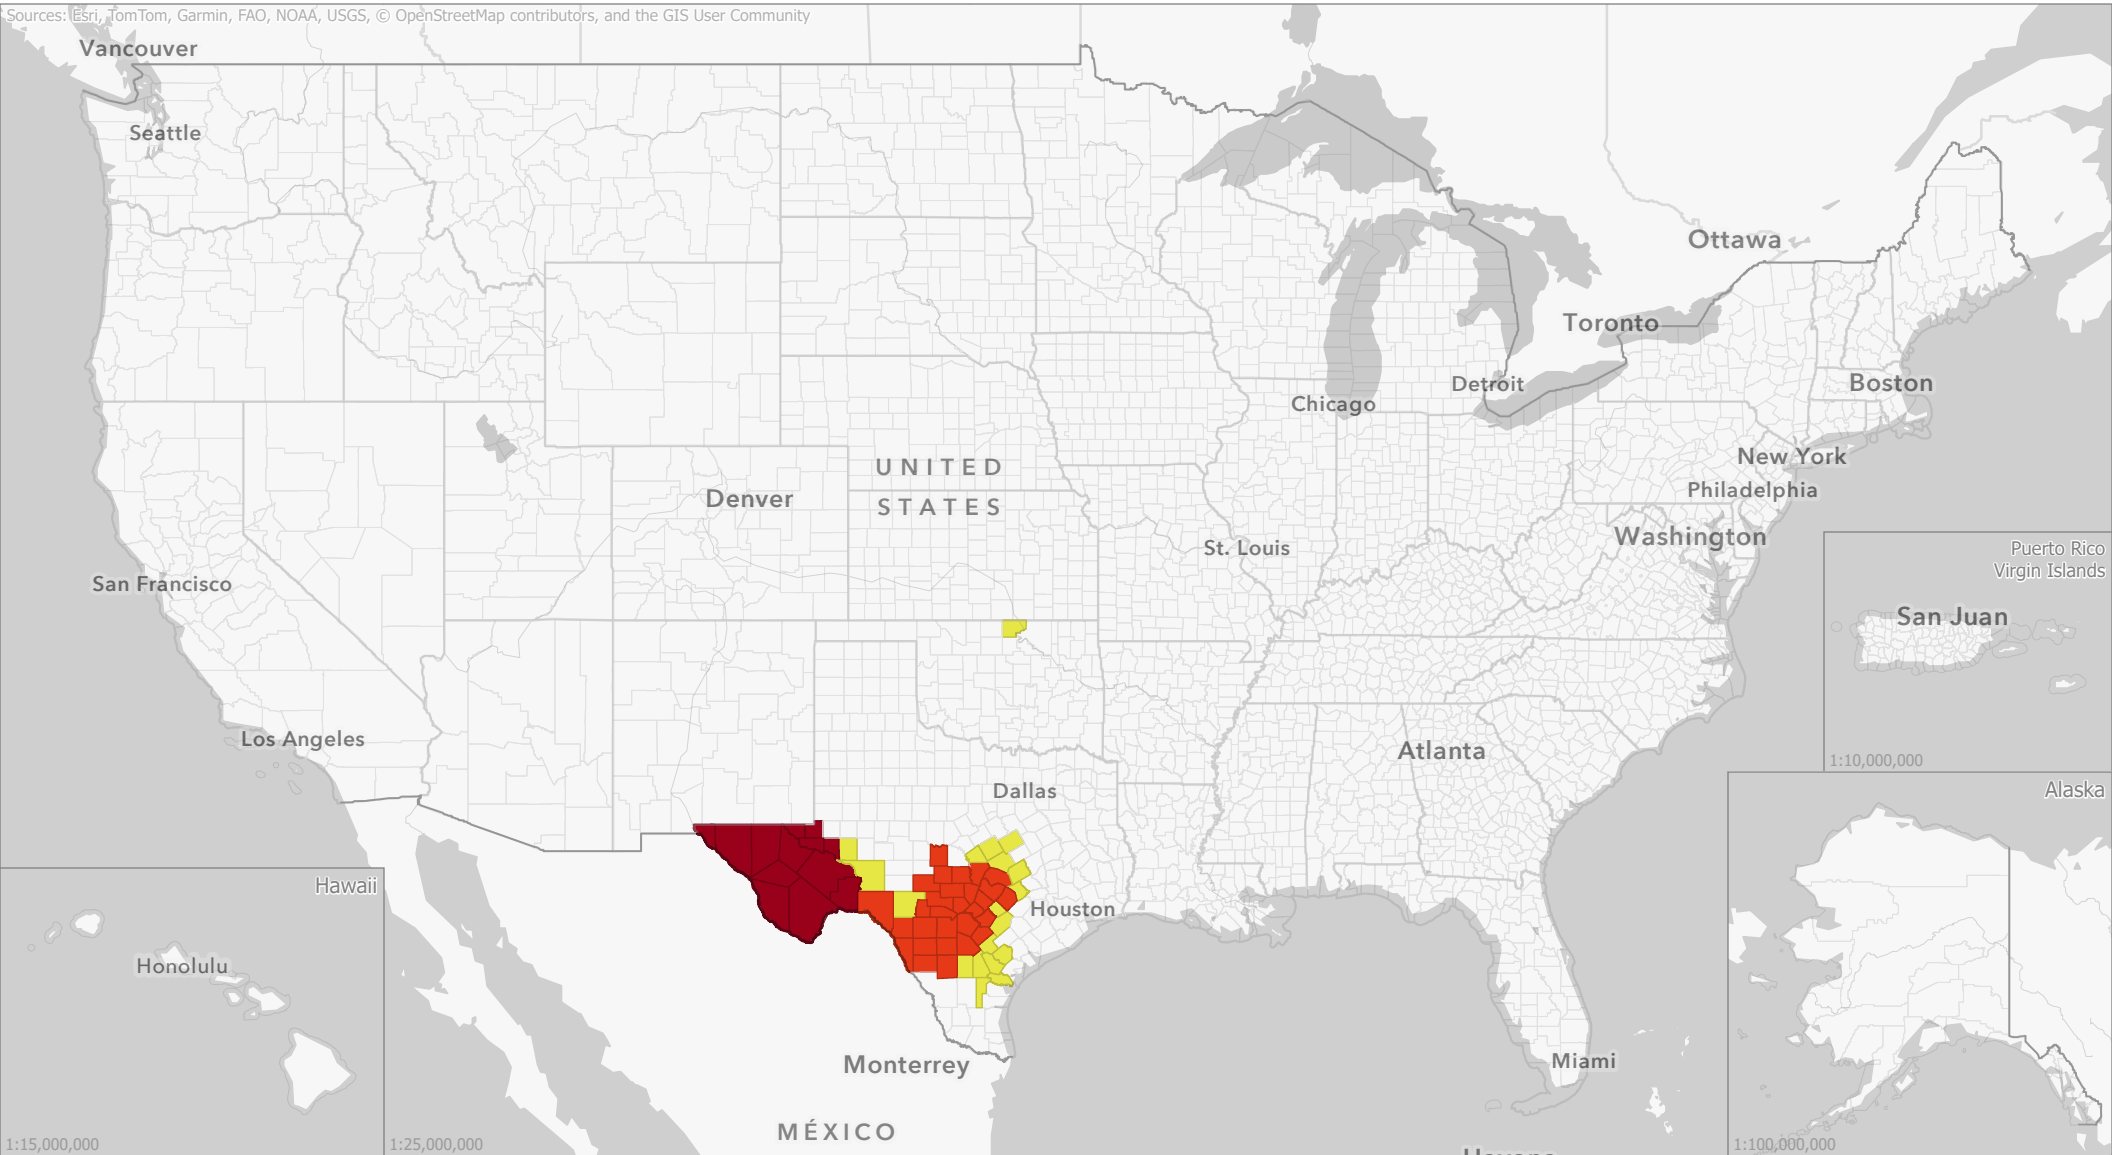

Livestock Forage Program

Short Season Fall Winter Small Grains - 2025 Program Year

Sources: Esri, TomTom, Garmin, FAO, NOAA, USGS, © OpenStreetMap contributors, and the GIS User Community

Eligible County Payment Months