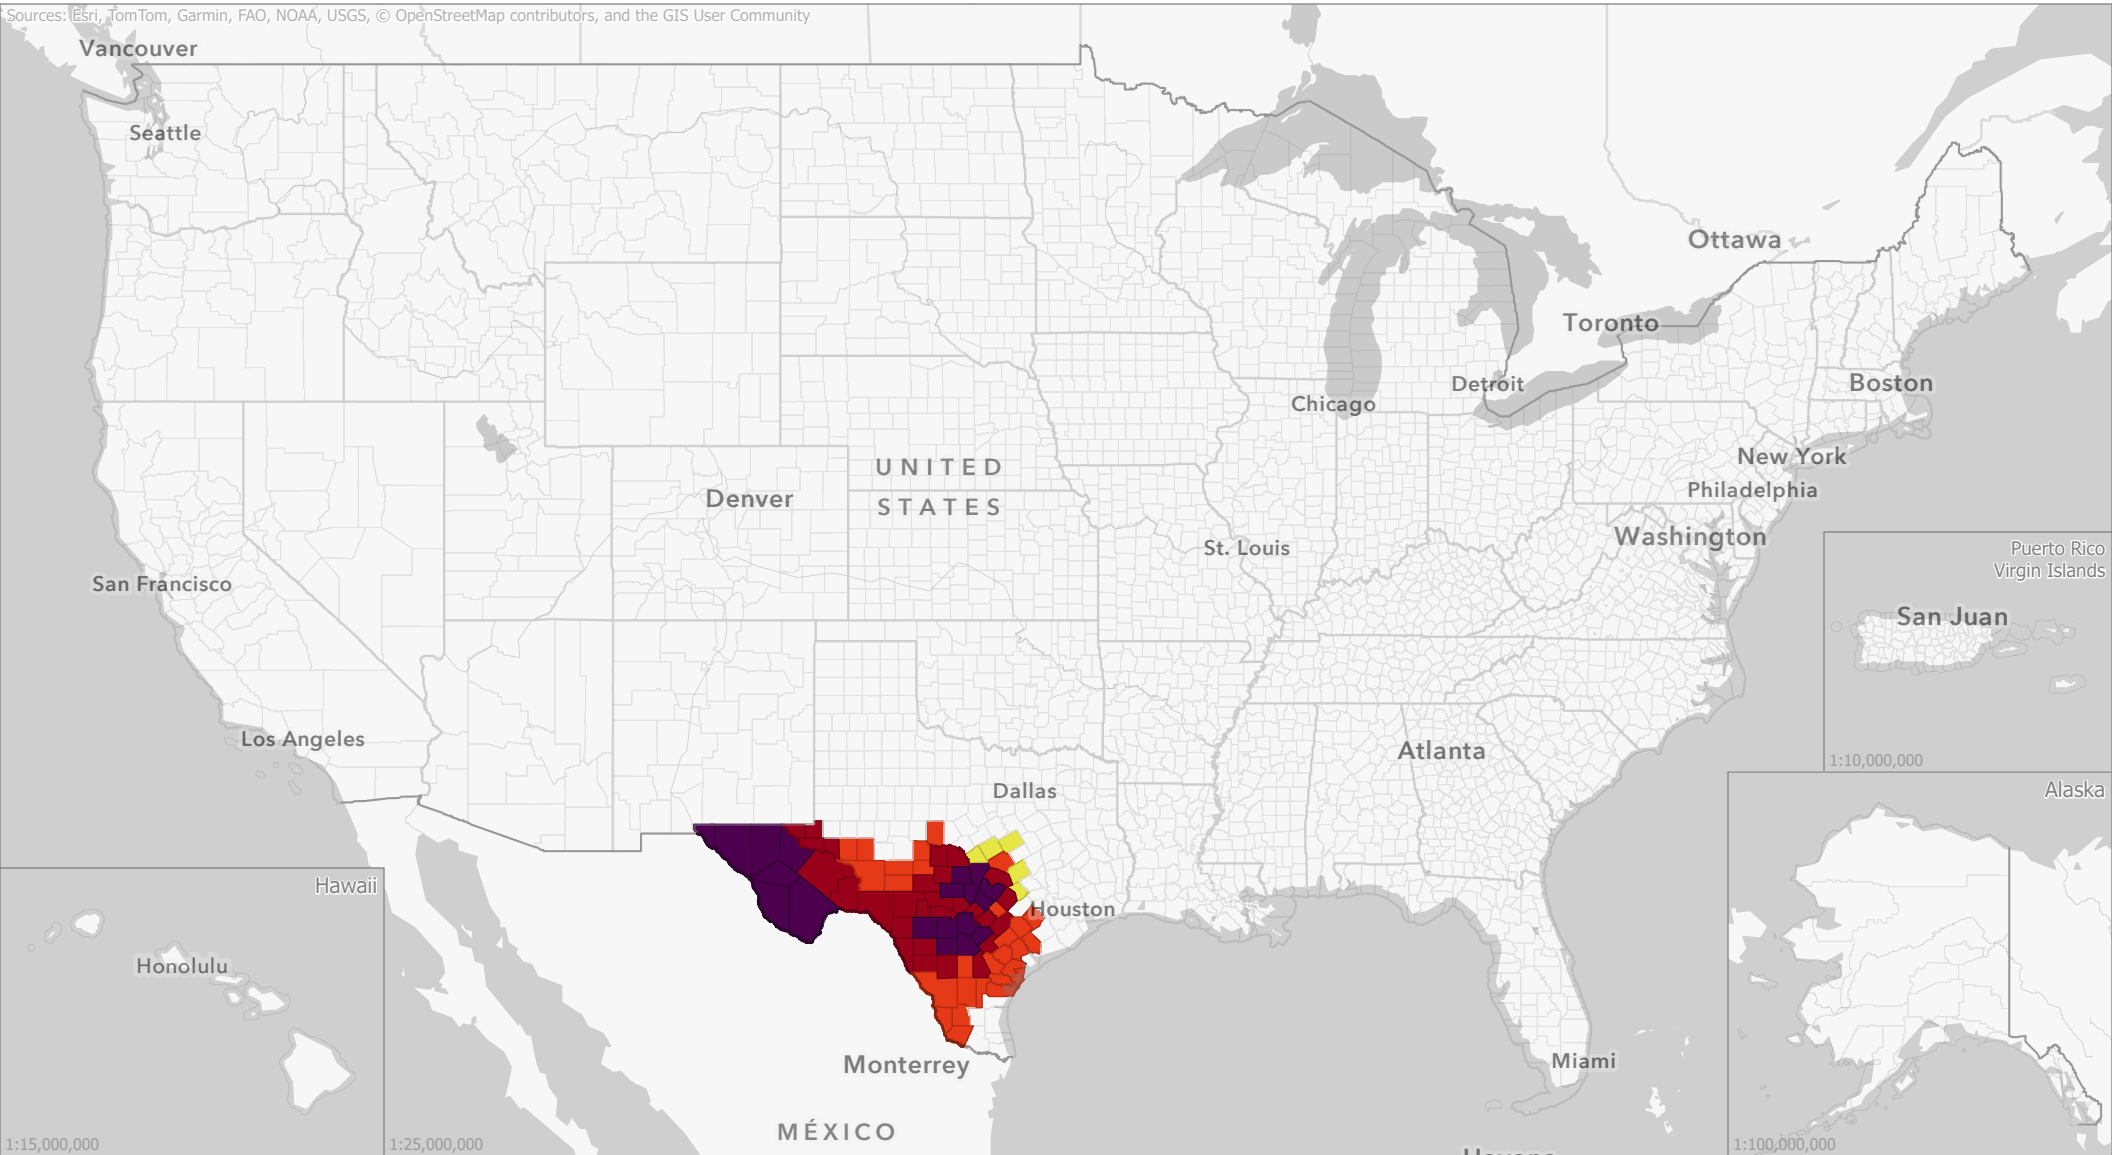

Livestock Forage Program

Short Season Spring Small Grains - 2025 Program Year

Sources: Esri, TomTom, Garmin, FAO, NOAA, USGS, © OpenStreetMap contributors, and the GIS User Community

Eligible County Payment Months