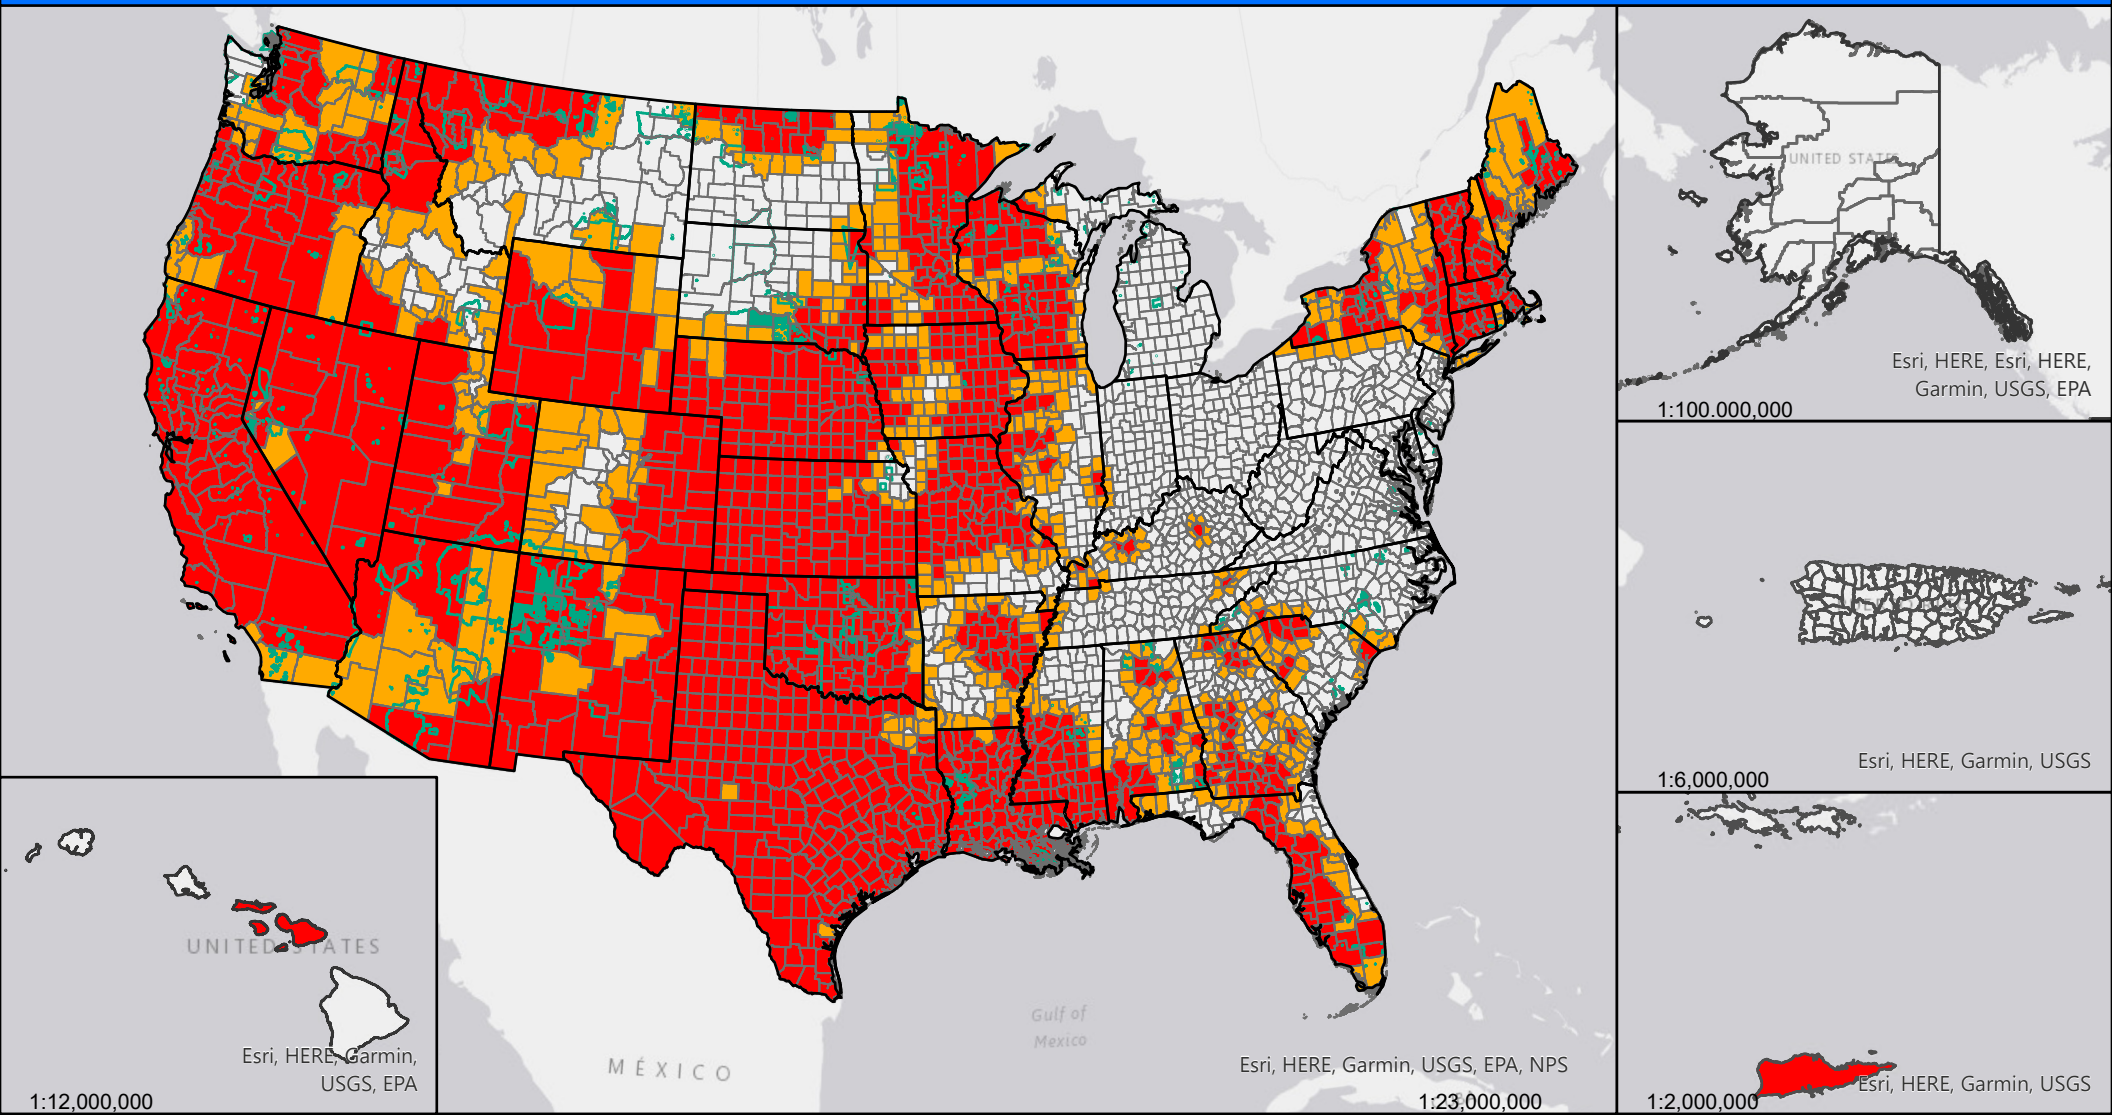

Secretarial Disaster Designations - CY 2023

Primary and Contiguous Counties Designated for Crop Disaster Losses

All Secretarial Designations as of October 4, 2023

Total All Crop Approval Designations

- State Boundary
- County Boundary
- Tribal Lands
- Primary Counties: 1,321
- Contiguous Counties: 612