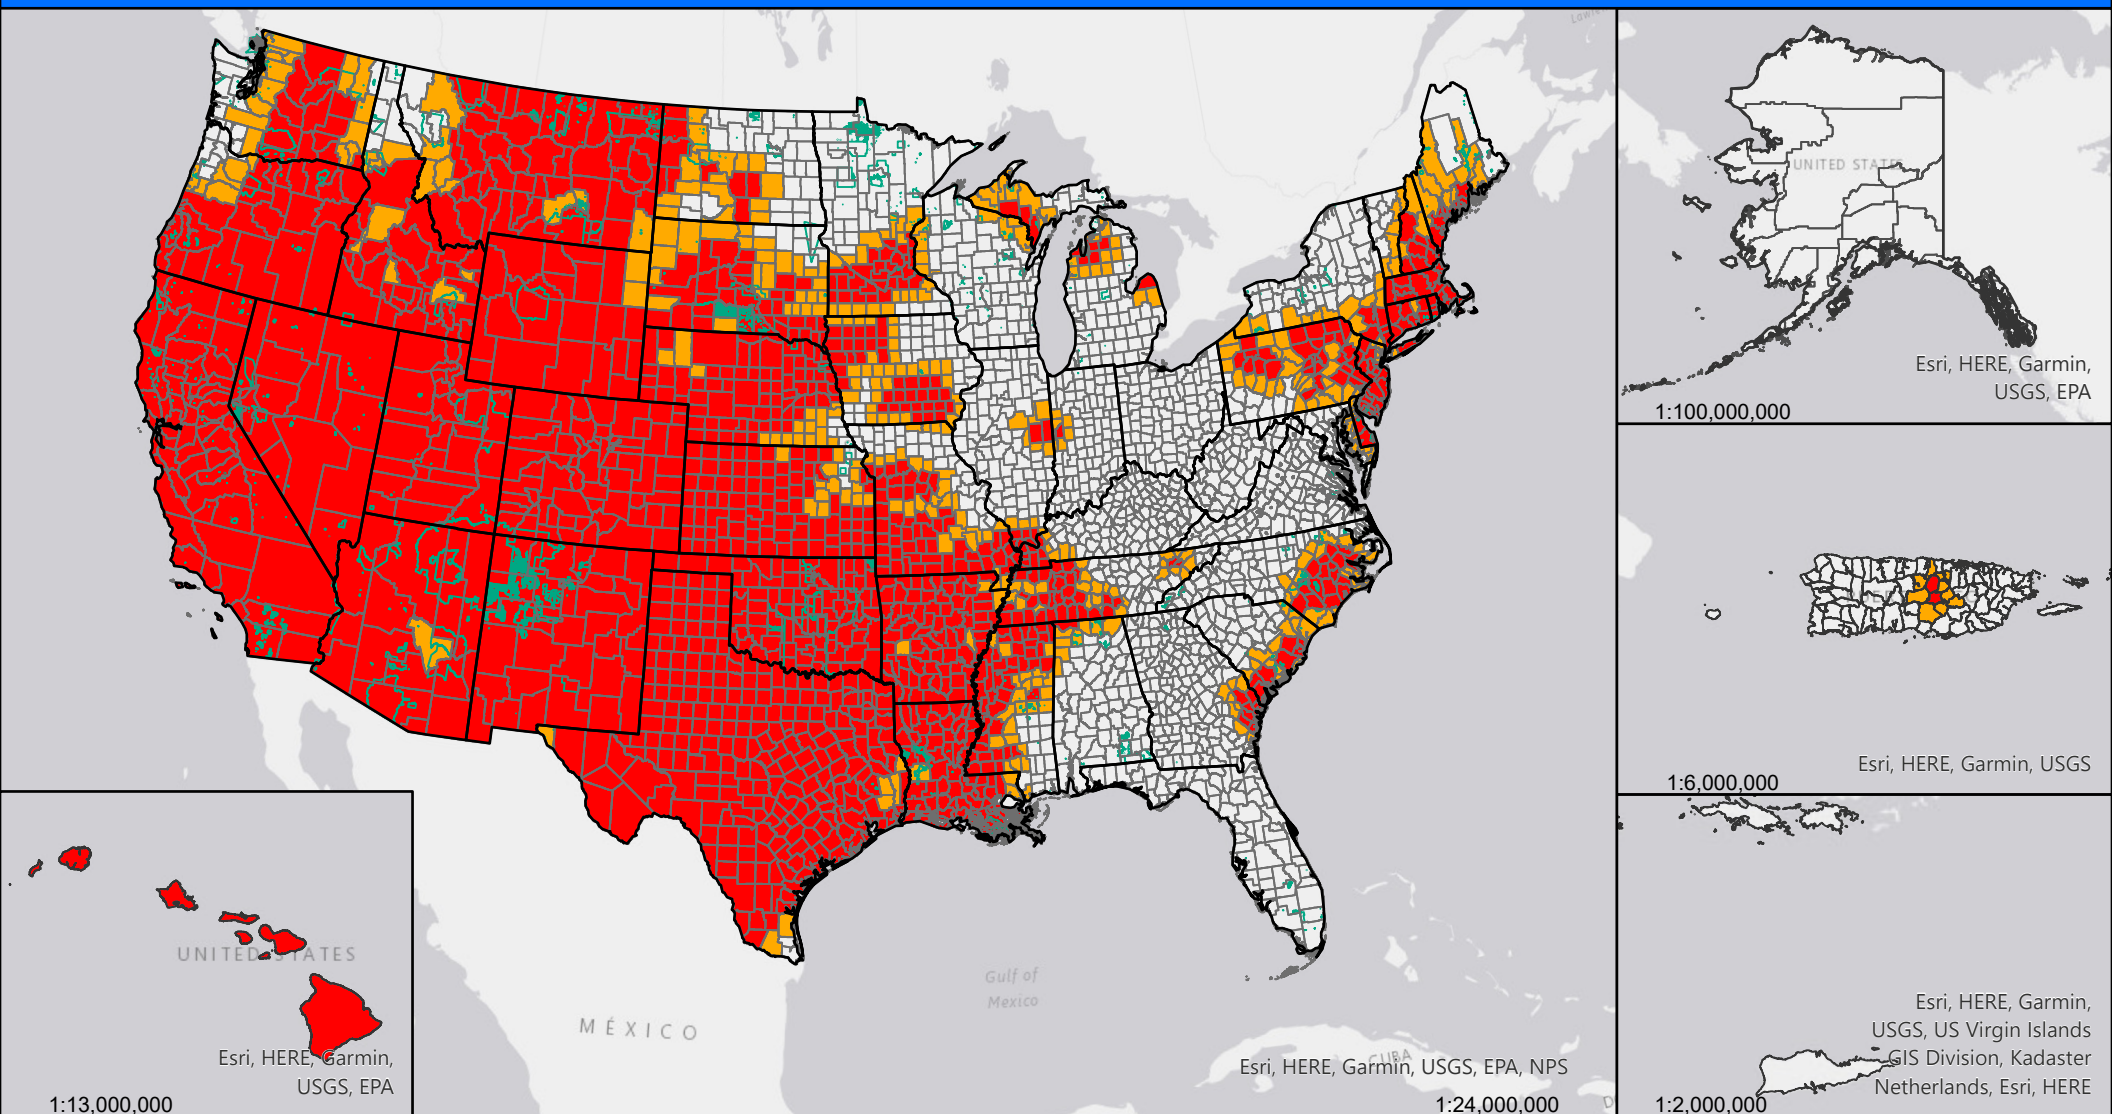

# 2022 Secretarial Drought Designations - All Drought

## Secretarial Drought Designations for 2022

Disaster Incidences as of April 12, 2023

- State Boundary
- County Boundary
- Tribal Lands
- Primary Counties: 1,355
- Contiguous Counties: 423

United States Department of Agriculture  
Farm Service Agency  
Program Delivery/Safety Net Division  
April 12, 2023