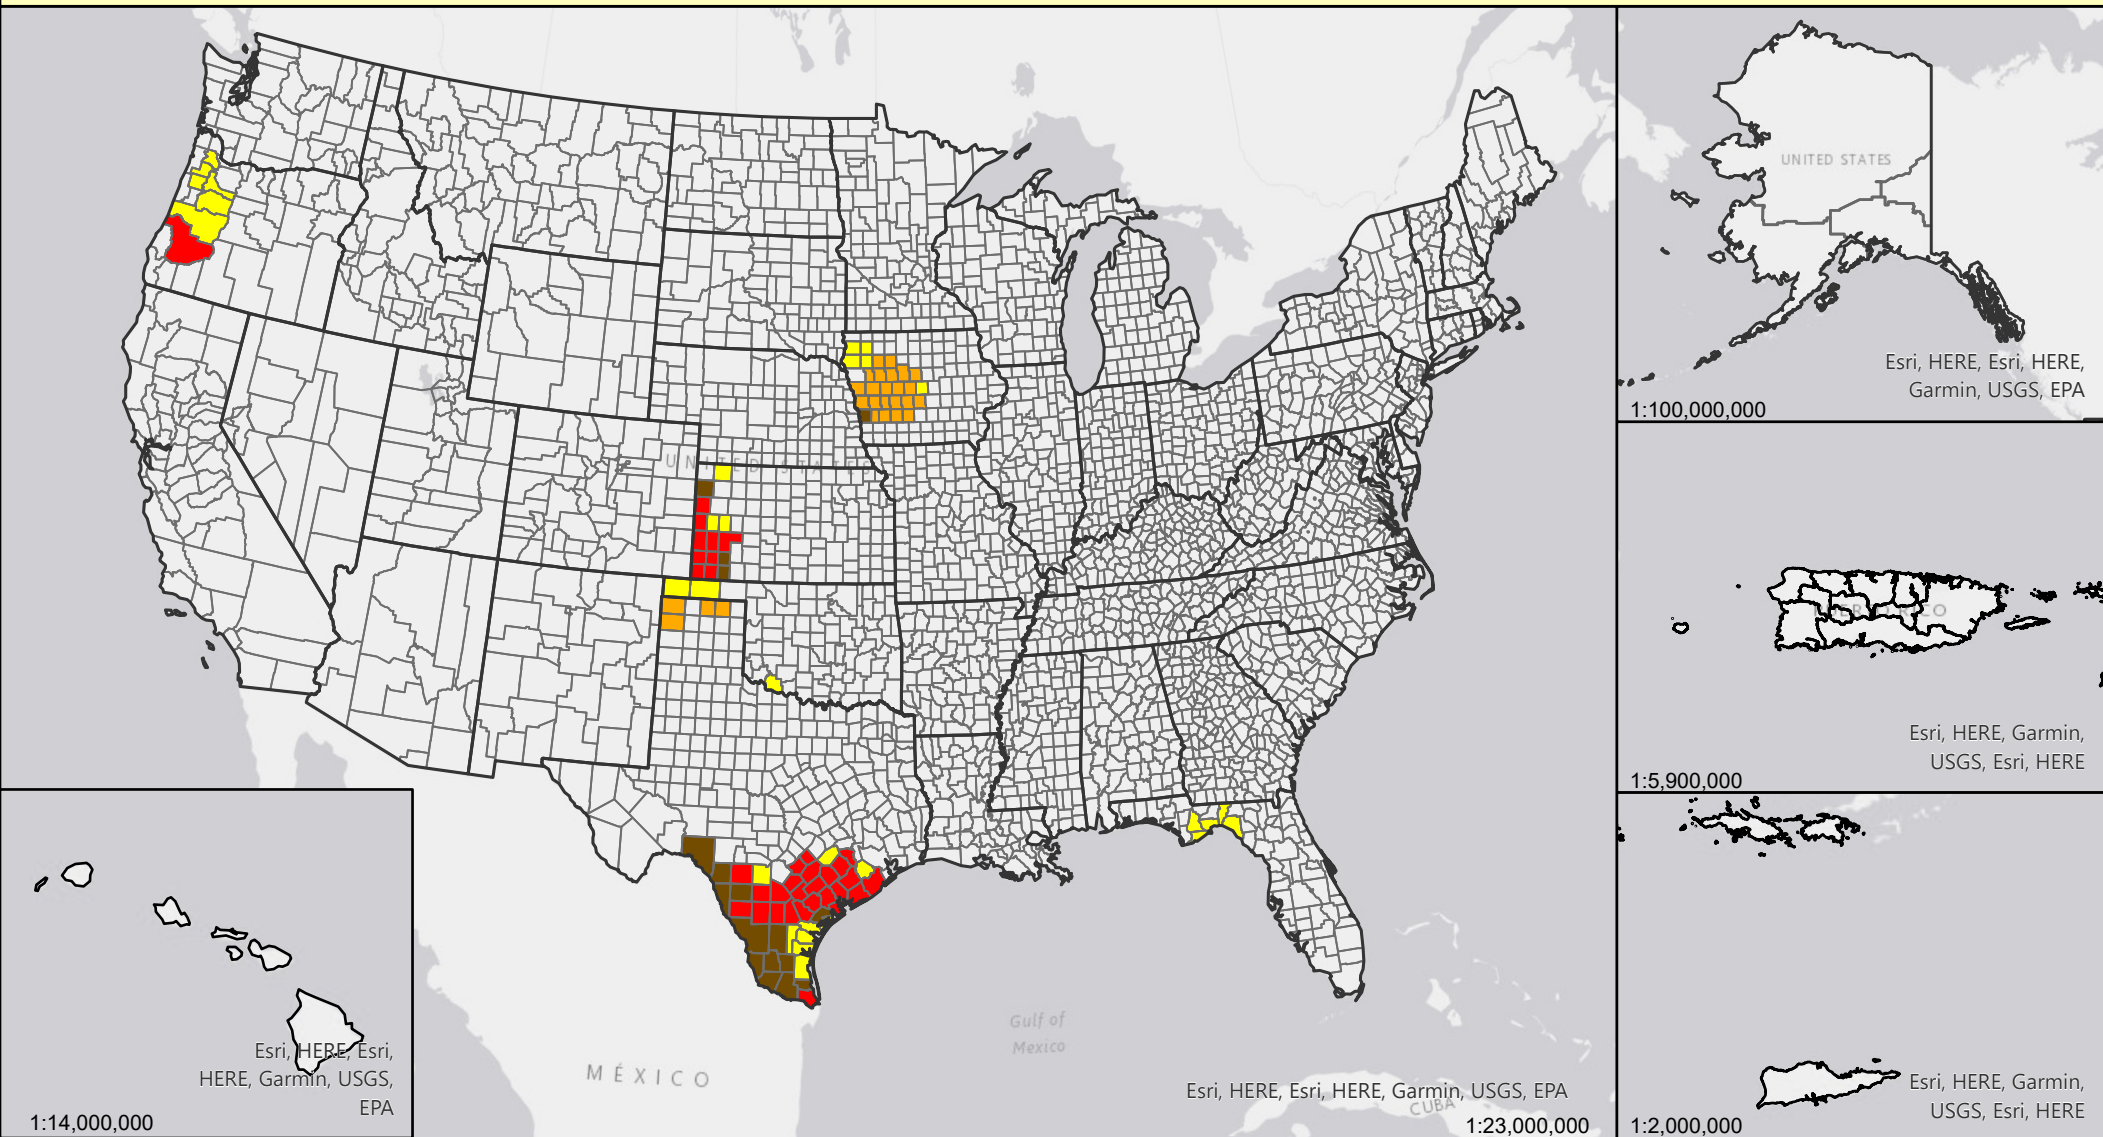

Livestock Forage Program Annual Rye Grass - 2020 Program Year

Eligible County Payment Months