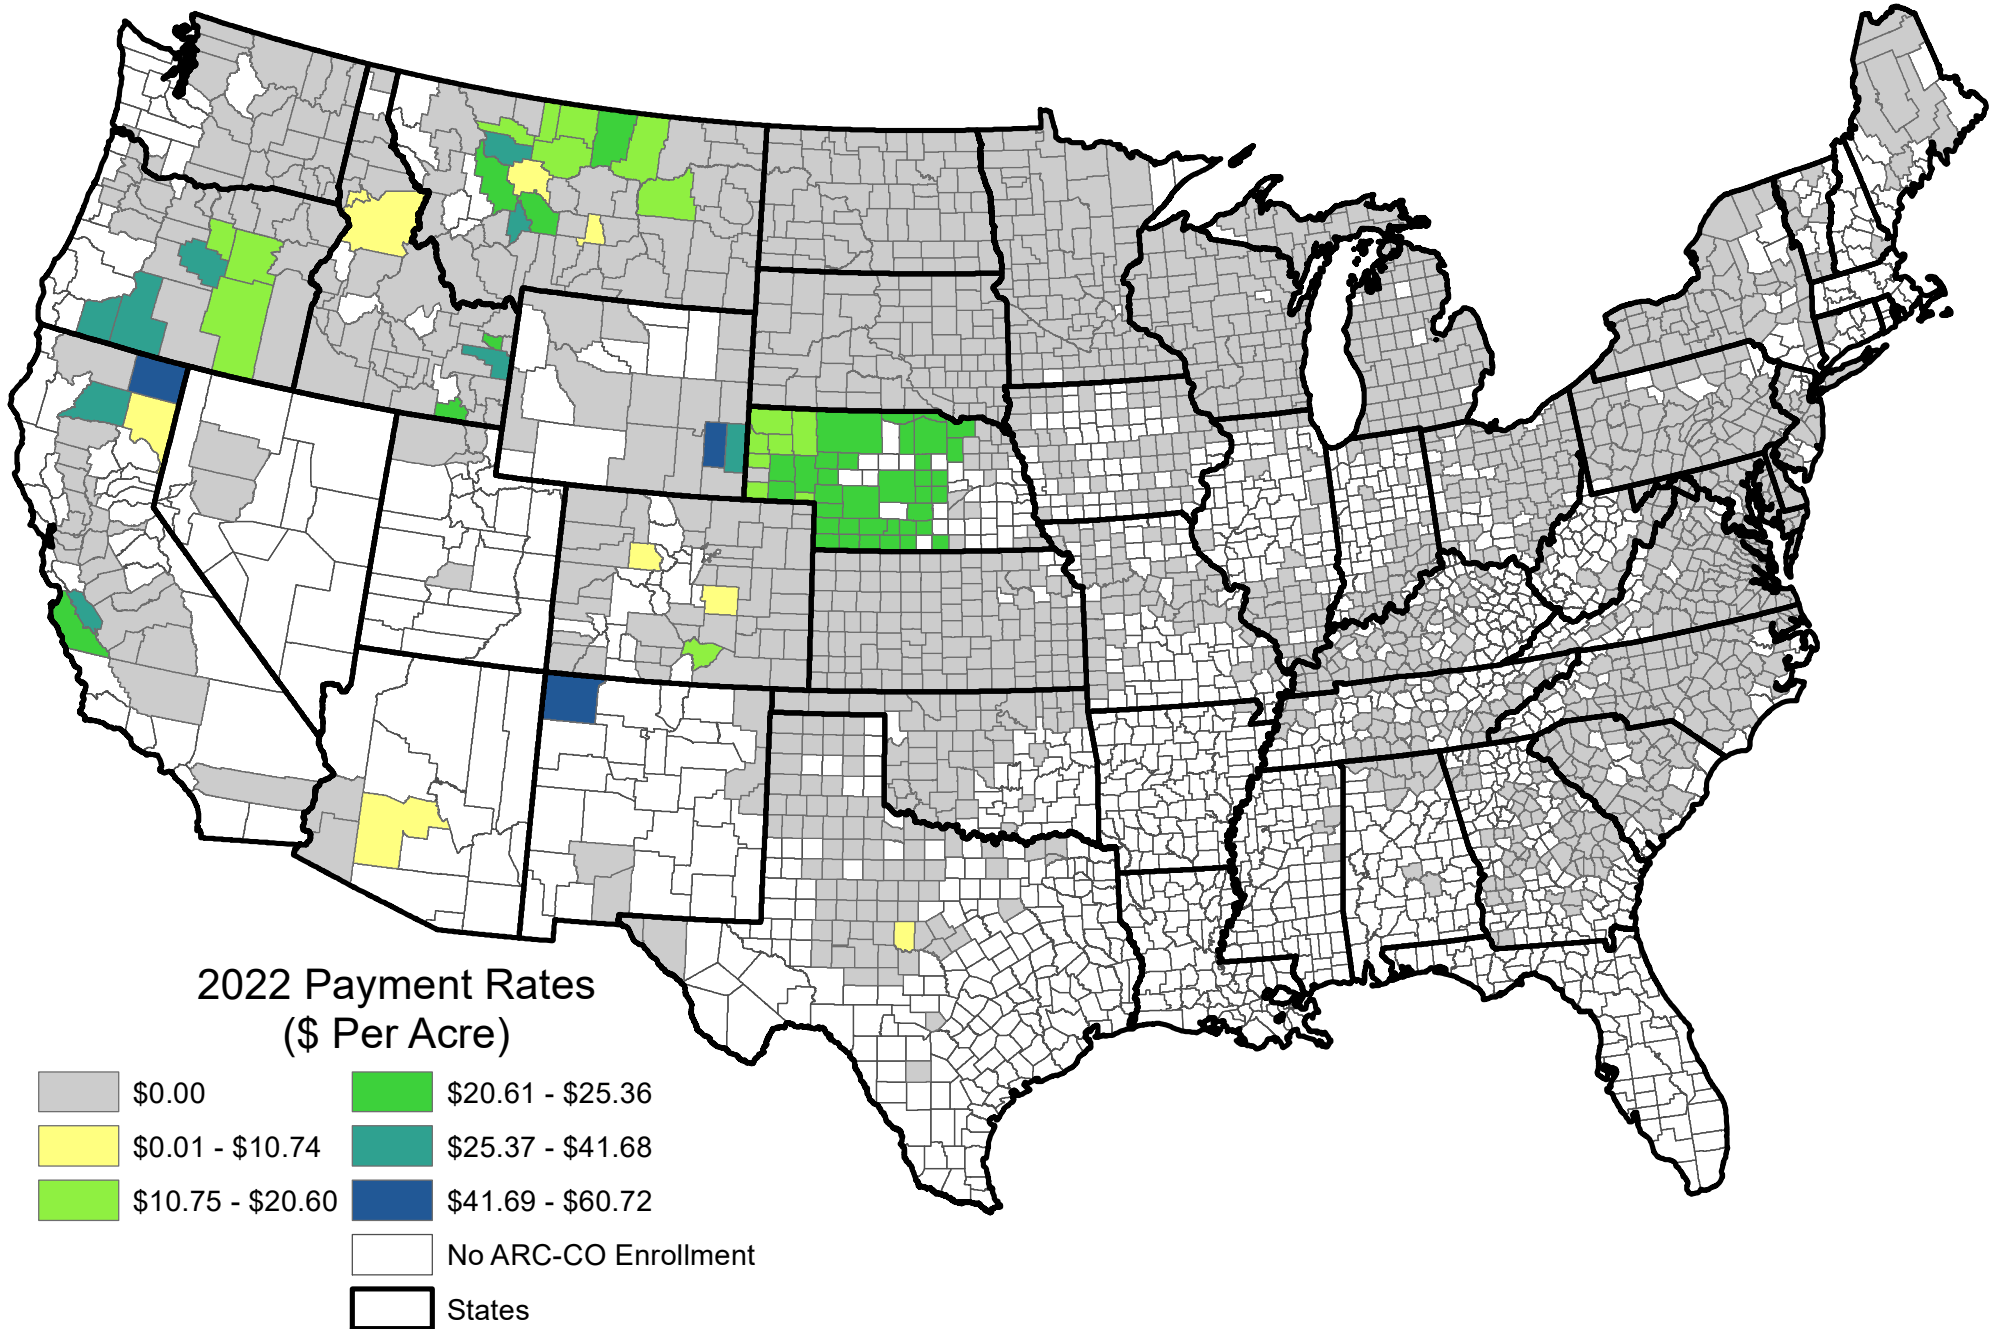

# 2022 ARC-CO Payment Rates for Barley

Counties with an All or Non-Irrigated Rate Designation

Map is intended for Farm Service Agency (FSA) purposes only. Map depicted only serves as a general reference map.

Date: 10/13/2023