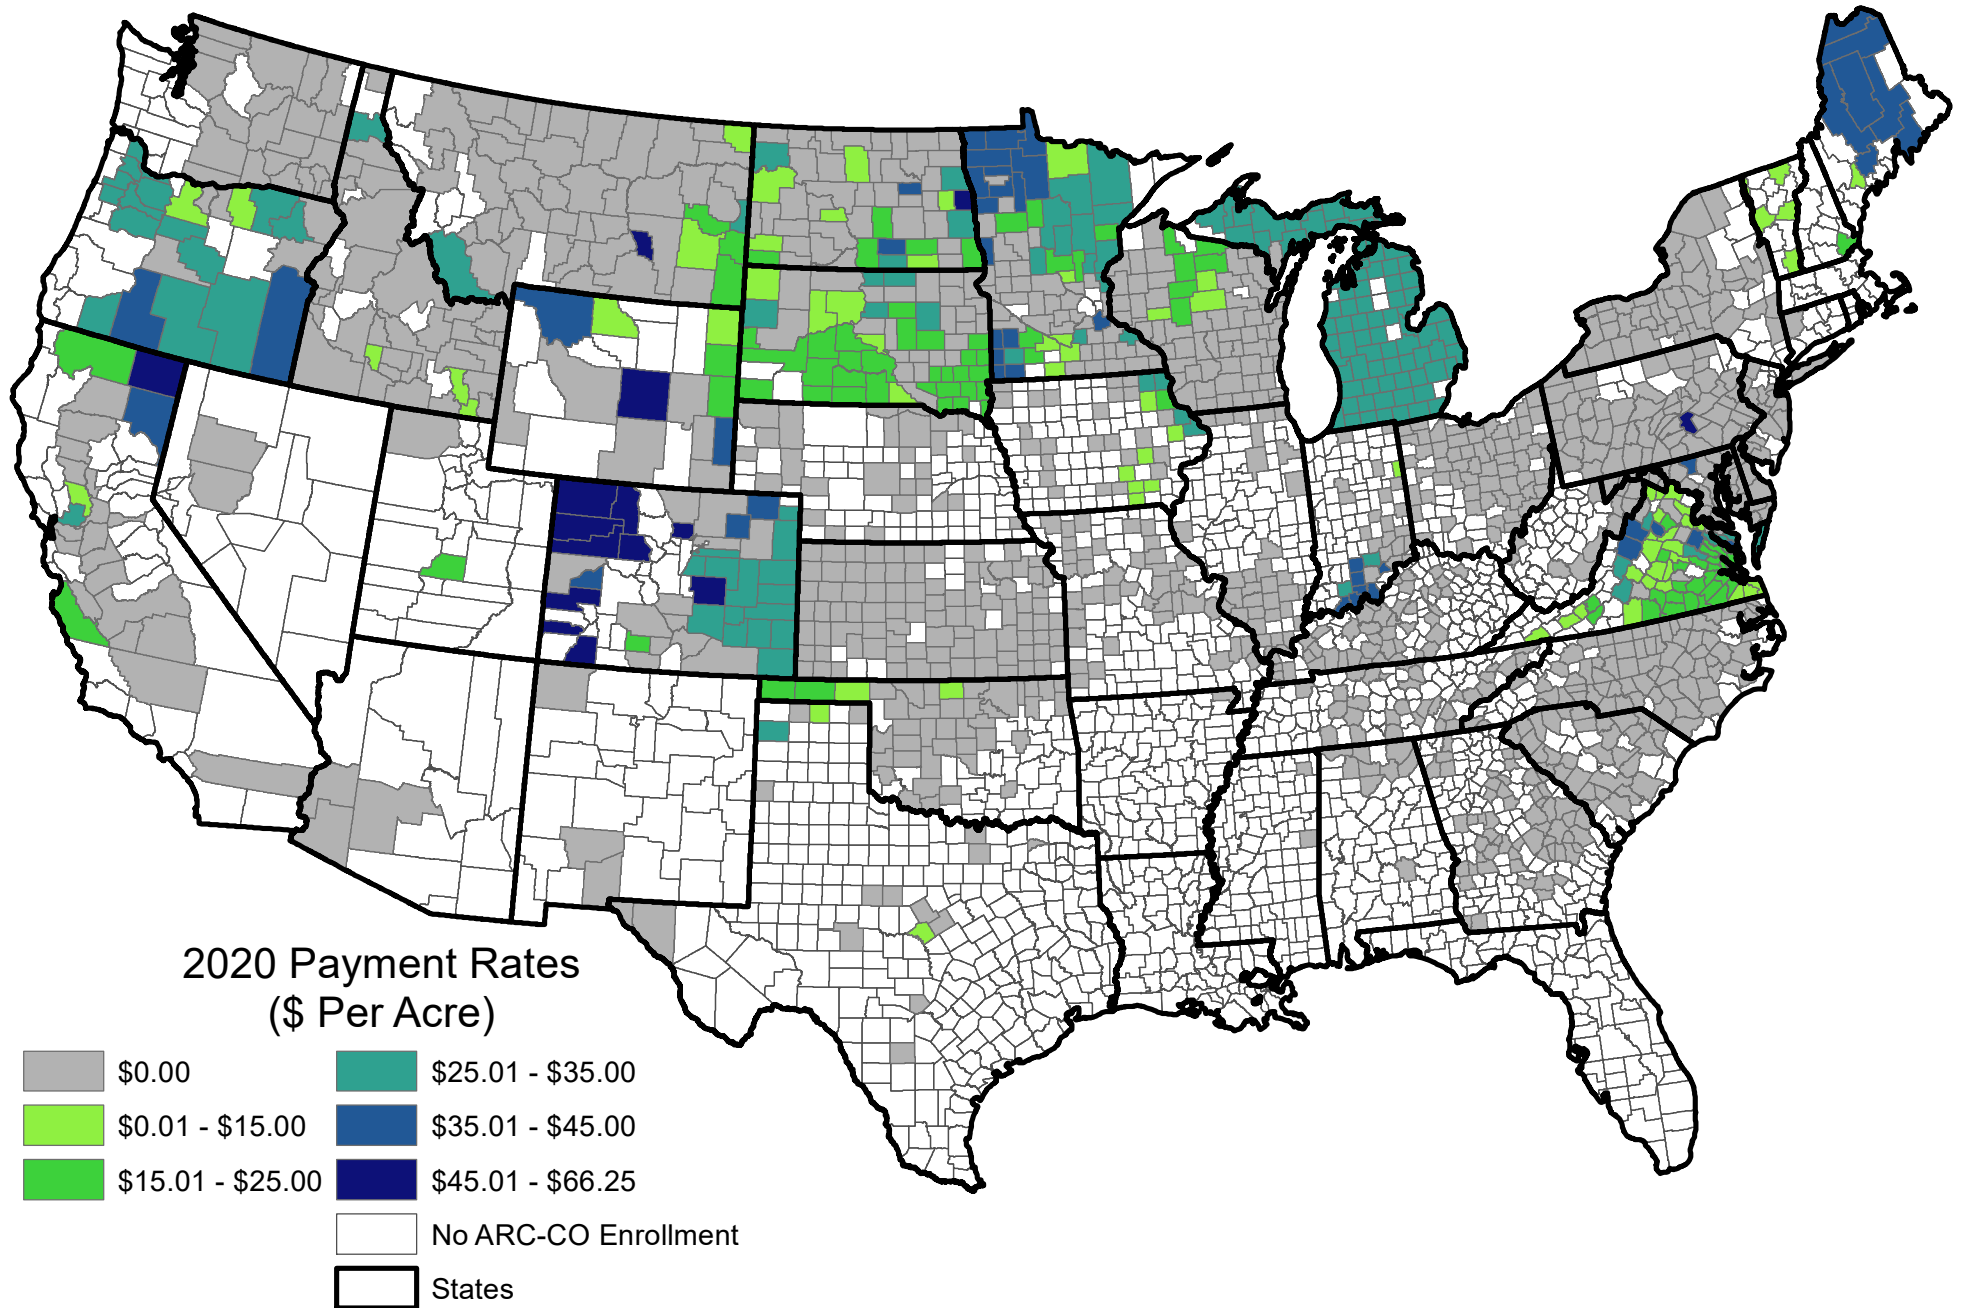

# 2020 ARC-CO Payment Rates for Barley

Counties with an All or Nonirrigated Rate Designation

Map is intended for Farm Service Agency (FSA) purposes only. Map depicted only serves as a general reference map.