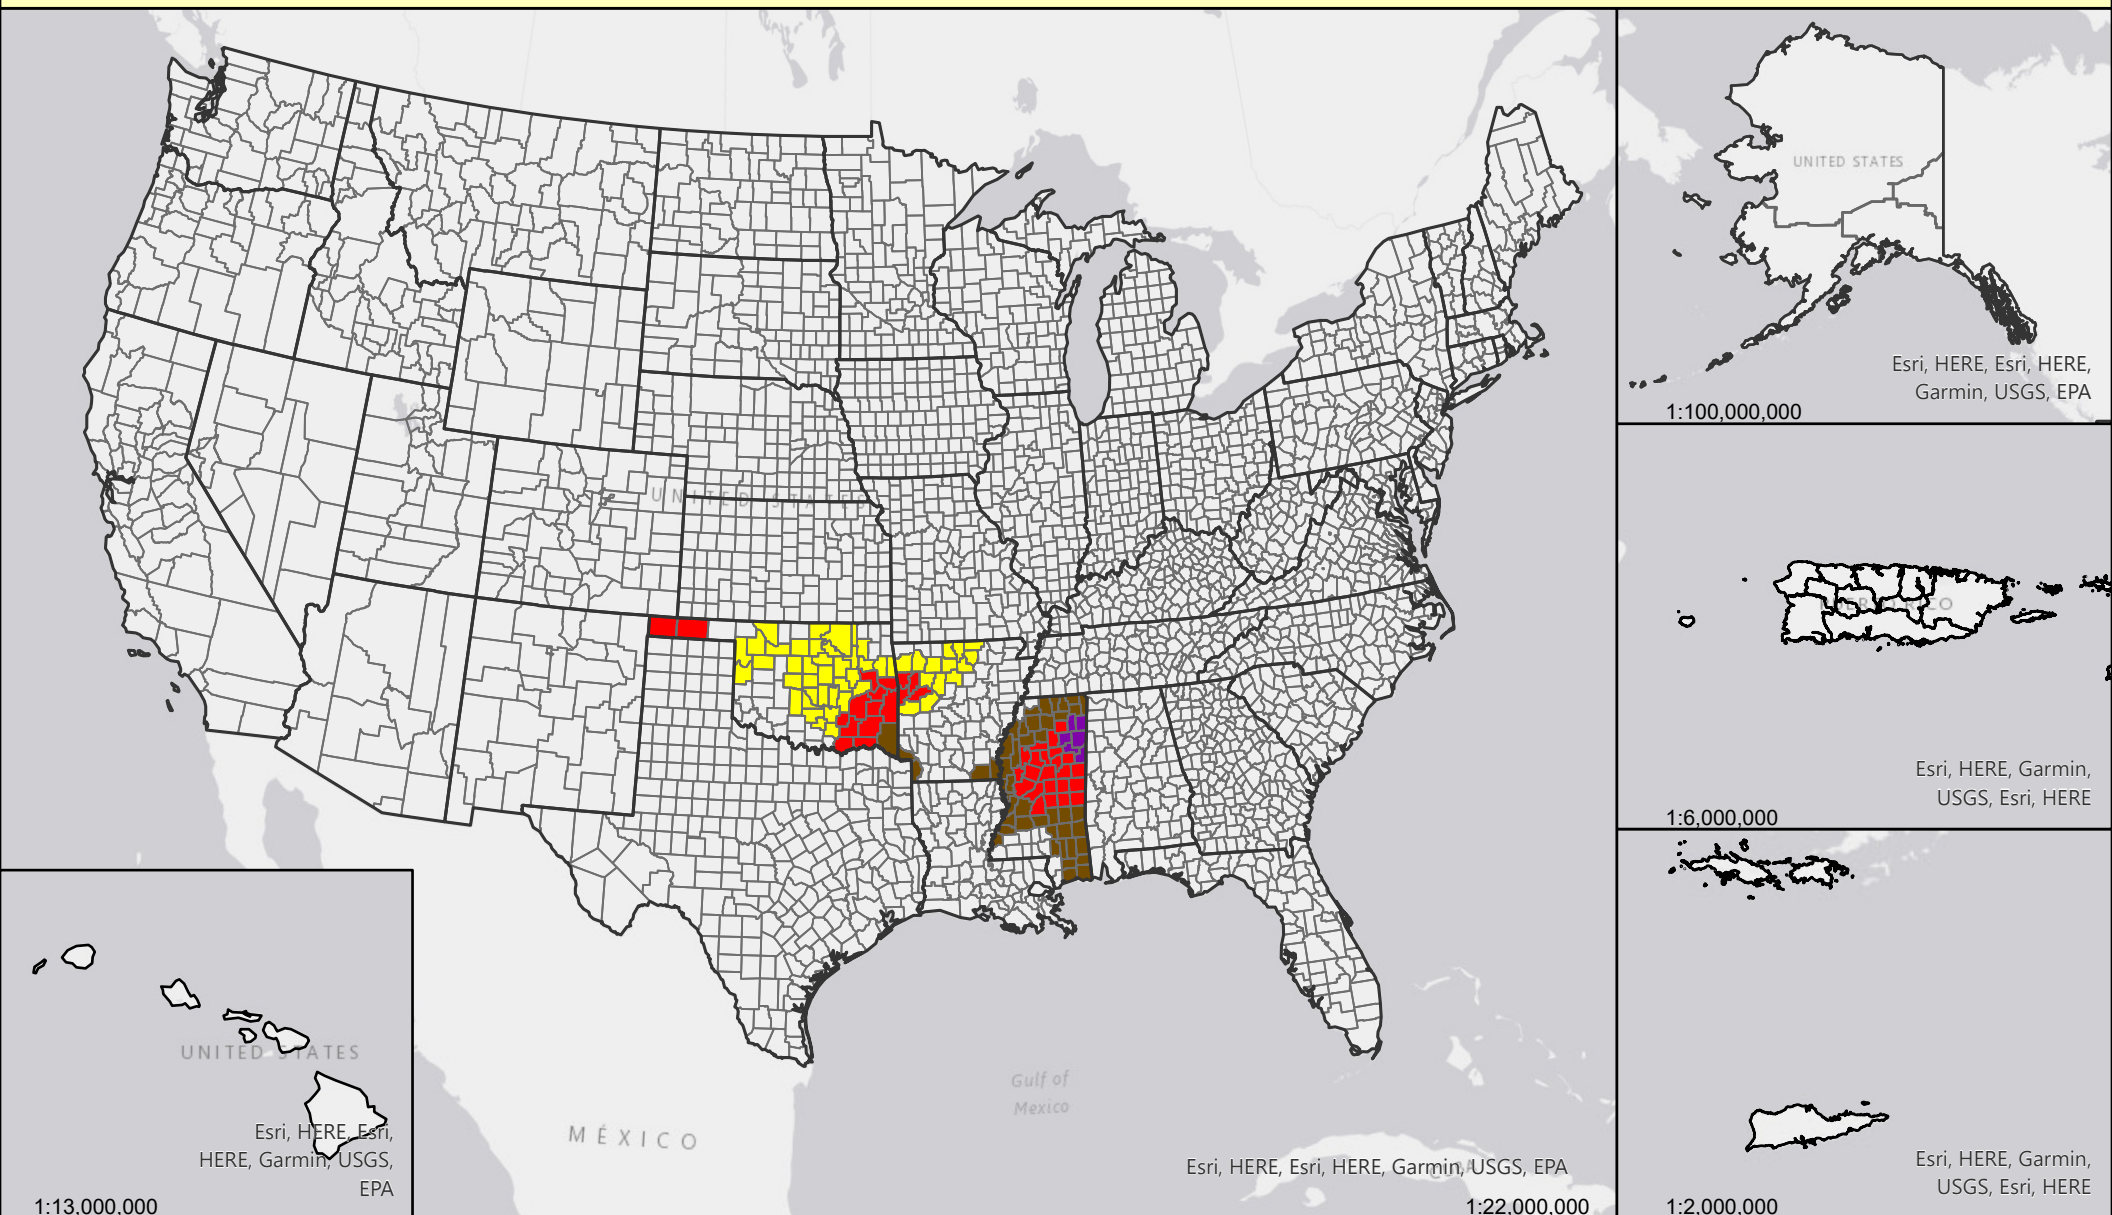

Livestock Forage Program Cool Season Improved Pasture - 2017 Program Year

Eligible County Payment Months

Map Scales Vary
Data Update - 12-28-17