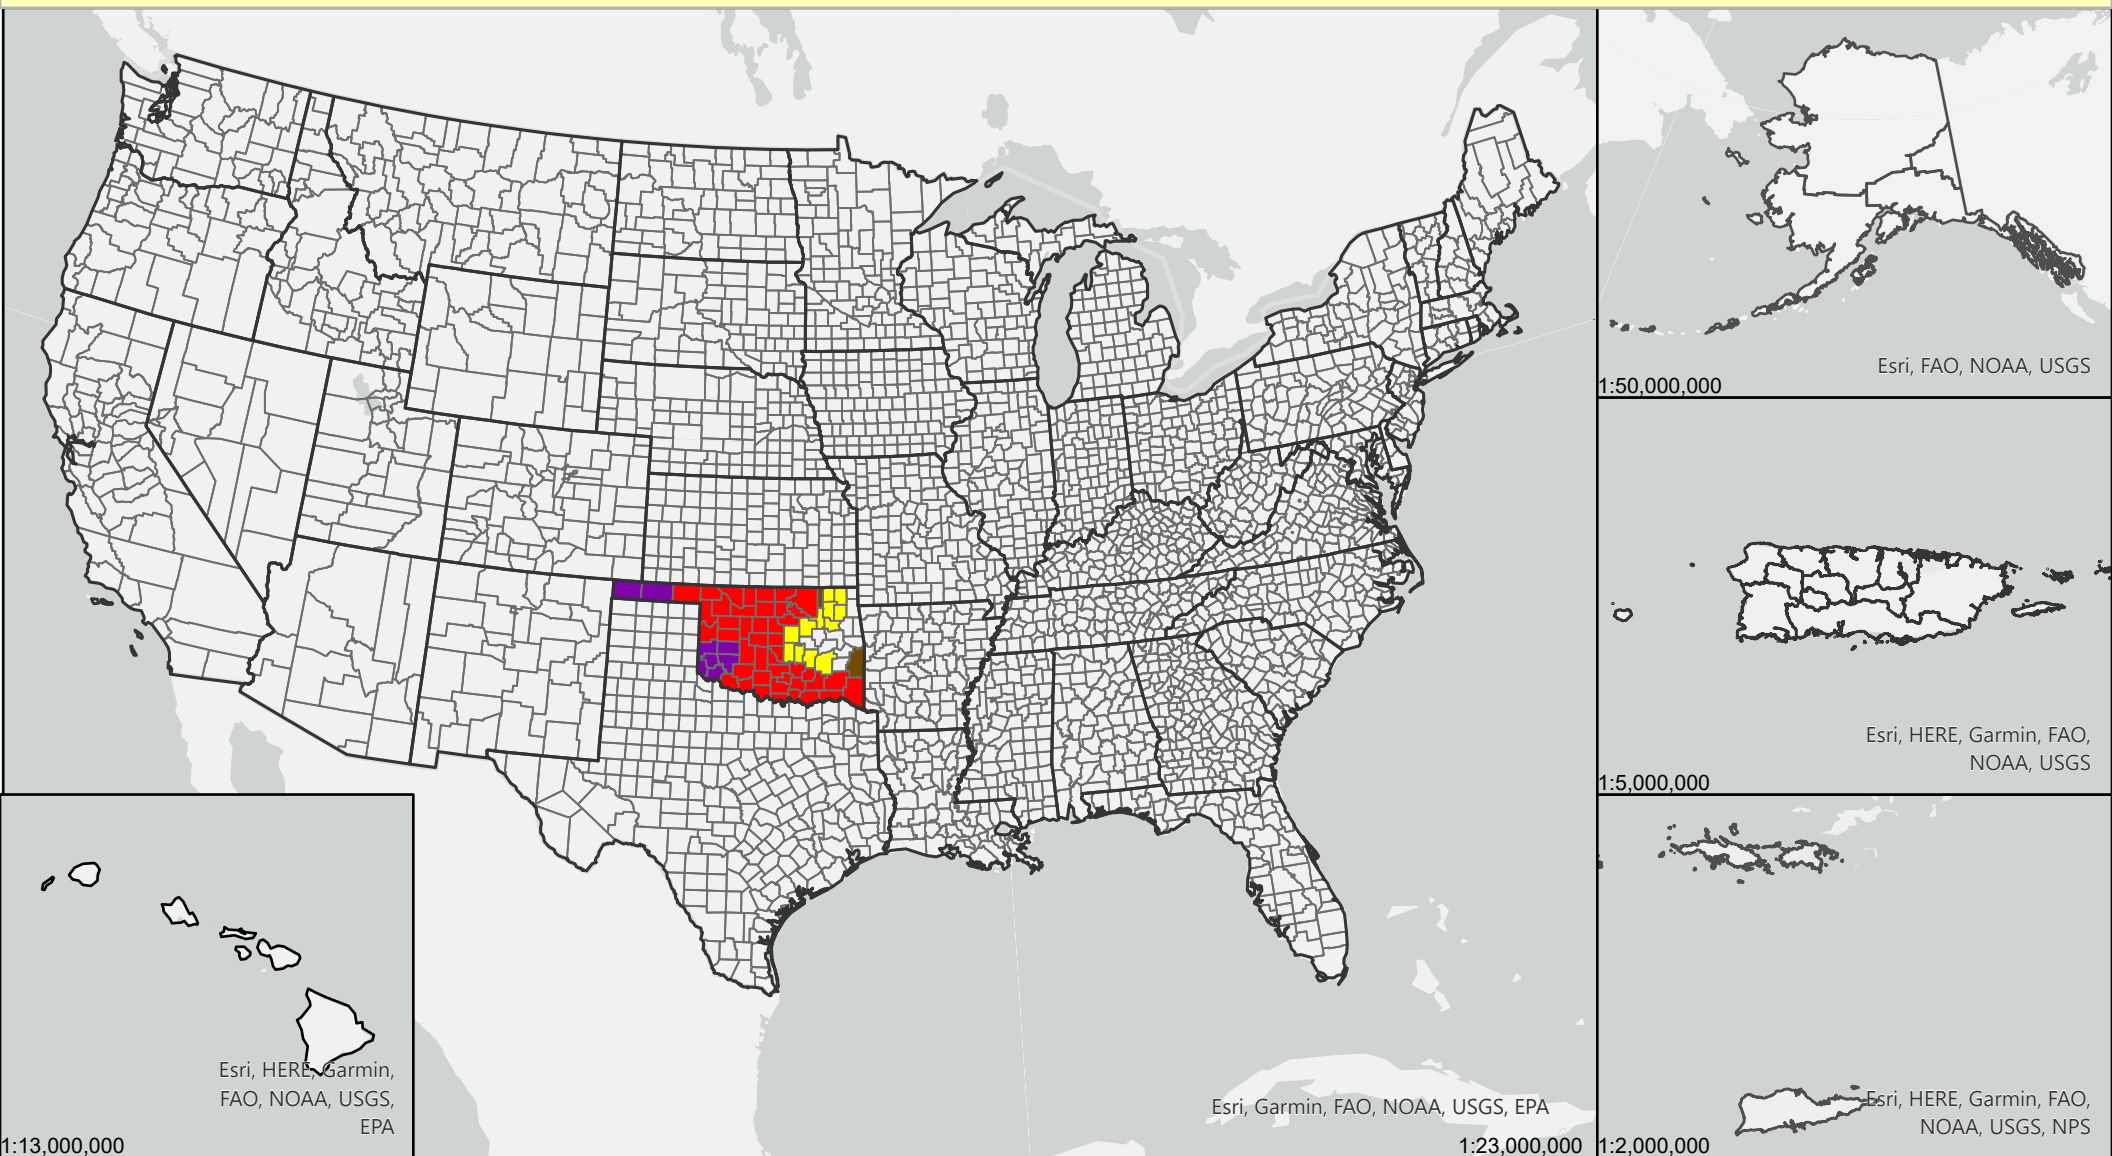

Livestock Forage Program

Cool Season Improved - 2022 Program Year

Eligible County Payment Months