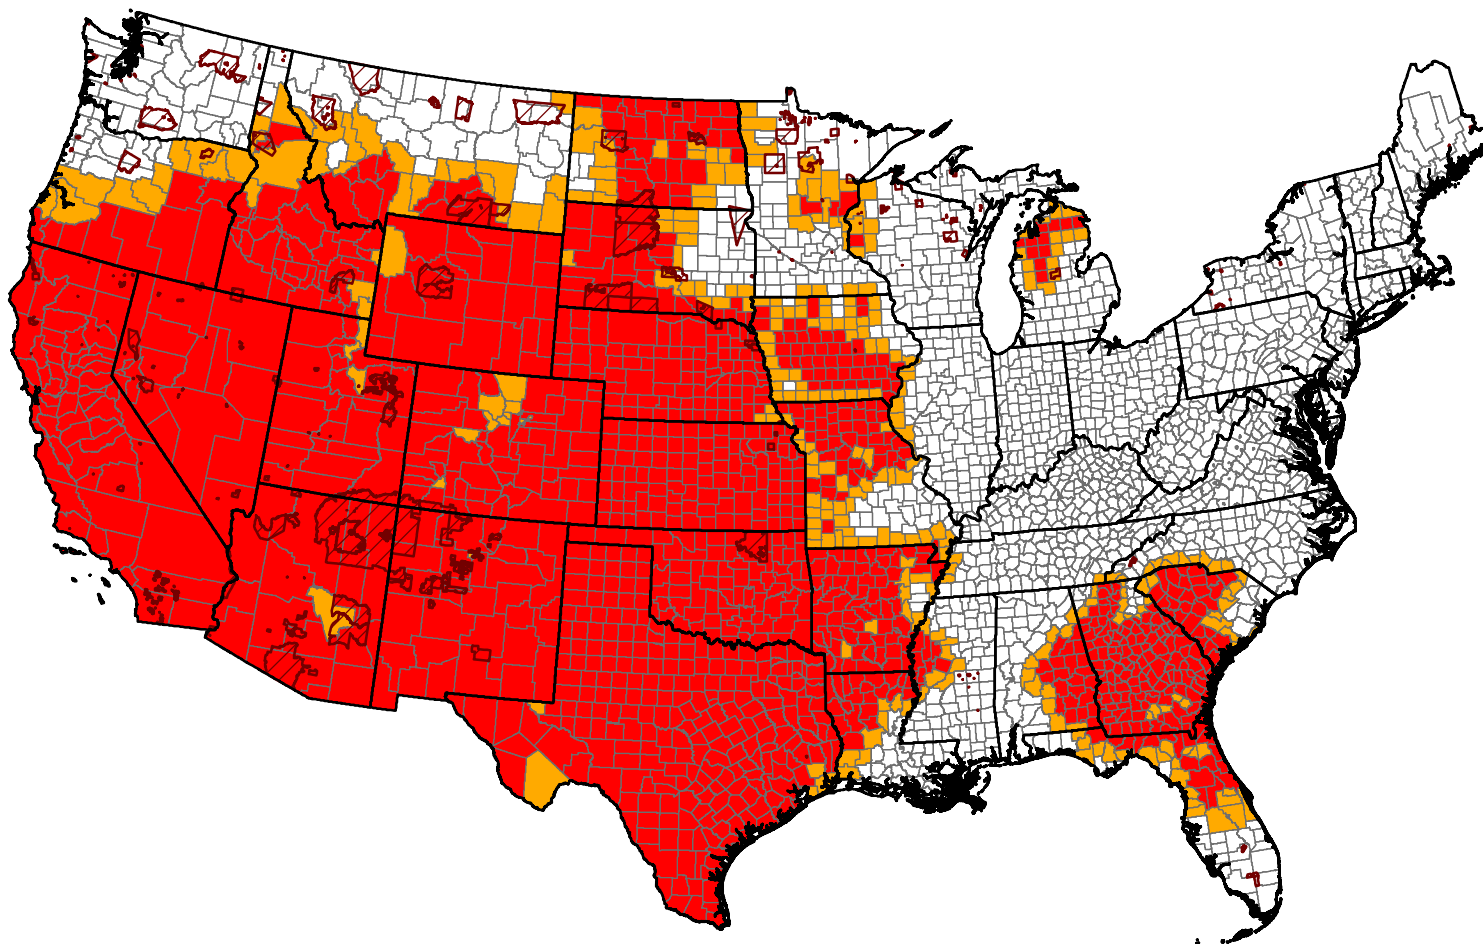

2013 Secretarial Drought Designations - All Drought

Alaska

1:58,102,399

Hawaii

1:19,740,053

Puerto Rico

1:5,592,808

All Drought Disaster Incidents as of 4/23/14

-  State Boundary
-  County Boundary
-  Tribal Lands
-  Primary Counties: 1258
-  Contiguous Counties: 317

USDA Farm Service Agency
Production, Emergencies and Compliance Division
Washington, D.C.
April 23, 2014