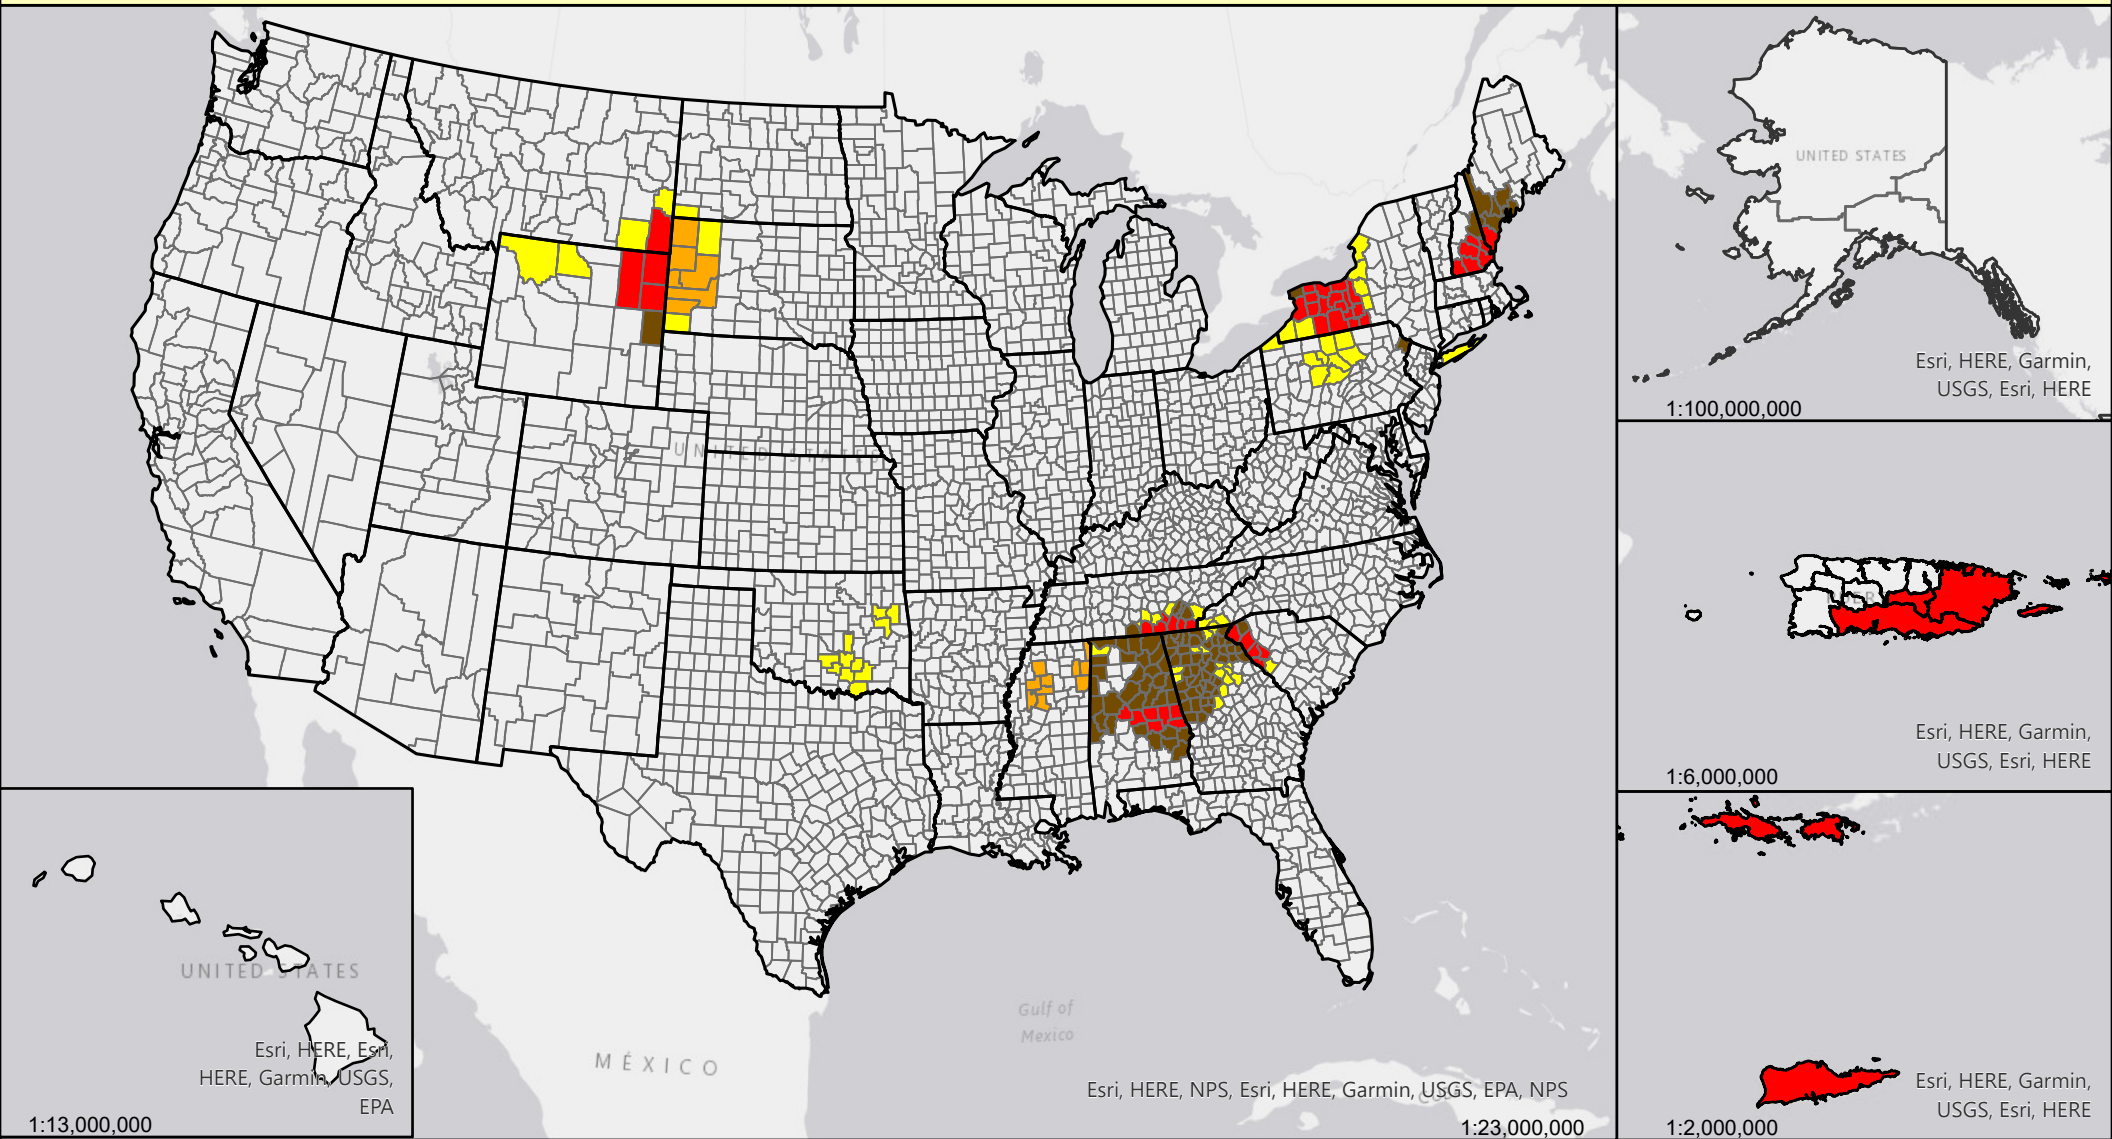

Livestock Forage Program Forage Sorghum - 2016 Program Year

Eligible County Payment Months

Map Scales Vary
Data Update - 12-29-16