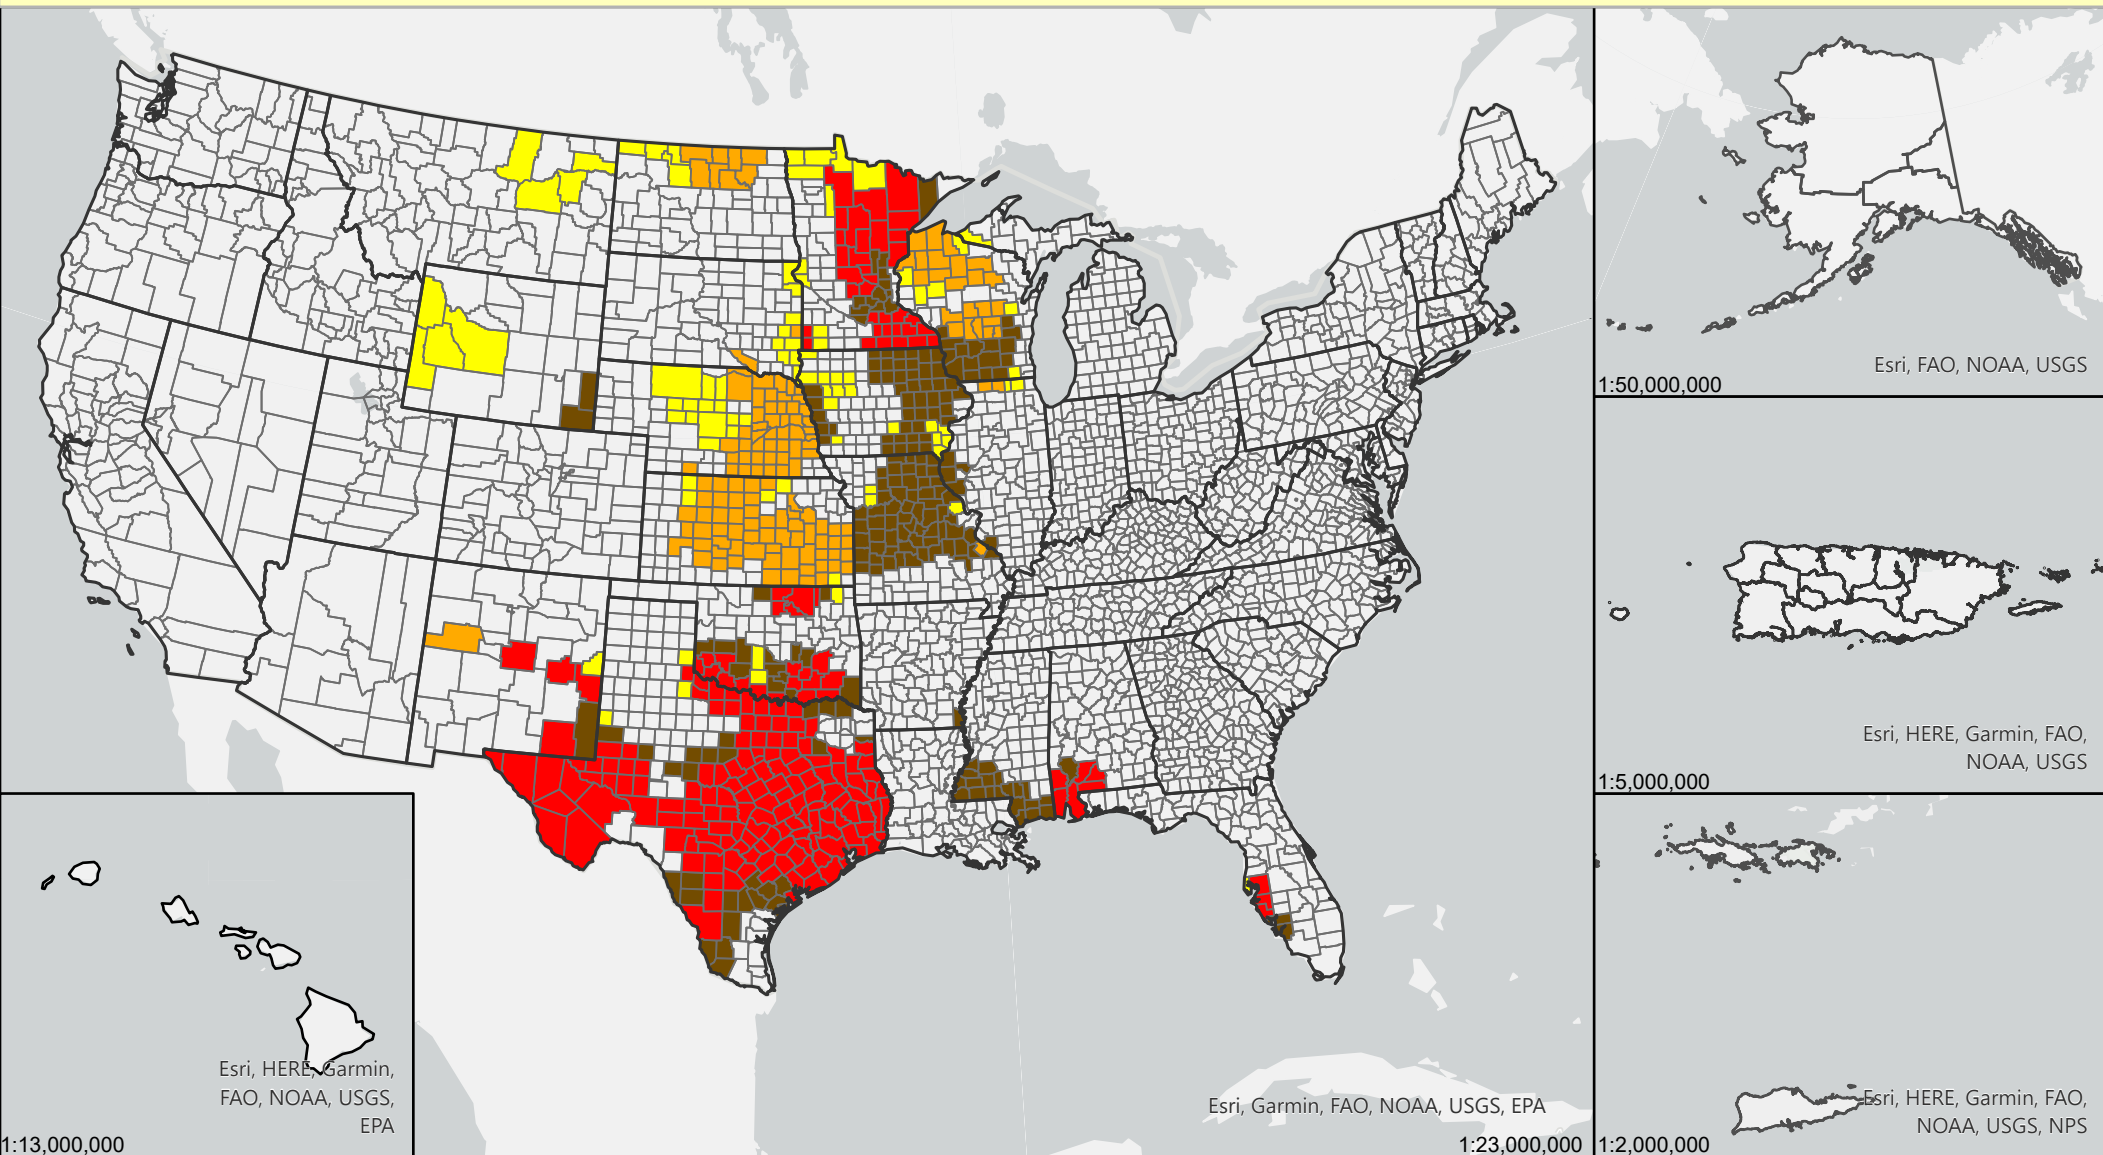

Livestock Forage Program Forage Sorghum - 2023 Program Year

Eligible County Payment Months

- 1
- 2
- 3
- 4
- 5
- No Data