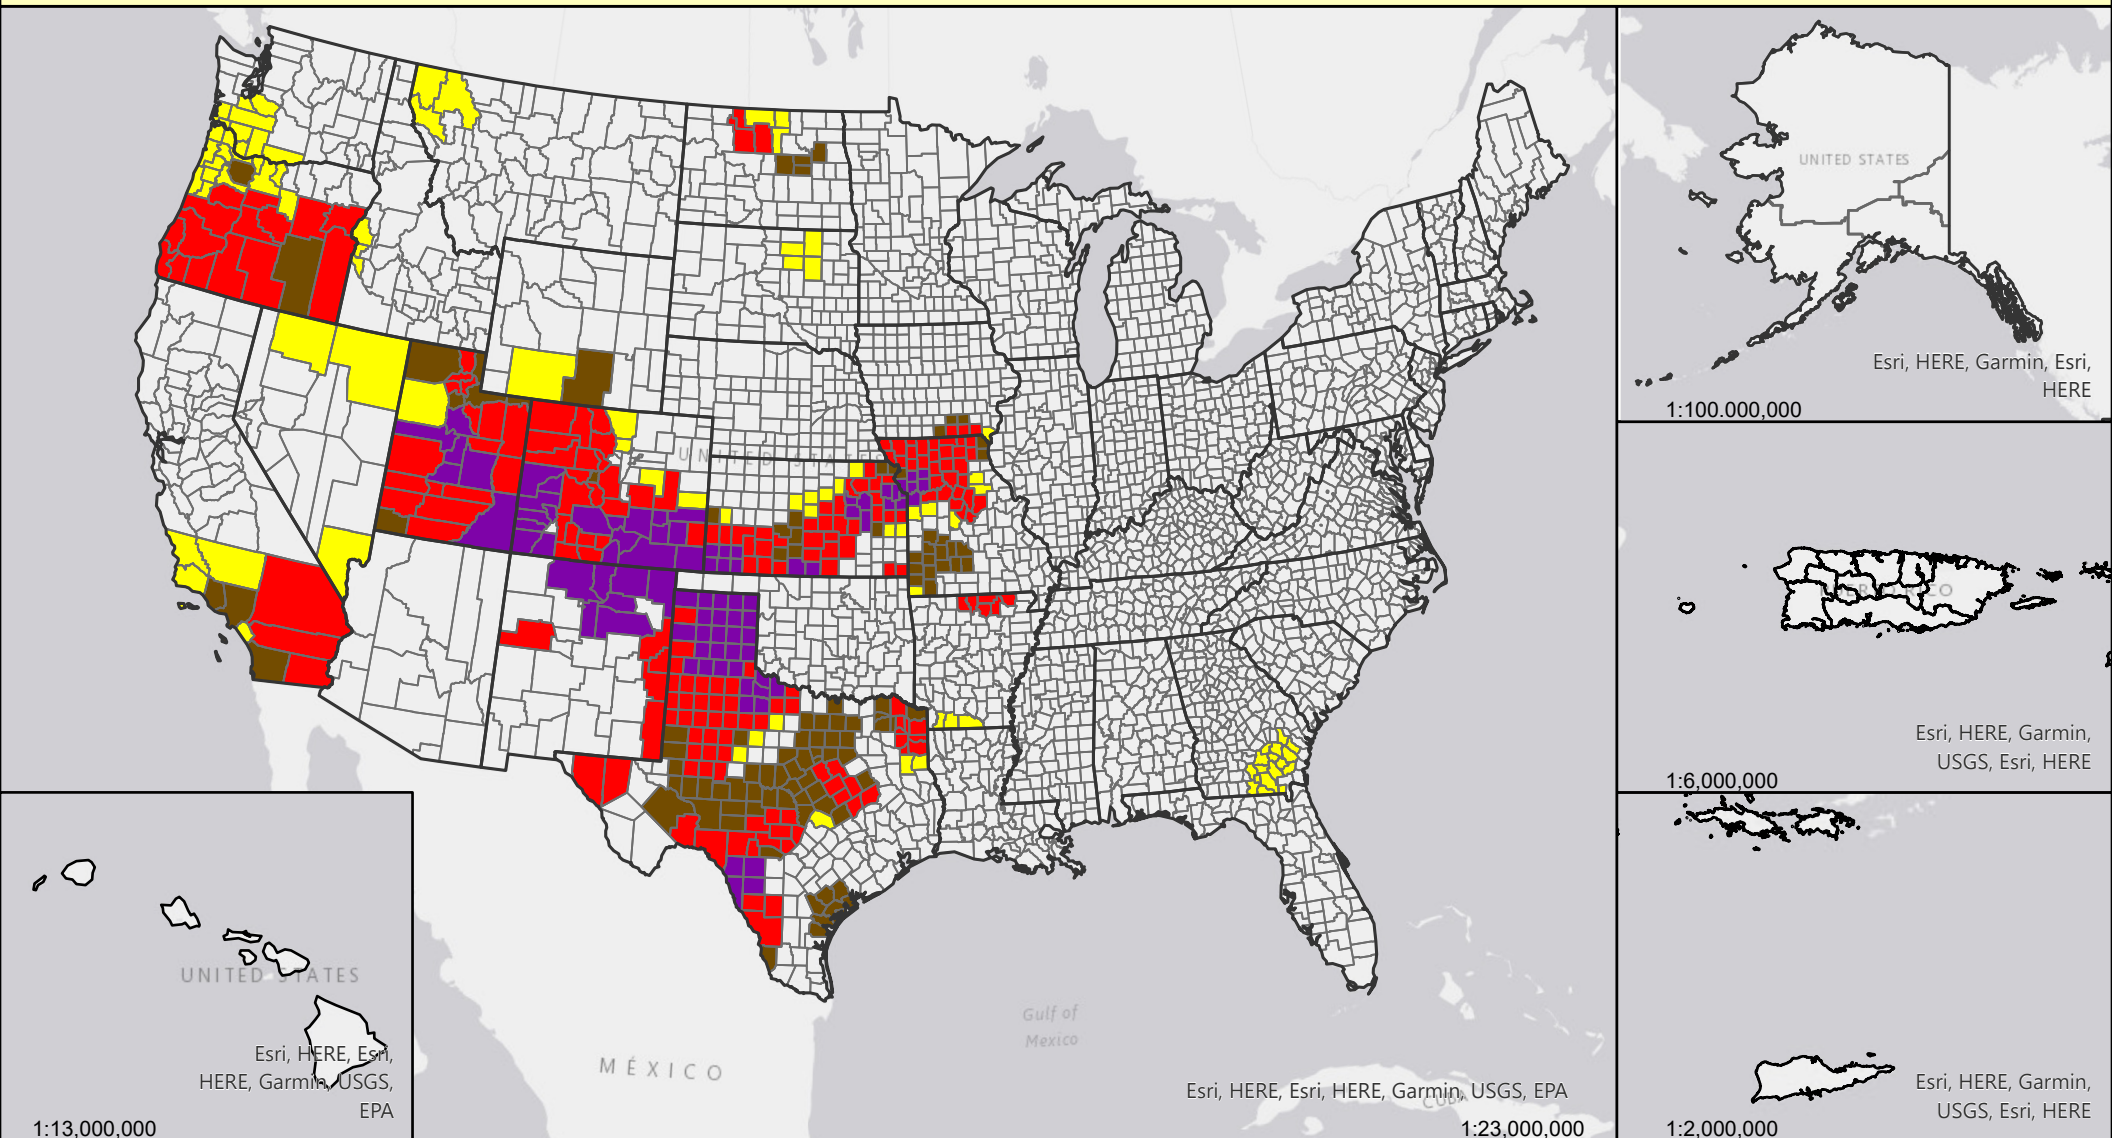

Livestock Forage Program Full Season Improved Pasture - 2018 Program Year

Eligible County Payment Months

Map Scales Vary
Data Update - 12-31-18