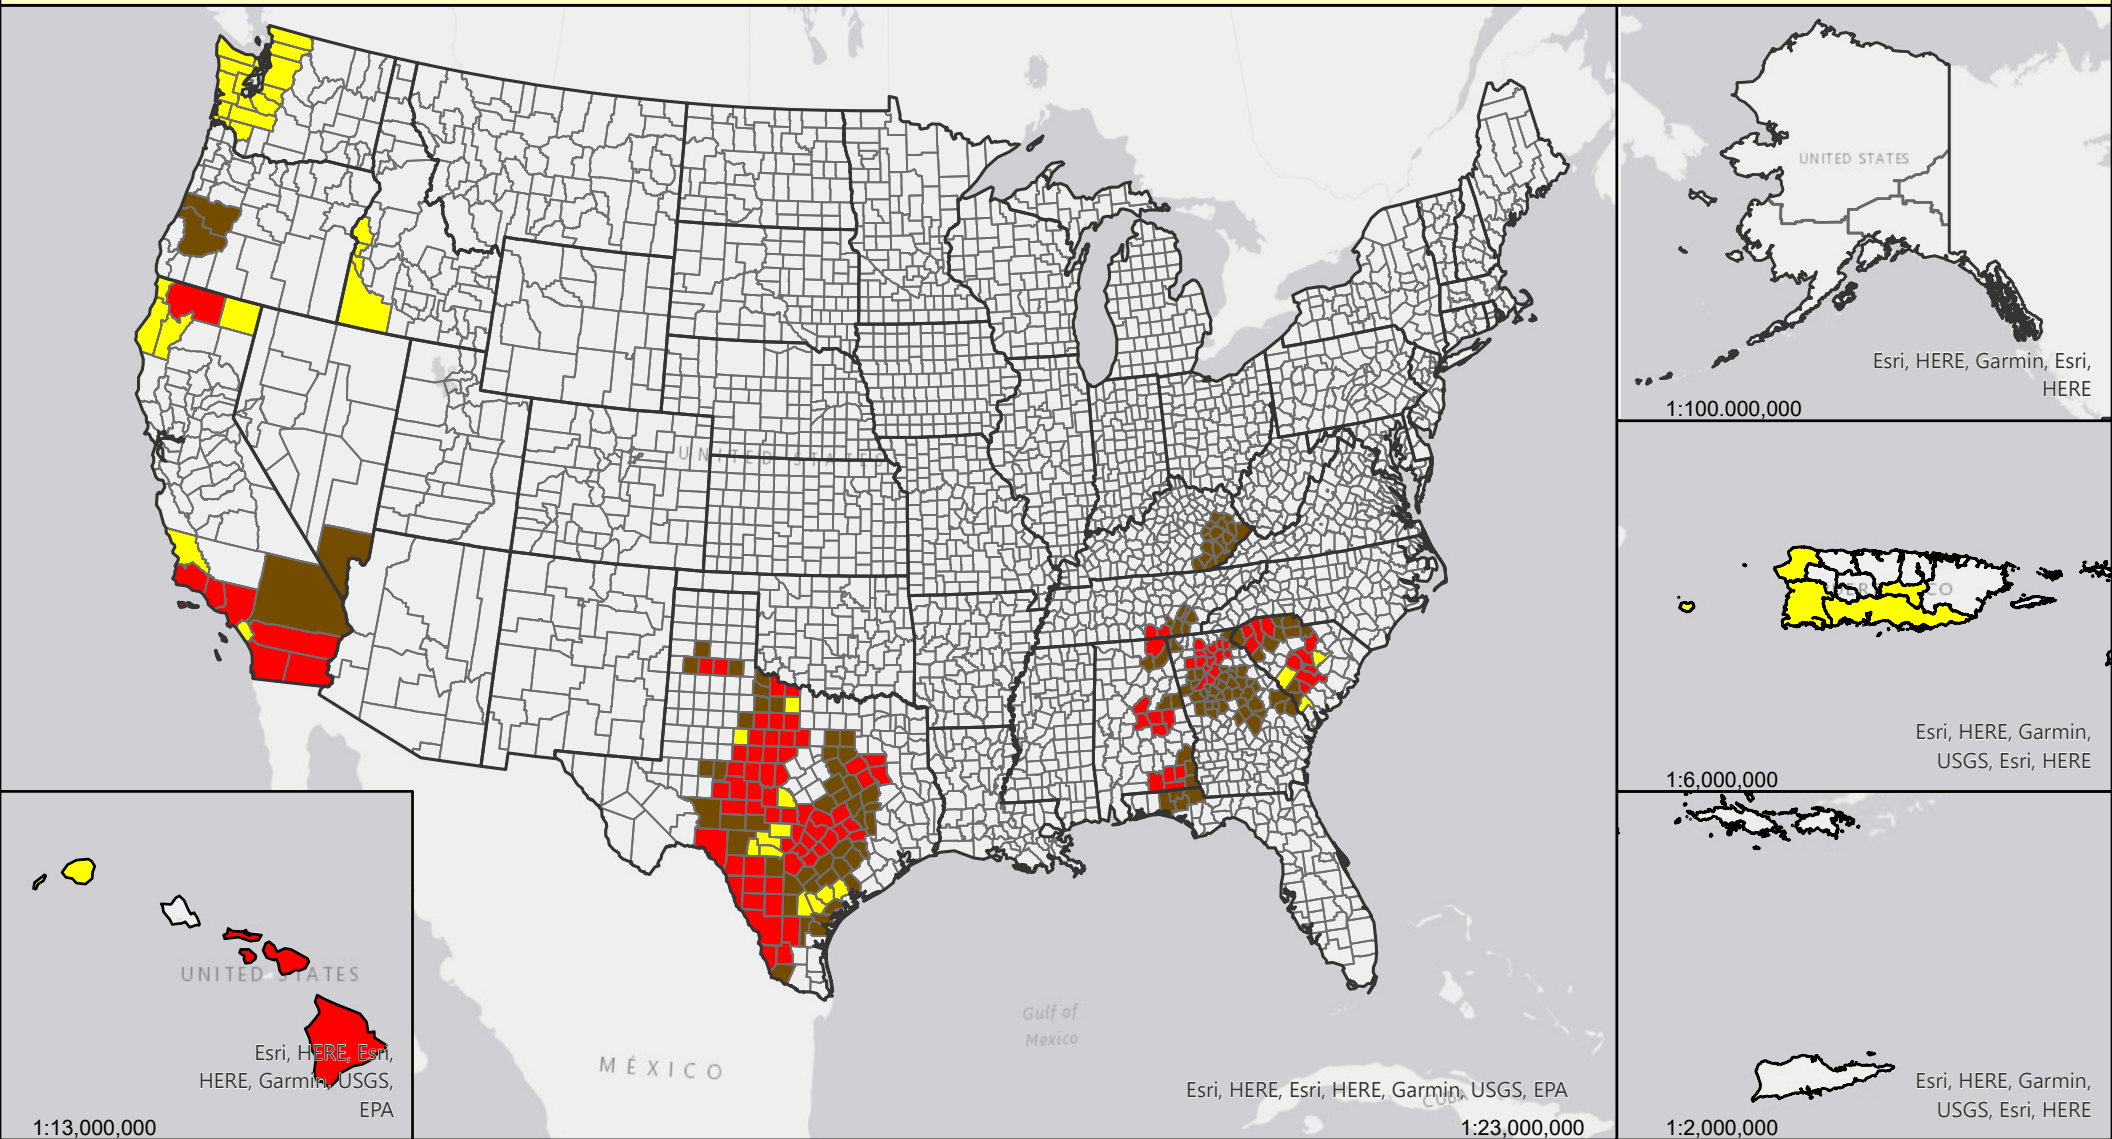

Livestock Forage Program Full Season Improved Pasture - 2019 Program Year

Eligible County Payment Months

Map Scales Vary
Data Update - 01-09-20