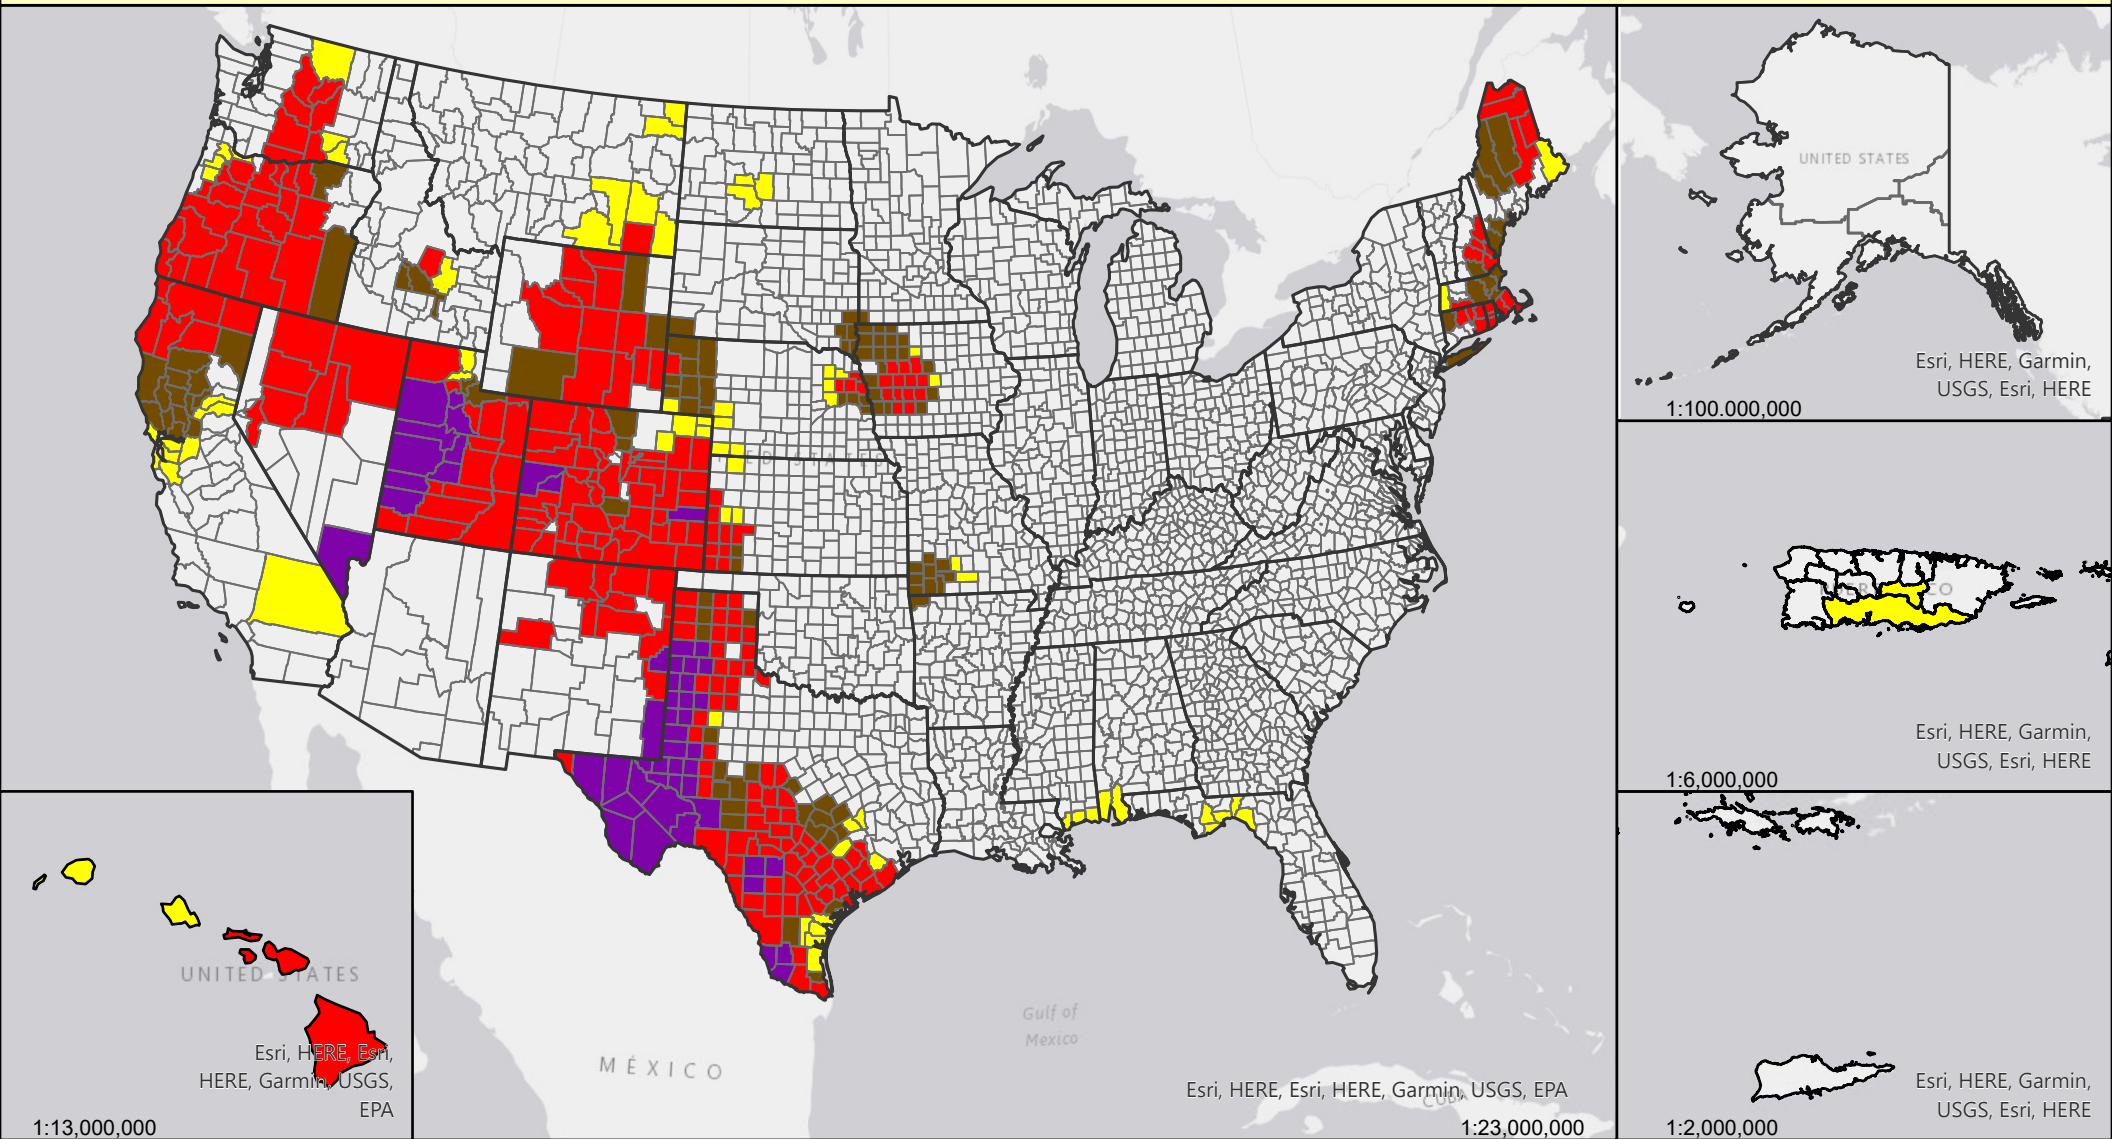

Livestock Forage Program Full Season Improved Pasture - 2020 Program Year

Eligible County Payment Months

Map Scales Vary
Data Update - 12-31-20