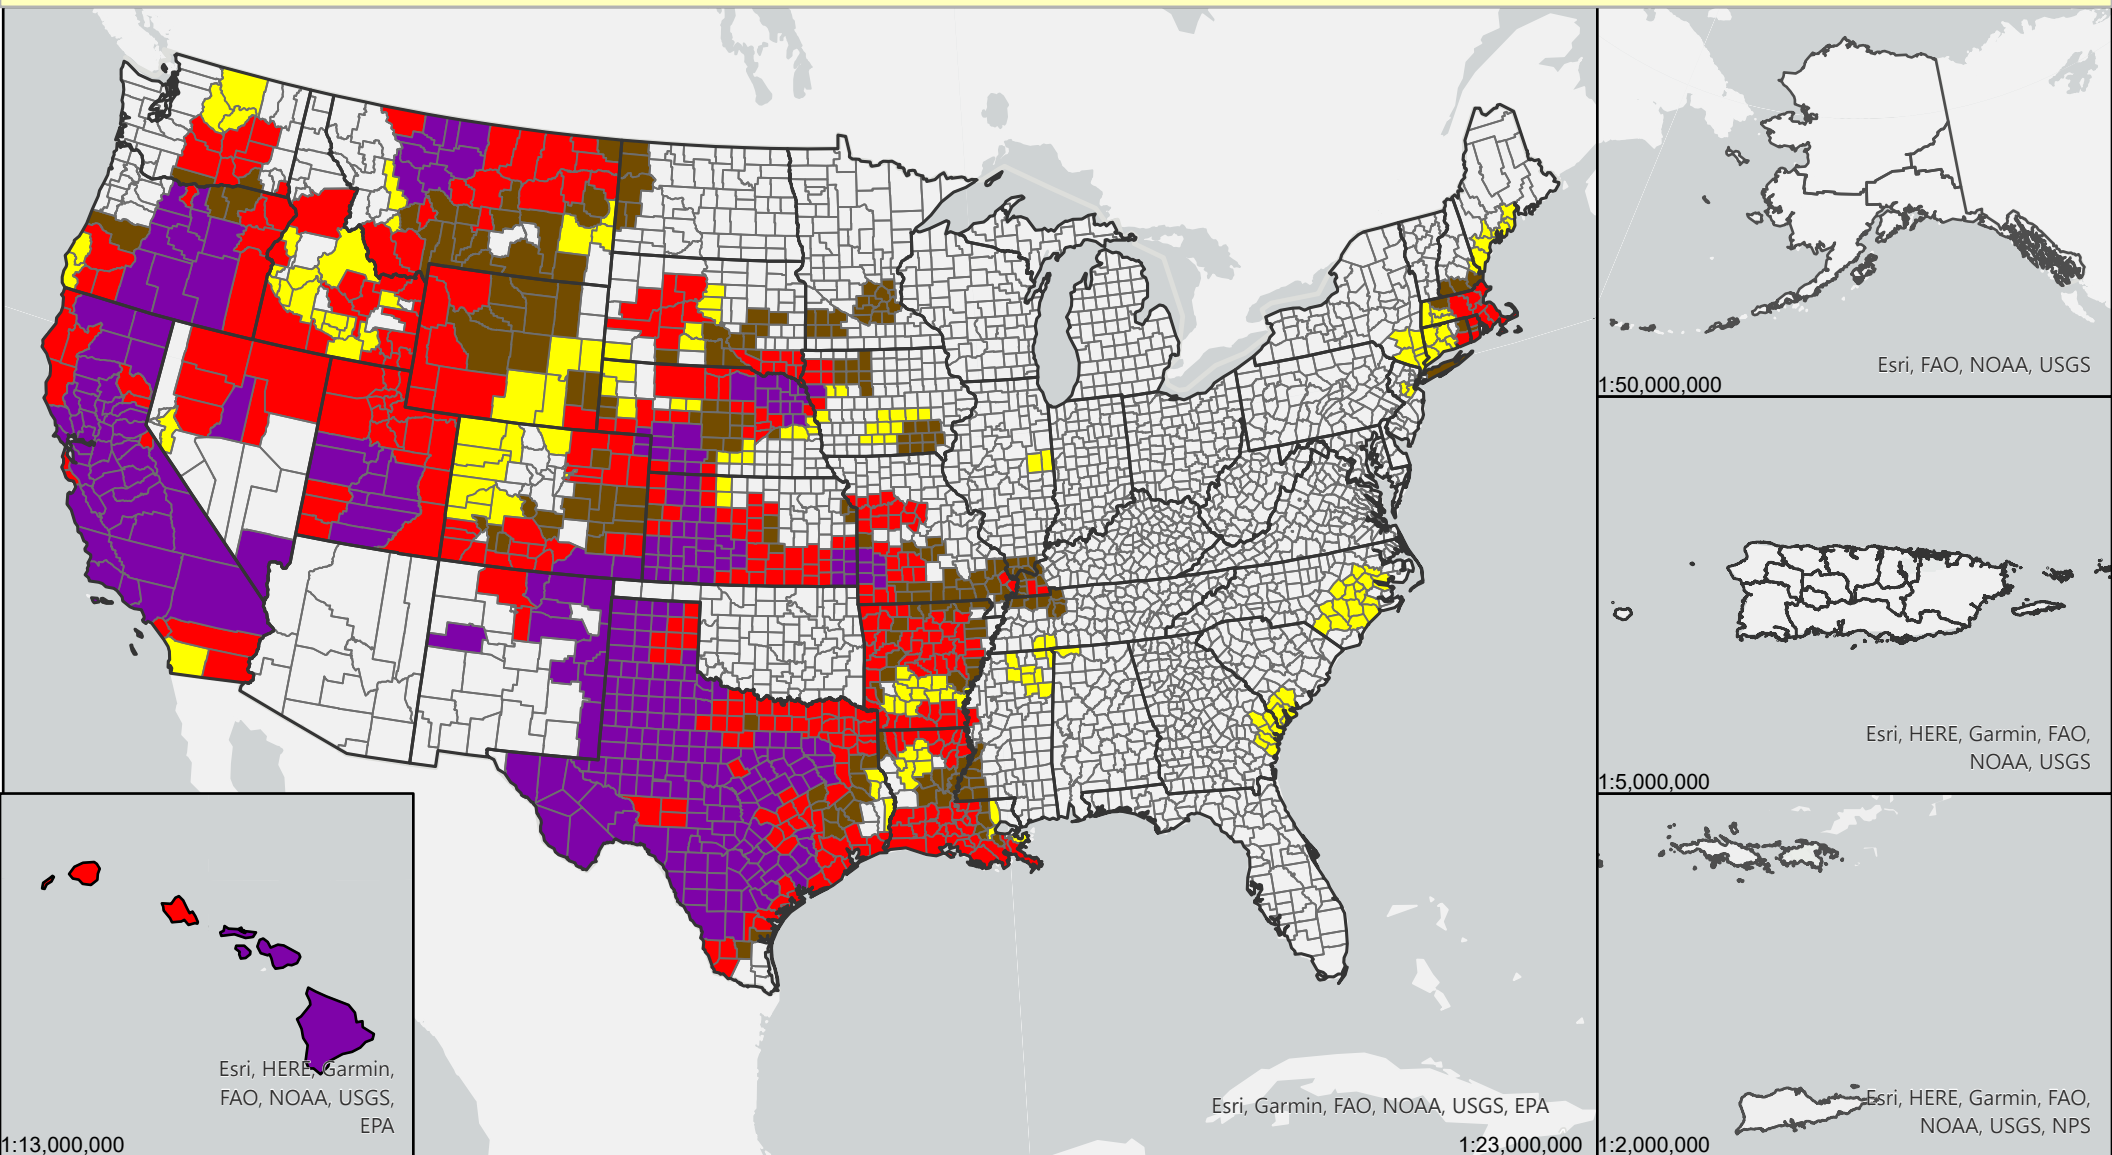

Livestock Forage Program Full Season Improved - 2022 Program Year

Eligible County Payment Months

- 1
- 2
- 3
- 4
- 5
- No Data