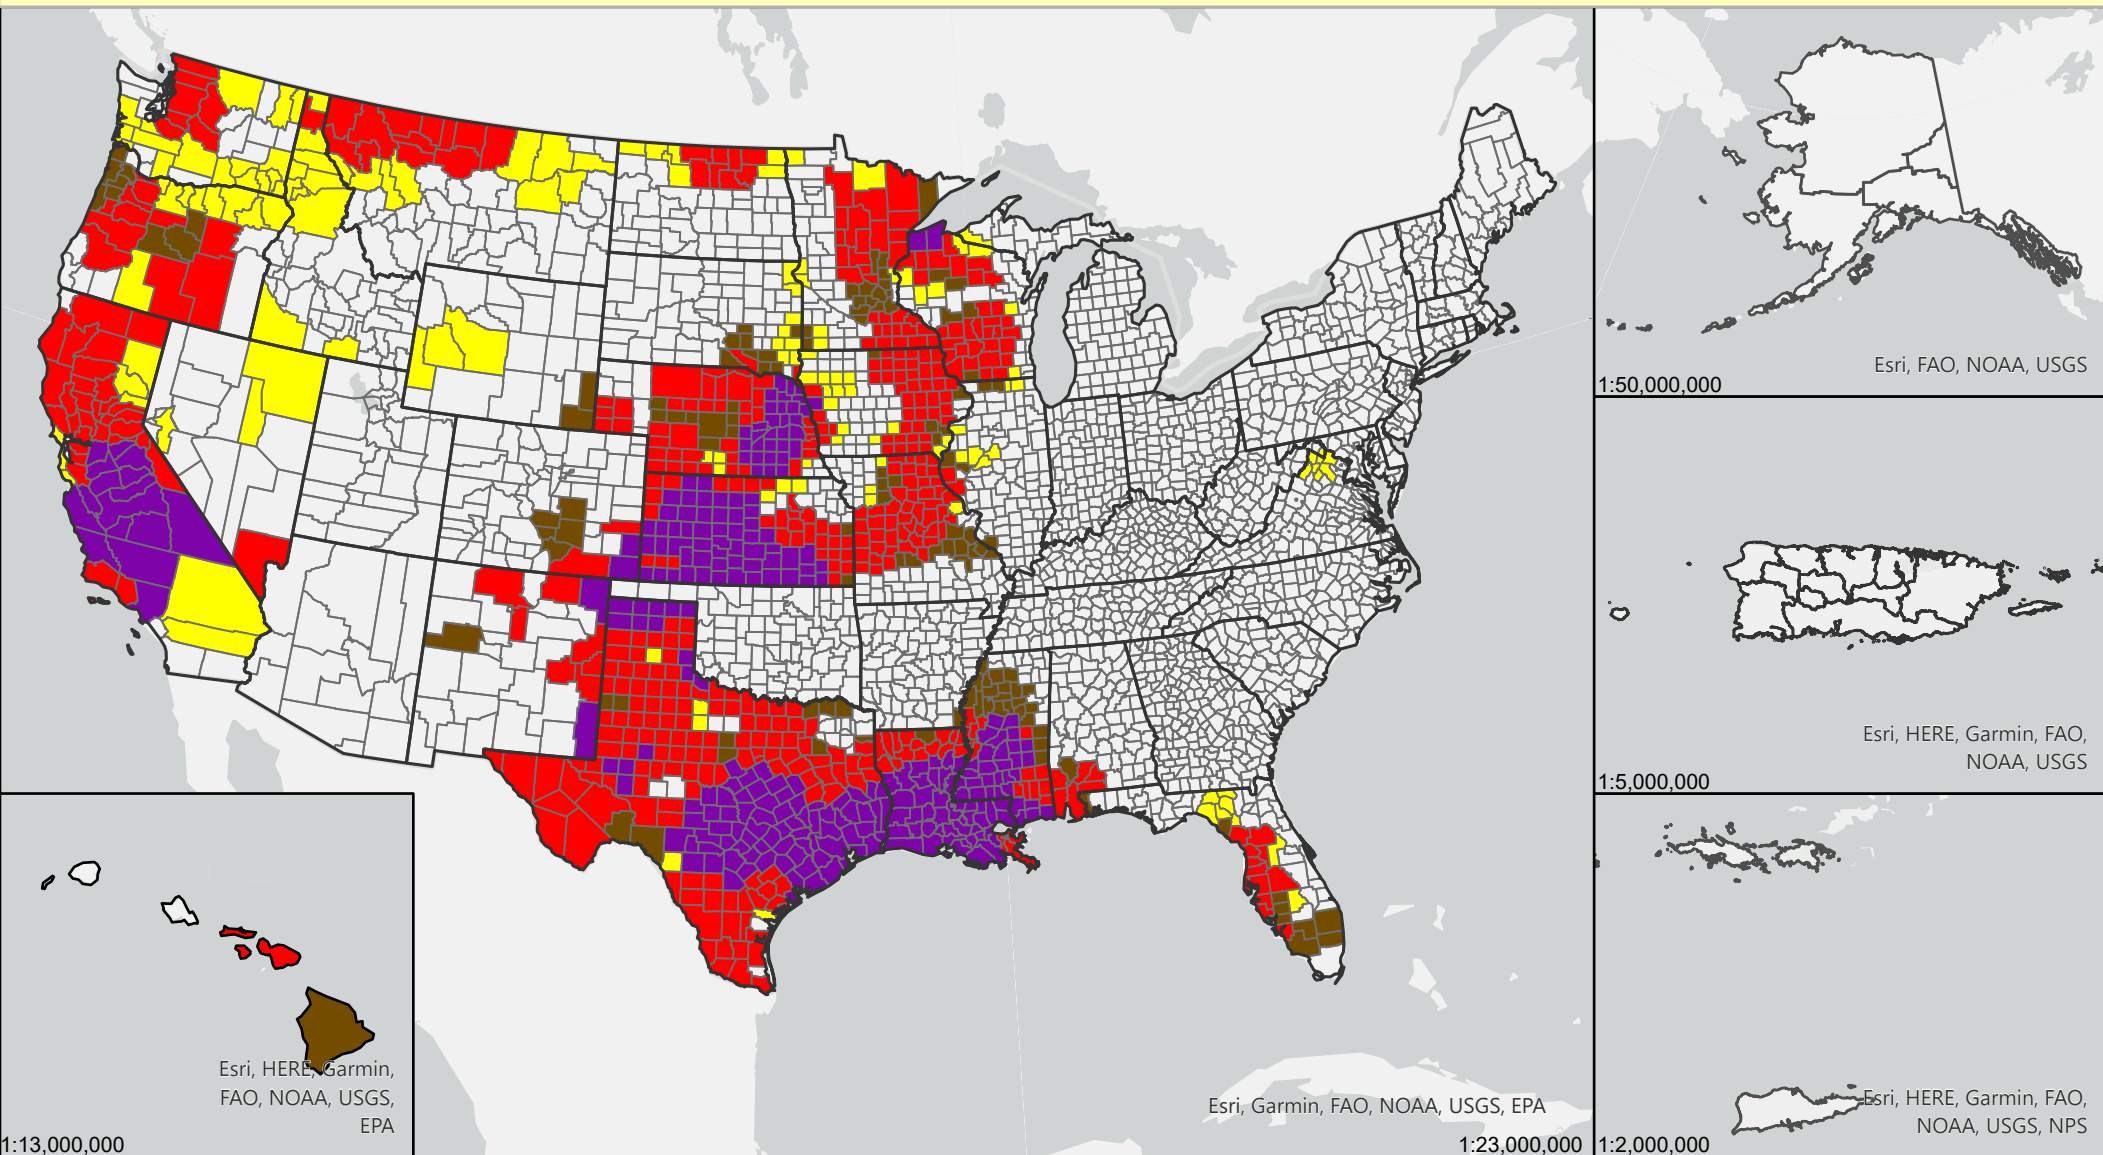

Livestock Forage Program Full Season Improved - 2023 Program Year

Eligible County Payment Months

- 1
- 2
- 3
- 4
- 5
- No Data